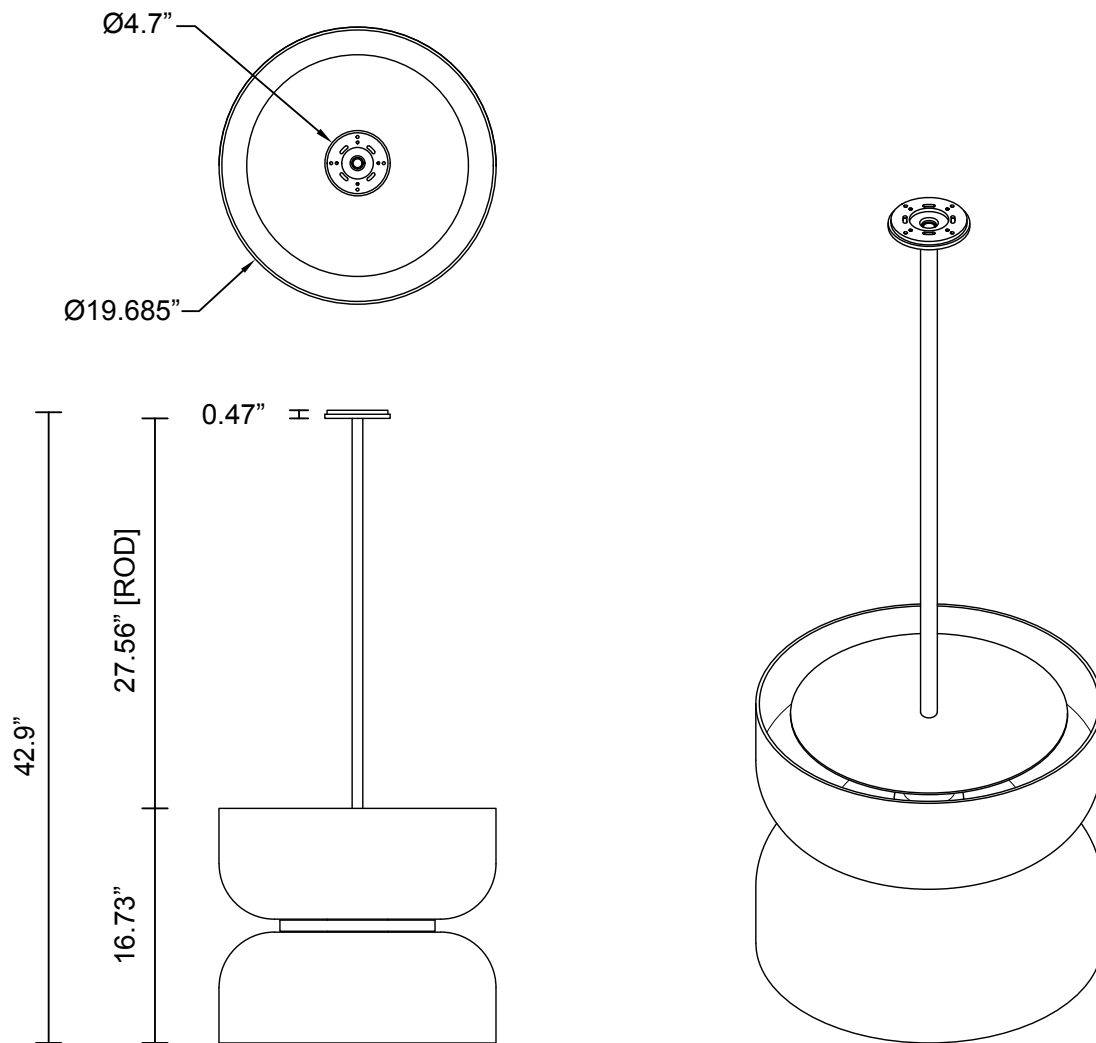

ROLO COLLECTION  
EXTRA LARGE UP DOWN PENDANT

ROLO COLLECTION  
EXTRA LARGE UP DOWN PENDANT

ARTICOLOSTUDIOS.COM

24/4

**ABOUT ROLO**

Rolo is an elegant extended family of twelve variations on a sculptural form reminiscent of 1980s Milanese design, yet markedly contemporary. A range of finishes effects warm or cool accents as desired.

**LEAD TIME**

8 - 10 weeks

**LIGHT SOURCE**

2 x 7.8W LED Board  
700mA 11.1Vf CC  
2700K  
1400 total lumen output  
Dimmable

**INSTALLATION**

Supplied with an external driver and mounting plate to fit 4.0 square Jbox

**ROD LENGTH**

Available rod lengths: 27.6" (700mm),  
35.4" (900mm) & 43.3" (1100mm)  
Custom lengths by request

**FITTING FINISHES**

Brass  
Bronze\*  
Black Powder Coat

\*As Bronze is a hand applied finish, the depth of colour will vary

**SHADE COLOURS**

Snow  
Smoke

**WEIGHT**

59.5 lb

**CERTIFICATION STANDARD**

UL

**WARRANTY**

3 years