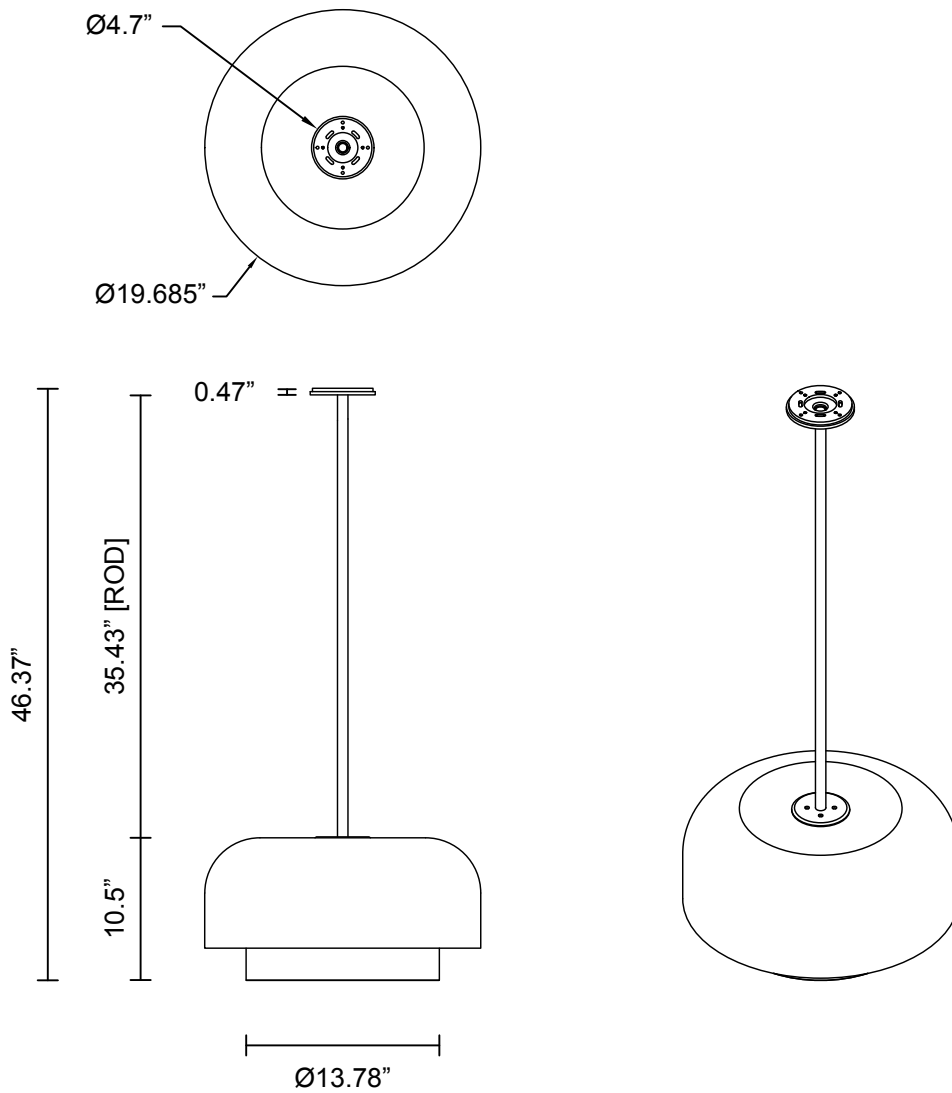

ROLO COLLECTION

EXTRA LARGE DOUBLE DOWN PENDANT

ROLO COLLECTION

ARTICOLOSTUDIOS.COM

EXTRA LARGE DOUBLE DOWN PENDANT

25V2

ABOUT ROLO

Rolo is an elegant extended family of twelve variations on a sculptural form reminiscent of 1980s Milanese design, yet markedly contemporary. A range of finishes effects warm or cool accents as desired.

LEAD TIME

8 - 10 weeks

LIGHT SOURCE (SNOW SHADES)

3 x 6.1W LED Board
650mA 11.1Vf CC
2700K
1800 total lumen output
Dimmable

LIGHT SOURCE (SMOKE SHADES)

2 x 7.8W LED Board
700mA 11.1Vf CC
2700K
1400 total lumen output
Dimmable

INSTALLATION

Supplied with an external driver and mounting plate to fit 4.0 square Jbox

ROD LENGTH

Available rod lengths: 27.6" (700mm),
35.4" (900mm) & 43.3" (1100mm)
Custom lengths by request

FITTING FINISHES