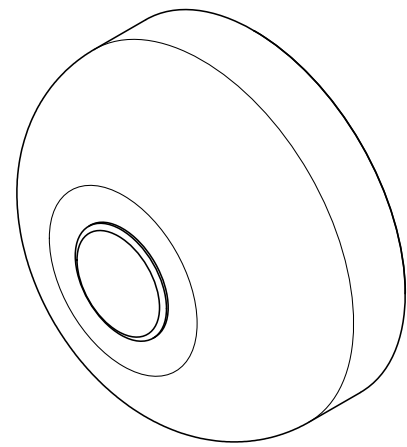

## BACKWARD FACING LARGE WALL SCONCE

25V2