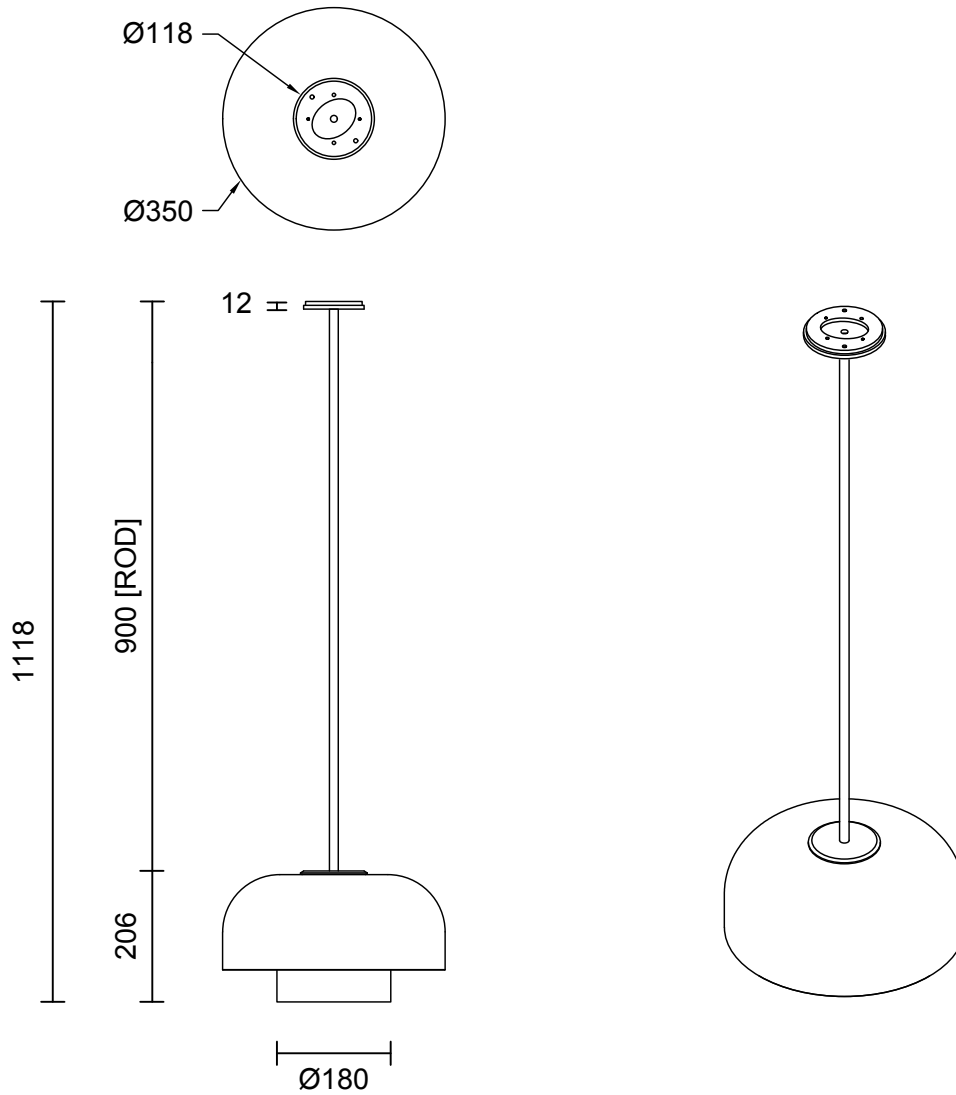

ROLO COLLECTION
LARGE DOUBLE DOWN PENDANT

ROLO COLLECTION

ARTICOLOSTUDIOS.COM

LARGE DOUBLE DOWN PENDANT

24V2

ABOUT ROLO

Rolo is an elegant extended family of twelve variations on a sculptural form reminiscent of 1980s Milanese design, yet markedly contemporary. A range of finishes effects warm or cool accents as desired.

LEAD TIME

6 - 8 weeks

LIGHT SOURCE

7.8W LED Board
700mA 11.1Vf CC
2700K
700lm total lumen output
Dimmable

INSTALLATION

Supplied with an external driver

ROD LENGTH

Rod lengths range between 400mm - 1600mm, in increments of 100mm