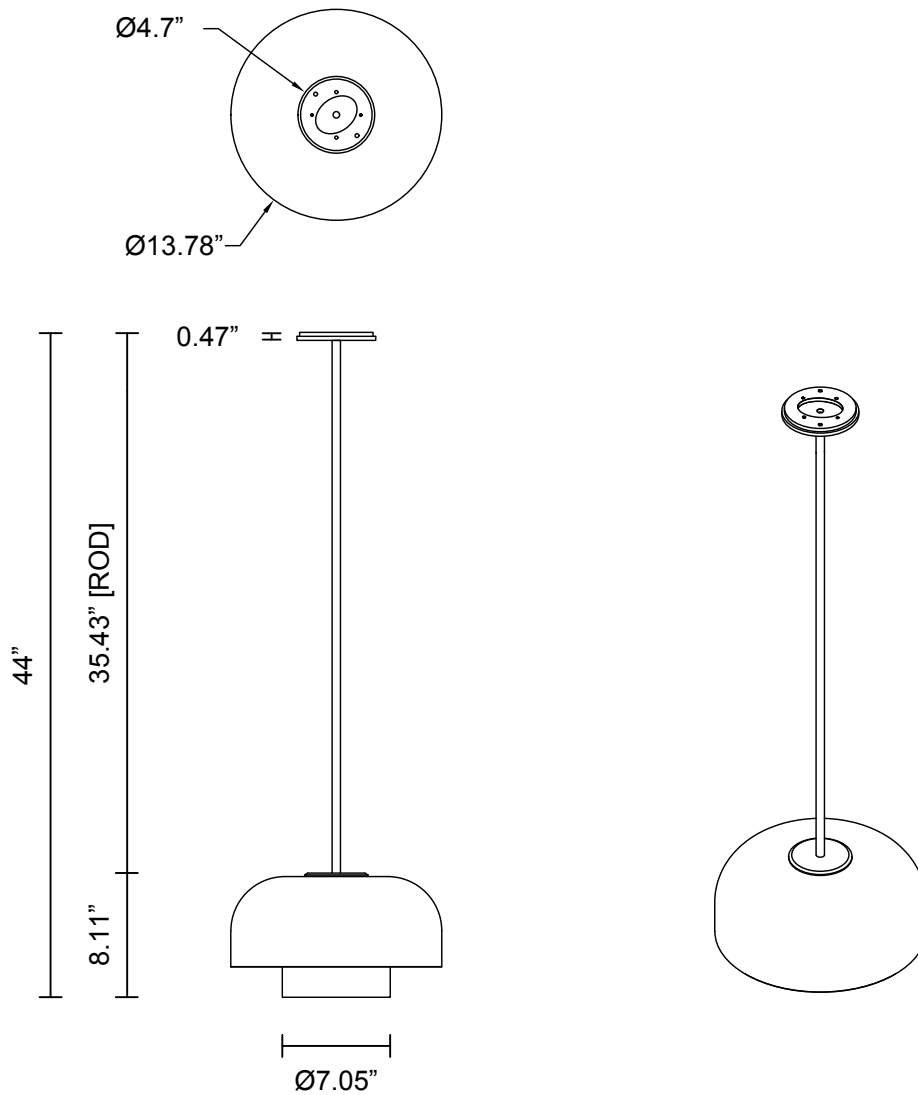

ROLO COLLECTION
LARGE DOUBLE DOWN PENDANT

ROLO COLLECTION
LARGE DOUBLE DOWN PENDANT

ARTICOLOSTUDIOS.COM

2442

ABOUT ROLO

Rolo is an elegant extended family of twelve variations on a sculptural form reminiscent of 1980s Milanese design, yet markedly contemporary. A range of finishes effects warm or cool accents as desired.

LEAD TIME

8 - 10 weeks

LIGHT SOURCE

7.8W LED Board
700mA 11.1Vf CC
2700K
700 total lumen output
Dimmable

INSTALLATION

Supplied with an external driver and mounting plate to fit 4.0 square Jbox

ROD LENGTH

Rod lengths range from 15.75" (400mm) - 63" (1600mm), in increments of 3.94" (100mm)

FITTING FINISHES

Brass
Bronze*
Black Powder Coat

*As Bronze is a hand applied finish, the depth of colour will vary

SHADE COLOURS

Snow
Smoke

WEIGHT

17.5 lb

CERTIFICATION STANDARD