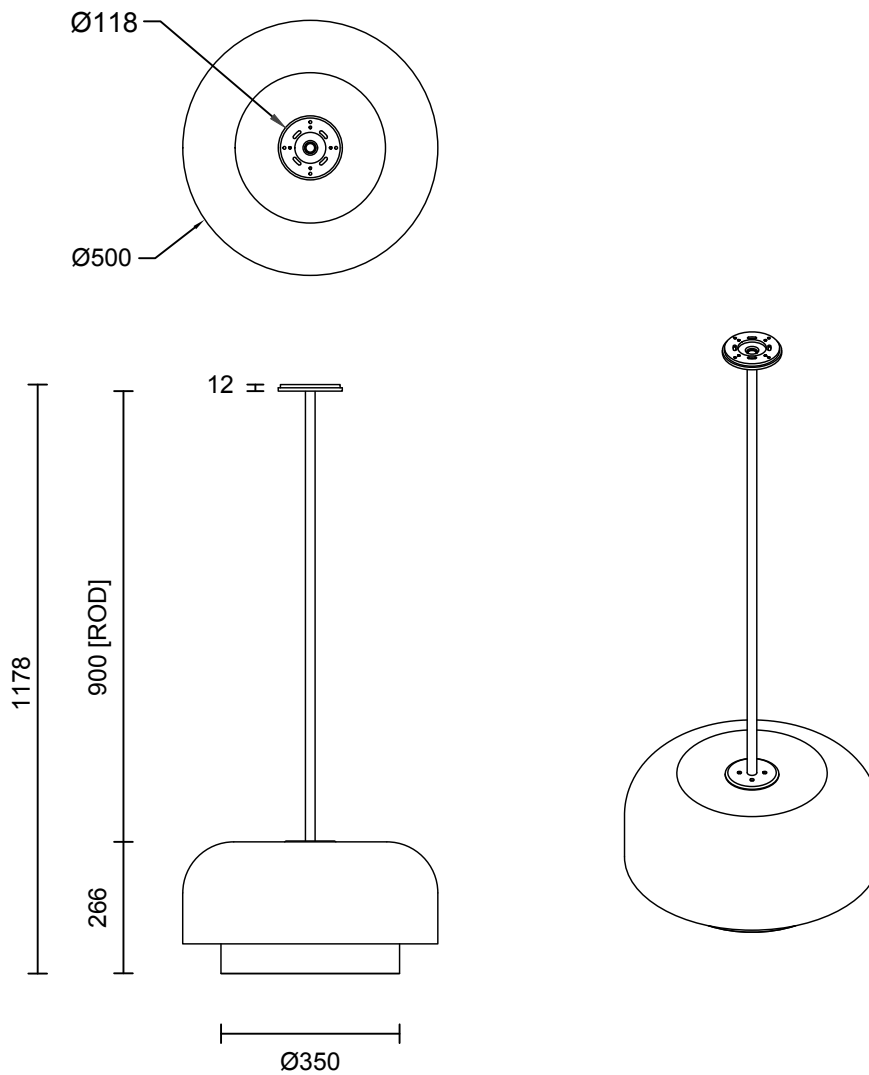

ROLO COLLECTION

EXTRA LARGE DOUBLE DOWN PENDANT

ROLO COLLECTION

ARTICOLOSTUDIOS.COM

EXTRA LARGE DOUBLE DOWN PENDANT

24/4

ABOUT ROLO

Rolo is an elegant extended family of twelve variations on a sculptural form reminiscent of 1980s Milanese design, yet markedly contemporary. A range of finishes effects warm or cool accents as desired.

LEAD TIME

6 - 8 weeks

LIGHT SOURCE (SNOW SHADES)

3 x 6.6W LED Board
650mA 11.1Vf CC
2700K
1800 total lumen output
Dimmable

LIGHT SOURCE (SMOKE SHADES)

2 x 7.8W LED Board
700mA 11.1Vf CC
2700K
1400 total lumen output
Dimmable

INSTALLATION

Supplied with an external driver

ROD LENGTH

Available rod lengths: 700mm,
900mm & 1100mm
Custom lengths by request

WEIGHT

17kg

CERTIFICATION STANDARD

CE/AU