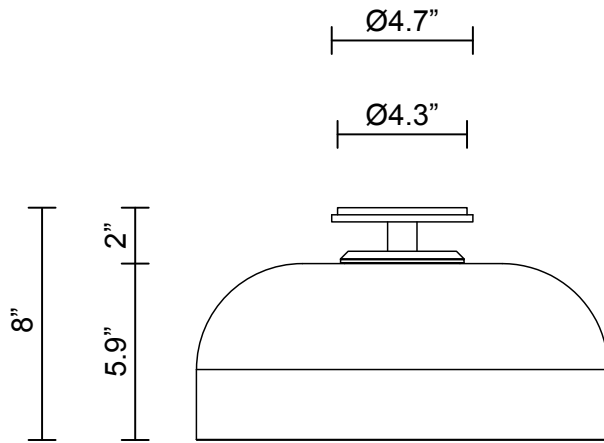

ROLO COLLECTION
WALL SCONCE FACING FORWARD

ARTICOLOSTUDIOS.COM

2442

ABOUT ROLO

Rolo is an elegant extended family of twelve variations on a sculptural form reminiscent of 1980s Milanese design, yet markedly contemporary. A range of finishes effects warm or cool accents as desired.

LEAD TIME

8 - 10 weeks

LIGHT SOURCE

7.8W LED Board
700mA 11.1Vf CC
2700K
1000 total lumen output
Dimmable

INSTALLATION

Supplied with an external driver

WEIGHT

11 lb

CERTIFICATION STANDARD

UL

WARRANTY

3 years

FITTING FINISHES

Brass
Bronze*
Black Powder Coat

*As Bronze is a hand applied finish, the depth of colour will vary

SHADE COLOURS

Snow
Smoke

FITTING OPTION

Glass Reflector
Dome Diffuser