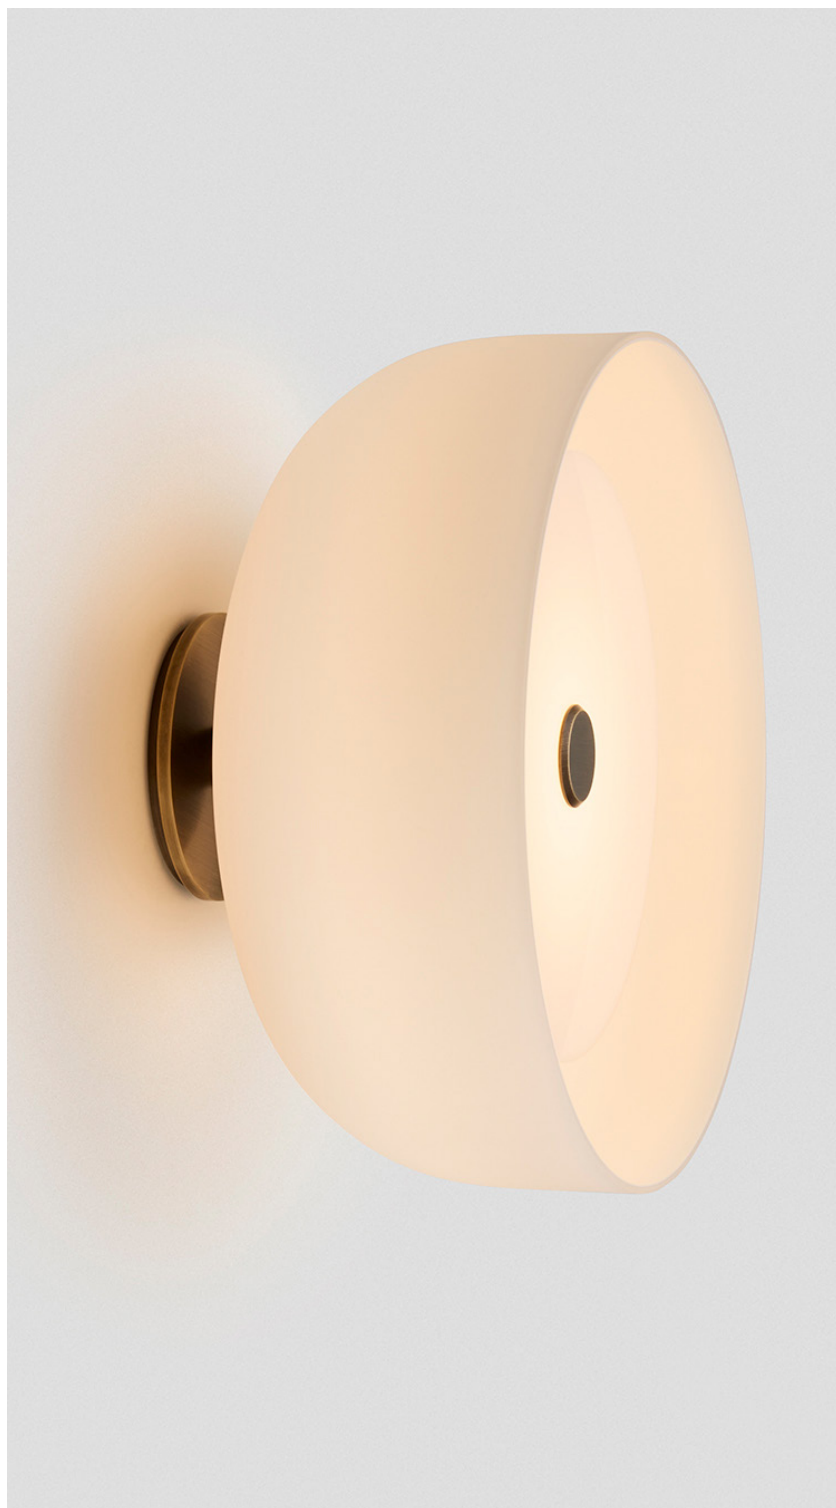

ROLO COLLECTION
WALL SCONCE FACING FORWARD

ROLO COLLECTION
WALL SCONCE FACING FORWARD

ARTICOLOSTUDIOS.COM

2442

ABOUT ROLO

Rolo is an elegant extended family of twelve variations on a sculptural form reminiscent of 1980s Milanese design, yet markedly contemporary. A range of finishes effects warm or cool accents as desired.

LEAD TIME

8 - 10 weeks

LIGHT SOURCE

7.8W LED Board
700mA 11.1Vf CC
2700K
1000 total lumen output
Dimmable

INSTALLATION

Supplied with an external driver

WEIGHT

11 lb

Snow
Smoke

FITTING OPTION

Glass Reflector
Dome Diffuser