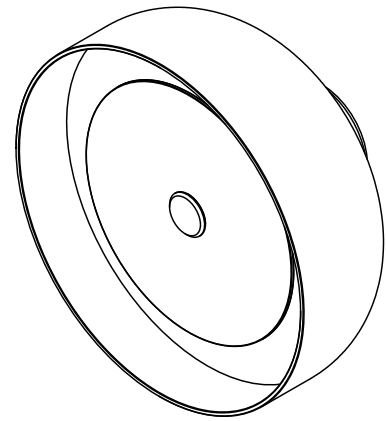

ROLO COLLECTION
WALL SCONCE FACING FORWARD

ROLO COLLECTION
WALL SCONCE FACING FORWARD

ARTICOLOSTUDIOS.COM

2442

ABOUT ROLO

Rolo is an elegant extended family of twelve variations on a sculptural form reminiscent of 1980s Milanese design, yet markedly contemporary. A range of finishes effects warm or cool accents as desired.