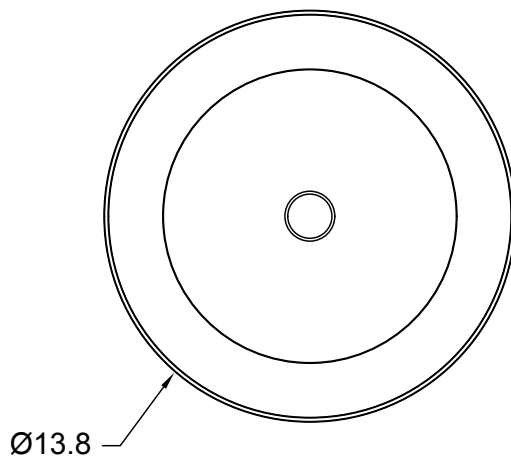

ROLO COLLECTION
WALL SCONCE FACING FORWARD

ARTICOLOSTUDIOS.COM

2442

ABOUT ROLO

Rolo is an elegant extended family of twelve variations on a sculptural form reminiscent of 1980s Milanese design, yet markedly contemporary. A range of finishes effects warm or cool accents as desired.

LEAD TIME

8 - 10 weeks

LIGHT SOURCE

7.8W LED Board
700mA 11.1Vf CC
2700K
1000 total lumen output
Dimmable

INSTALLATION

Supplied with an external driver

WEIGHT

11 lb

CERTIFICATION STANDARD

UL

WARRANTY

3 years

FITTING FINISHES

Brass
Bronze*
Black Powder Coat

*As Bronze is a hand applied finish, the depth of colour will vary

SHADE COLOURS

Snow
Smoke

FITTING OPTION

Glass Reflector
Dome Diffuser