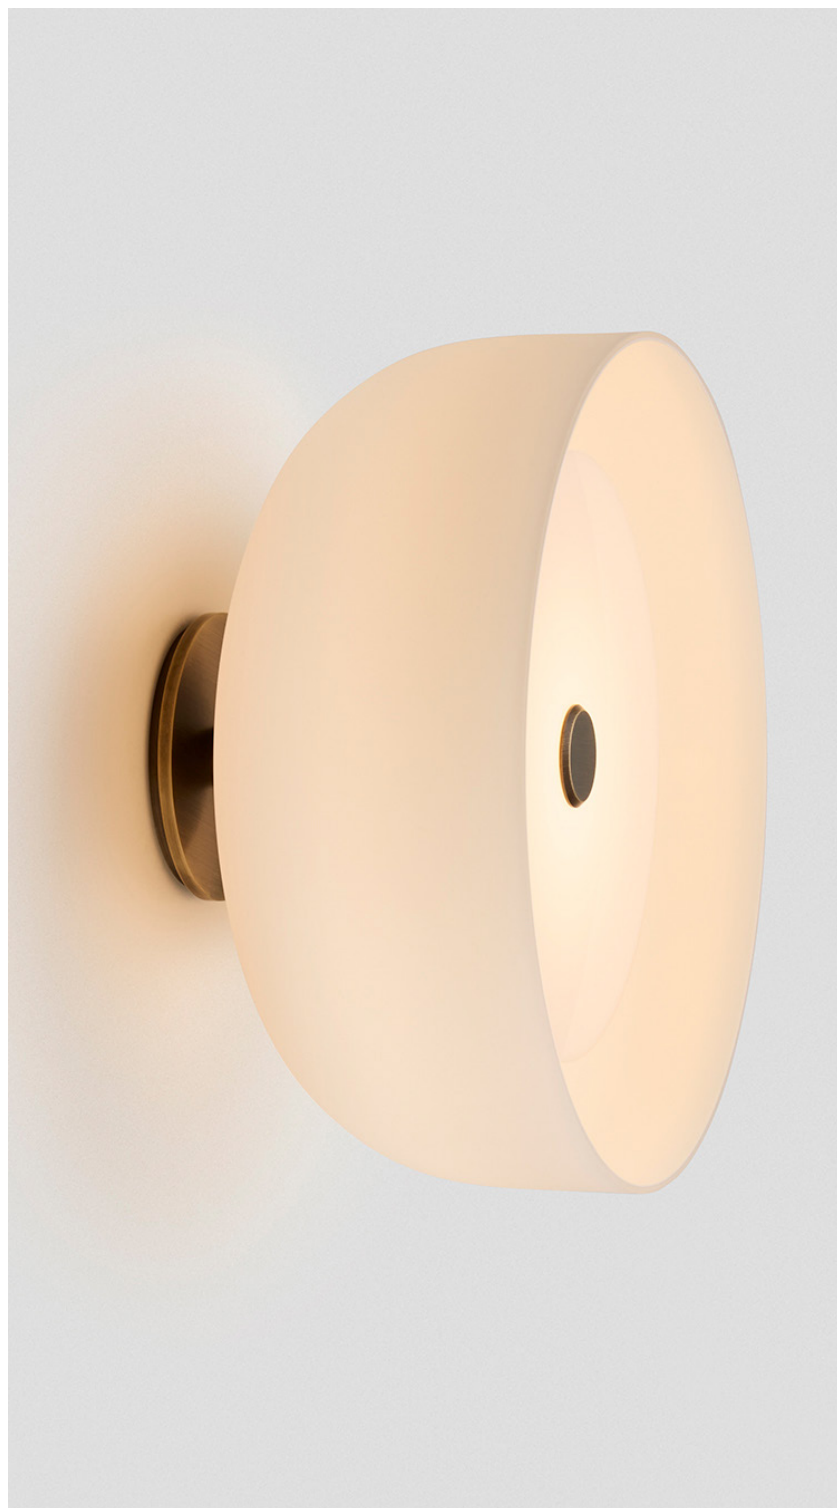

ROLO COLLECTION  
WALL SCONCE FACING FORWARD

ROLO COLLECTION  
WALL SCONCE FACING FORWARD

ARTICOLOSTUDIOS.COM

24V1

ABOUT ROLO

Rolo is an elegant extended family of twelve variations on a sculptural form reminiscent of 1980s Milanese design, yet markedly contemporary. A range of finishes effects warm or cool accents as desired.

LEAD TIME

8 - 10 weeks

LIGHT SOURCE

7.8W LED Board  
700mA 11.1Vf CC  
2700K  
1000 total lumen output  
Dimmable

INSTALLATION

Supplied with an external driver

WEIGHT

11 lb

CERTIFICATION STANDARD

UL

WARRANTY

3 years

FITTING FINISHES

Brass  
Mid Bronze  
Black Powder Coat  
White (Shoji) Gloss Powder Coat

SHADE COLOURS

Snow  
Smoke

FITTING OPTION

Glass Reflector  
Dome Diffuser