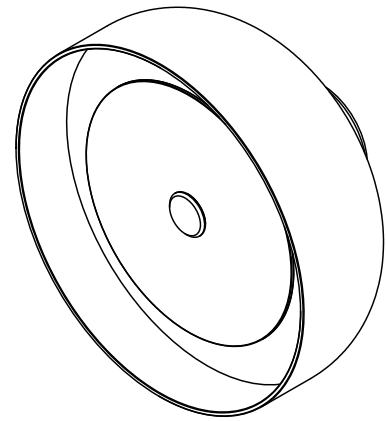

ROLO COLLECTION  
WALL SCONCE FACING FORWARD

ROLO COLLECTION  
WALL SCONCE FACING FORWARD

ARTICOLOSTUDIOS.COM

24V1

ABOUT ROLO

Rolo is an elegant extended family of twelve variations on a sculptural form reminiscent of 1980s Milanese design, yet markedly contemporary. A range of finishes effects warm or cool accents as desired.