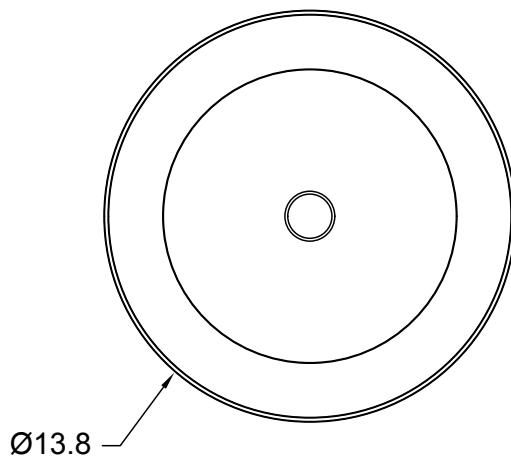

ROLO COLLECTION
WALL SCONCE FACING FORWARD

ARTICOLOSTUDIOS.COM

24V1

ABOUT ROLO

Rolo is an elegant extended family of twelve variations on a sculptural form reminiscent of 1980s Milanese design, yet markedly contemporary. A range of finishes effects warm or cool accents as desired.

LEAD TIME

8 - 10 weeks

LIGHT SOURCE

7.8W LED Board
700mA 11.1Vf CC
2700K
1000 total lumen output
Dimmable

INSTALLATION

Supplied with an external driver

WEIGHT

11 lb

CERTIFICATION STANDARD

UL

WARRANTY

3 years

FITTING FINISHES

Brass
Mid Bronze
Black Powder Coat
White (Shoji) Gloss Powder Coat

SHADE COLOURS

Snow
Smoke

FITTING OPTION

Glass Reflector
Dome Diffuser