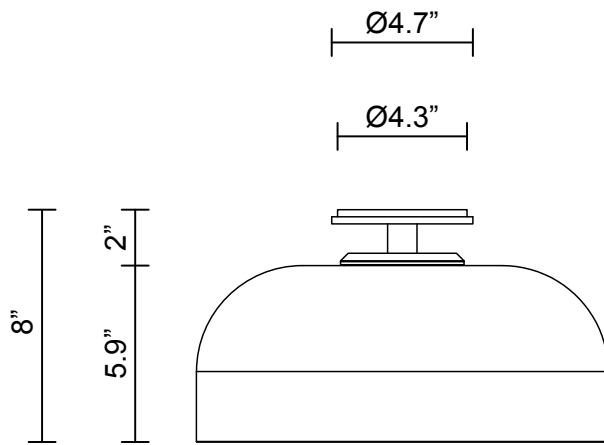

ROLO COLLECTION
WALL SCONCE FACING FORWARD

ARTICOLOSTUDIOS.COM

24V1

ABOUT ROLO

Rolo is an elegant extended family of twelve variations on a sculptural form reminiscent of 1980s Milanese design, yet markedly contemporary. A range of finishes effects warm or cool accents as desired.

LEAD TIME

8 - 10 weeks

LIGHT SOURCE

7.8W LED Board
700mA 11.1Vf CC
2700K
1000 total lumen output
Dimmable

INSTALLATION

Supplied with an external driver

WEIGHT

11 lb

CERTIFICATION STANDARD

UL

WARRANTY

3 years

FITTING FINISHES

Brass
Mid Bronze
Black Powder Coat
White (Shoji) Gloss Powder Coat

SHADE COLOURS

Snow
Smoke

FITTING OPTION

Glass Reflector
Dome Diffuser