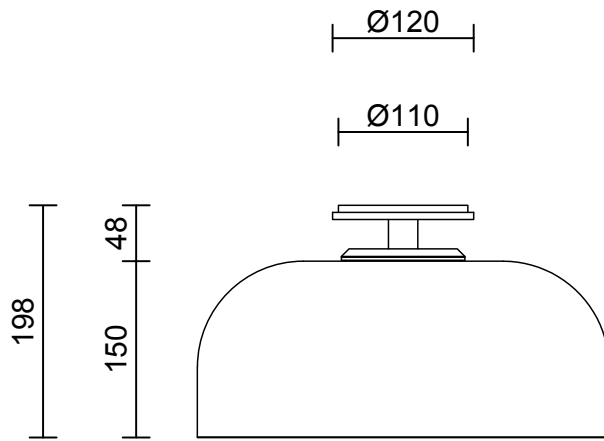

ROLO COLLECTION
WALL SCONCE FACING FORWARD

ARTICOLOSTUDIOS.COM

24V2

ABOUT ROLO

Rolo is an elegant extended family of twelve variations on a sculptural form reminiscent of 1980s Milanese design, yet markedly contemporary. A range of finishes effects warm or cool accents as desired.

LEAD TIME

6 - 8 Weeks

LIGHT SOURCE

7.8W LED Board
700mA 11.1Vf CC
2700K
1000 total lumen output
Dimmable

INSTALLATION

Supplied with an external driver

WEIGHT

5kg

CERTIFICATION STANDARD

CE/AU

WARRANTY

3 years

FITTING FINISHES

Brass
Bronze*
Black Powder Coat

*As Bronze is a hand applied finish, the depth of colour will vary

SHADE COLOURS

Snow
Smoke

FITTING OPTION

Glass Reflector
Dome Diffuser