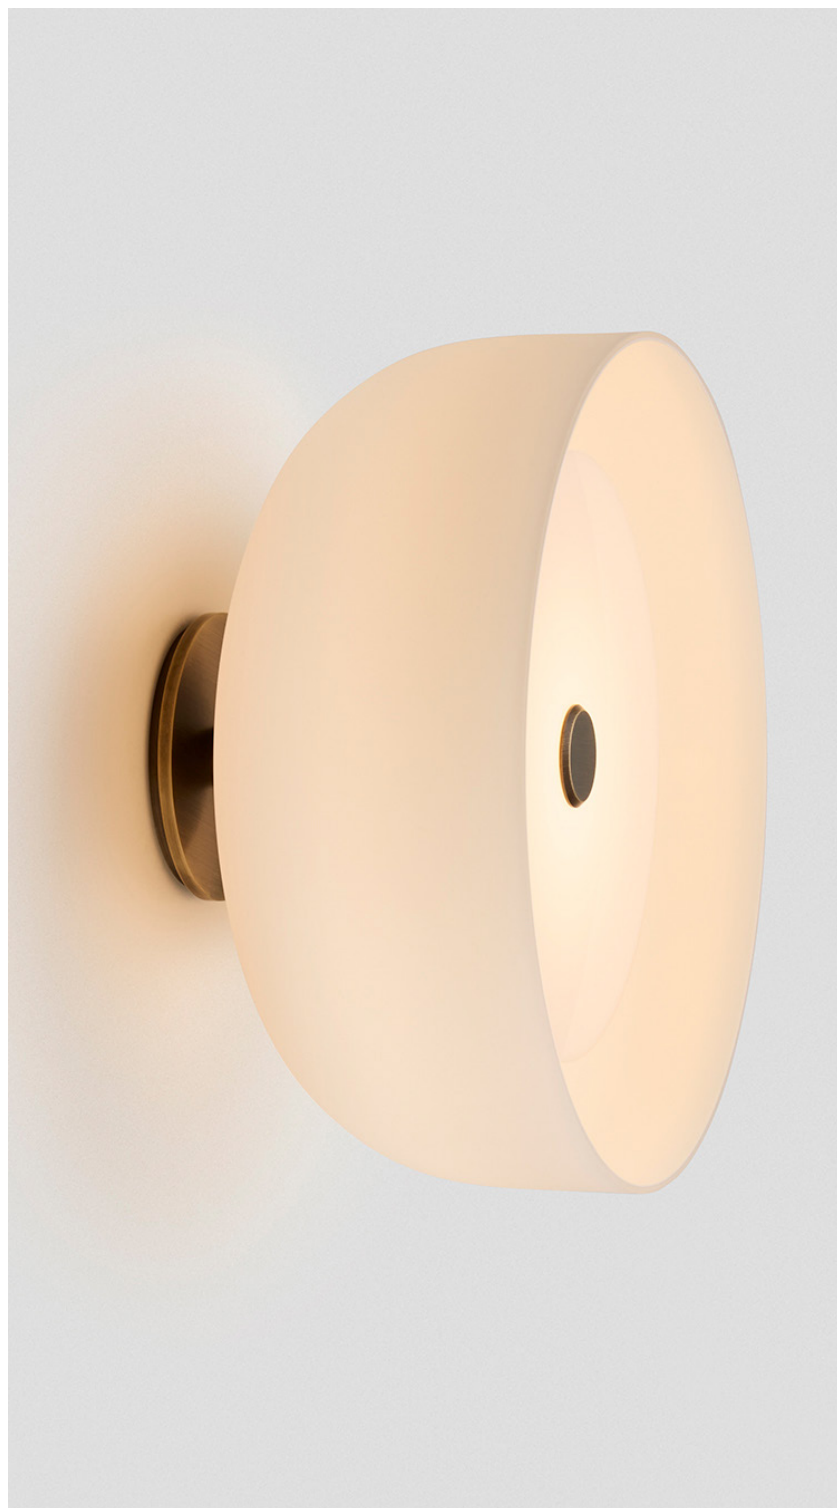

ROLO COLLECTION  
WALL SCONCE FACING FORWARD

ROLO COLLECTION  
WALL SCONCE FACING FORWARD

ARTICOLOSTUDIOS.COM

24V2

**ABOUT ROLO**

Rolo is an elegant extended family of twelve variations on a sculptural form reminiscent of 1980s Milanese design, yet markedly contemporary. A range of finishes effects warm or cool accents as desired.

**LEAD TIME**

6 - 8 Weeks

**LIGHT SOURCE**

7.8W LED Board  
700mA 11.1Vf CC  
2700K  
1000 total lumen output  
Dimmable

**INSTALLATION**

Supplied with an external driver

**WEIGHT**

5kg

Snow  
Smoke

**FITTING OPTION**

Glass Reflector  
Dome Diffuser