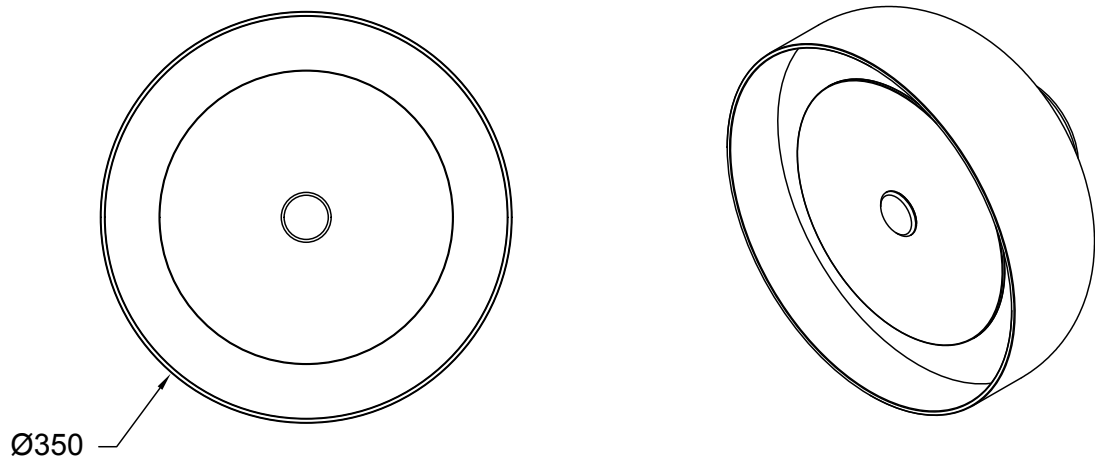

ROLO COLLECTION  
WALL SCONCE FACING FORWARD

ROLO COLLECTION  
WALL SCONCE FACING FORWARD

ARTICOLOSTUDIOS.COM

24V2

**ABOUT ROLO**

Rolo is an elegant extended family of twelve variations on a sculptural form reminiscent of 1980s Milanese design, yet markedly contemporary. A range of finishes effects warm or cool accents as desired.

**LEAD TIME**

6 - 8 Weeks

**LIGHT SOURCE**

7.8W LED Board  
700mA 11.1Vf CC  
2700K  
1000 total lumen output  
Dimmable

**INSTALLATION**

Supplied with an external driver

**WEIGHT**

5kg