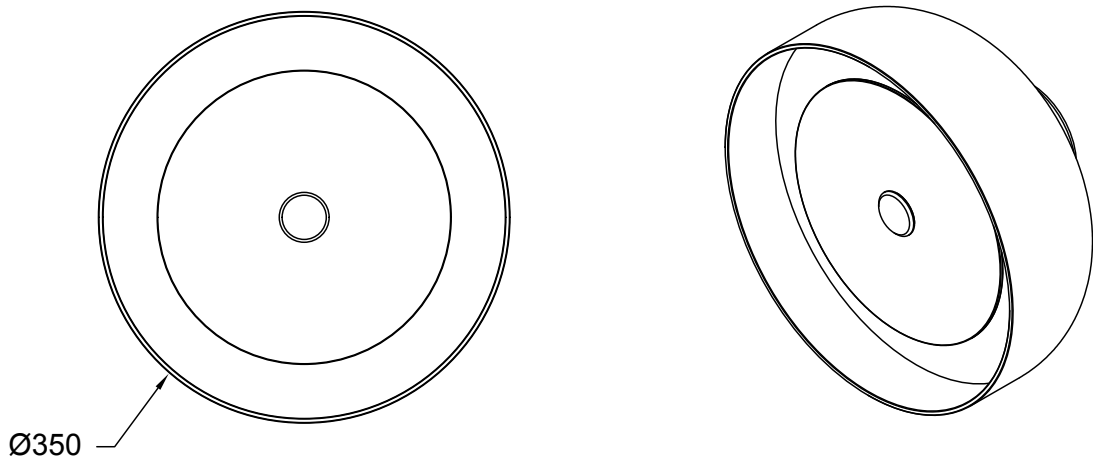

ROLO COLLECTION
WALL SCONCE FACING FORWARD

ROLO COLLECTION
WALL SCONCE FACING FORWARD

ARTICOLOSTUDIOS.COM

24V1

ABOUT ROLO

Rolo is an elegant extended family of twelve variations on a sculptural form reminiscent of 1980s Milanese design, yet markedly contemporary. A range of finishes effects warm or cool accents as desired.

LEAD TIME

6 - 8 Weeks

LIGHT SOURCE

7.8W LED Board
700mA 11.1Vf CC
2700K
1000 total lumen output
Dimmable

INSTALLATION

Supplied with an external driver

WEIGHT

5kg