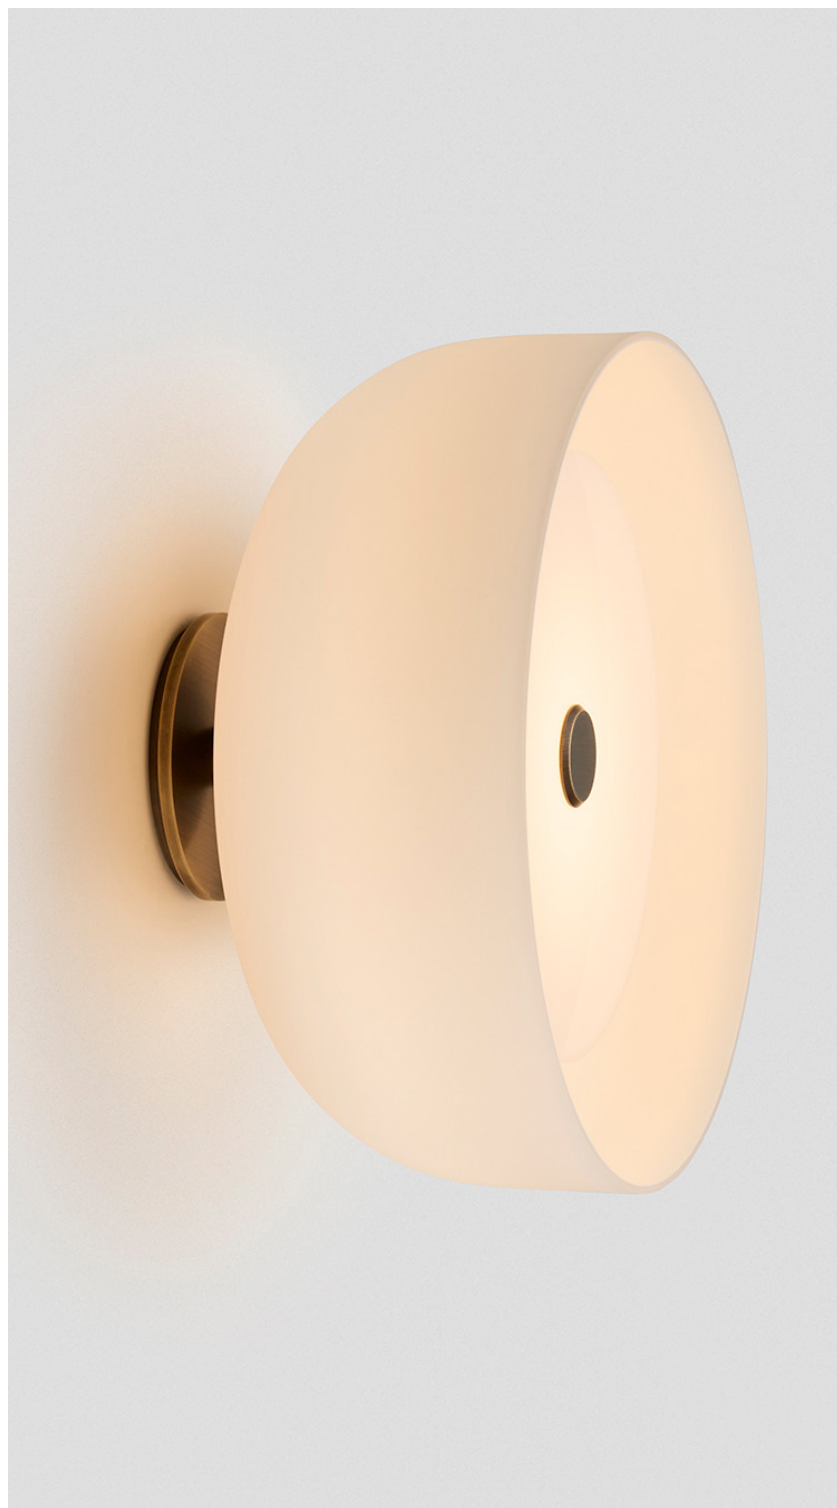

ROLO COLLECTION
WALL SCONCE FACING FORWARD

ROLO COLLECTION
WALL SCONCE FACING FORWARD

ARTICOLOSTUDIOS.COM

24V1

ABOUT ROLO

Rolo is an elegant extended family of twelve variations on a sculptural form reminiscent of 1980s Milanese design, yet markedly contemporary. A range of finishes effects warm or cool accents as desired.

LEAD TIME

6 - 8 Weeks

LIGHT SOURCE

7.8W LED Board
700mA 11.1Vf CC
2700K
1000 total lumen output
Dimmable

INSTALLATION

Supplied with an external driver

WEIGHT

5kg

CERTIFICATION STANDARD

CE/AU

WARRANTY

3 years

FITTING FINISHES

Brass
Mid Bronze
Black Powder Coat
White (Shoji) Gloss Powder Coat

SHADE COLOURS

Snow
Smoke

FITTING OPTION

Glass Reflector
Dome Diffuser