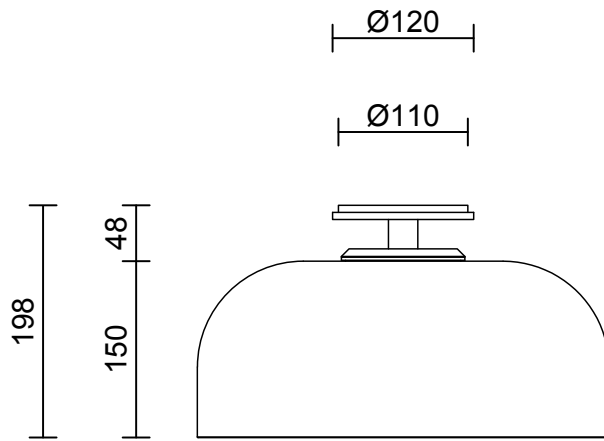

ROLO COLLECTION
WALL SCONCE FACING FORWARD

ARTICOLOSTUDIOS.COM

24V1

ABOUT ROLO

Rolo is an elegant extended family of twelve variations on a sculptural form reminiscent of 1980s Milanese design, yet markedly contemporary. A range of finishes effects warm or cool accents as desired.

LEAD TIME

6 - 8 Weeks

LIGHT SOURCE

7.8W LED Board
700mA 11.1Vf CC
2700K
1000 total lumen output
Dimmable

INSTALLATION

Supplied with an external driver

WEIGHT

5kg

CERTIFICATION STANDARD

CE/AU

WARRANTY

3 years

FITTING FINISHES

Brass
Mid Bronze
Black Powder Coat
White (Shoji) Gloss Powder Coat

SHADE COLOURS

Snow
Smoke

FITTING OPTION

Glass Reflector
Dome Diffuser