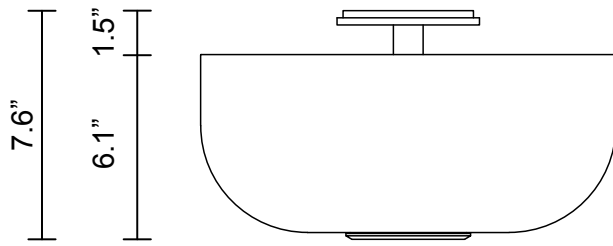

ROLO COLLECTION
WALL SCONCE FACING BACKWARD

ROLO COLLECTION
WALL SCONCE FACING BACKWARD

ARTICOLOSTUDIOS.COM

2442

ABOUT ROLO

Rolo is an elegant extended family of twelve variations on a sculptural form reminiscent of 1980s Milanese design, yet markedly contemporary. A range of finishes effects warm or cool accents as desired.