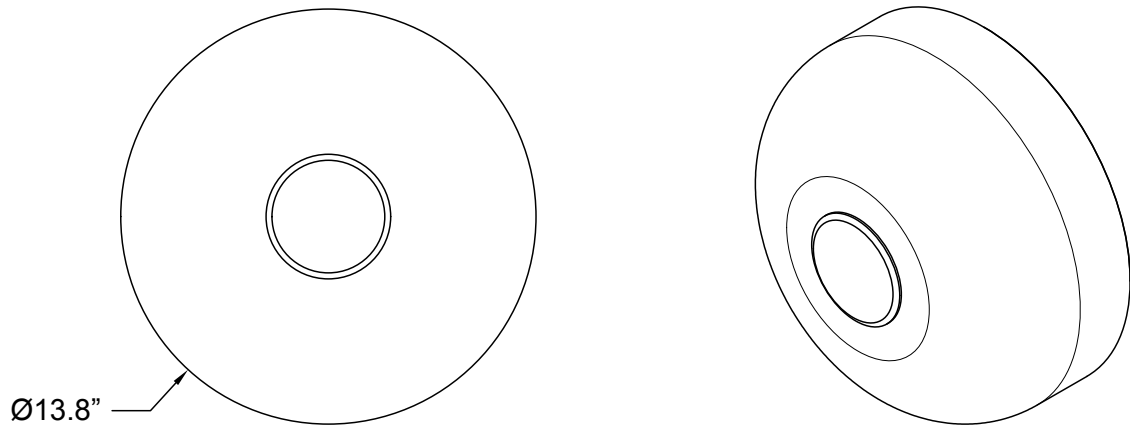

ROLO COLLECTION
WALL SCONCE FACING BACKWARD

ROLO COLLECTION
WALL SCONCE FACING BACKWARD

ARTICOLOSTUDIOS.COM

2442

ABOUT ROLO

Rolo is an elegant extended family of twelve variations on a sculptural form reminiscent of 1980s Milanese design, yet markedly contemporary. A range of finishes effects warm or cool accents as desired.

LEAD TIME

8 - 10 weeks

LIGHT SOURCE

7.8W LED Board
700mA 11.1Vf CC
2700K
1000 total lumen output
Dimmable

INSTALLATION

Supplied with an external driver

WEIGHT

11 lb