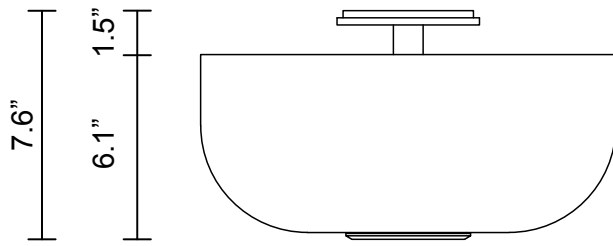

ROLO COLLECTION
WALL SCONCE FACING BACKWARD

ROLO COLLECTION

ARTICOLOSTUDIOS.COM

WALL SCONCE FACING BACKWARD

24V1

ABOUT ROLO

Rolo is an elegant extended family of twelve variations on a sculptural form reminiscent of 1980s Milanese design, yet markedly contemporary. A range of finishes effects warm or cool accents as desired.