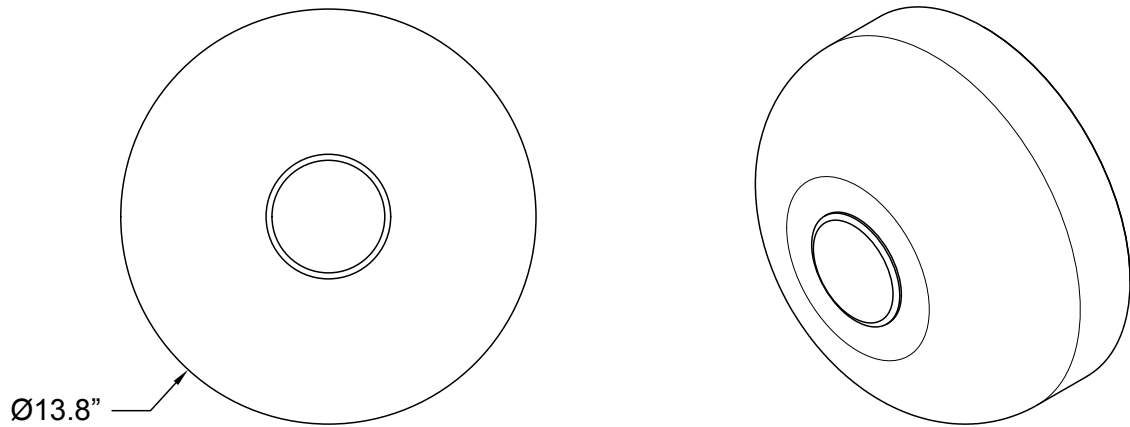

ROLO COLLECTION
WALL SCONCE FACING BACKWARD

ROLO COLLECTION

ARTICOLOSTUDIOS.COM

WALL SCONCE FACING BACKWARD

24V1

ABOUT ROLO

Rolo is an elegant extended family of twelve variations on a sculptural form reminiscent of 1980s Milanese design, yet markedly contemporary. A range of finishes effects warm or cool accents as desired.

LEAD TIME

8 - 10 weeks

LIGHT SOURCE

7.8W LED Board
700mA 11.1Vf CC
2700K
1000 total lumen output
Dimmable

INSTALLATION

Supplied with an external driver

WEIGHT

11 lb