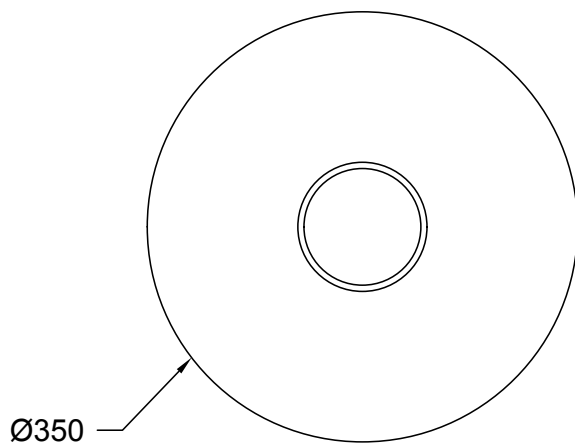

ROLO COLLECTION
WALL SCONCE FACING BACKWARD

ROLO COLLECTION
WALL SCONCE FACING BACKWARD

ARTICOLOSTUDIOS.COM

24V2

ABOUT ROLO

Rolo is an elegant extended family of twelve variations on a sculptural form reminiscent of 1980s Milanese design, yet markedly contemporary. A range of finishes effects warm or cool accents as desired.

LEAD TIME

6 - 8 Weeks

LIGHT SOURCE

7.8W LED Board
700mA 11.1Vf CC
2700K
1000 total lumen output
Dimmable

INSTALLATION

Supplied with an external driver

WEIGHT

5kg