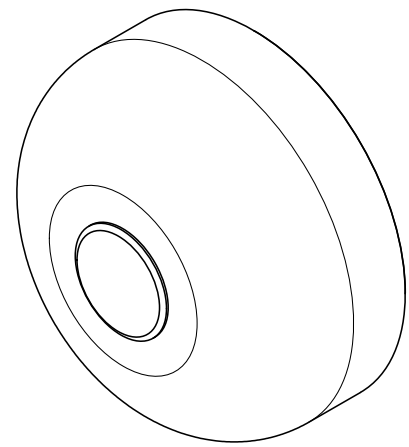

ROLO COLLECTION
WALL SCONCE FACING BACKWARD

ROLO COLLECTION
WALL SCONCE FACING BACKWARD

ARTICOLOSTUDIOS.COM

24V2

ABOUT ROLO

Rolo is an elegant extended family of twelve variations on a sculptural form reminiscent of 1980s Milanese design, yet markedly contemporary. A range of finishes effects warm or cool accents as desired.

LEAD TIME

6 - 8 Weeks

LIGHT SOURCE

7.8W LED Board
700mA 11.1Vf CC
2700K
1000 total lumen output
Dimmable

INSTALLATION

Supplied with an external driver

WEIGHT

5kg