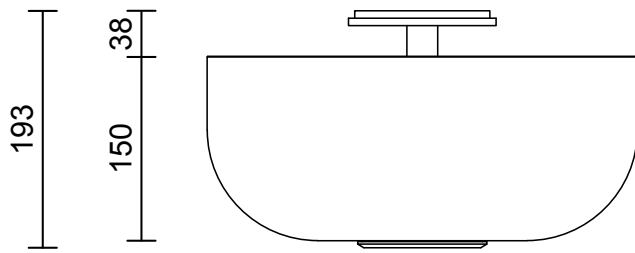

ROLO COLLECTION
WALL SCONCE FACING BACKWARD

ROLO COLLECTION
WALL SCONCE FACING BACKWARD

ARTICOLOSTUDIOS.COM

24V2

ABOUT ROLO

Rolo is an elegant extended family of twelve variations on a sculptural form reminiscent of 1980s Milanese design, yet markedly contemporary. A range of finishes effects warm or cool accents as desired.

LEAD TIME

6 - 8 Weeks

LIGHT SOURCE

7.8W LED Board
700mA 11.1Vf CC
2700K
1000 total lumen output
Dimmable

INSTALLATION

Supplied with an external driver

WEIGHT

5kg