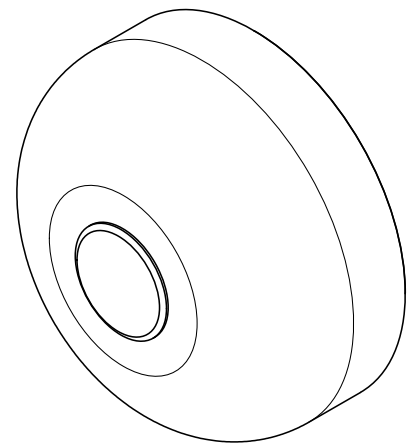

ROLO COLLECTION
WALL SCONCE FACING BACKWARD

ROLO COLLECTION

ARTICOLOSTUDIOS.COM

WALL SCONCE FACING BACKWARD

24V1

ABOUT ROLO

Rolo is an elegant extended family of twelve variations on a sculptural form reminiscent of 1980s Milanese design, yet markedly contemporary. A range of finishes effects warm or cool accents as desired.

LEAD TIME

6 - 8 Weeks

LIGHT SOURCE

7.8W LED Board
700mA 11.1Vf CC
2700K
1000 total lumen output
Dimmable

INSTALLATION

Supplied with an external driver

WEIGHT

5kg