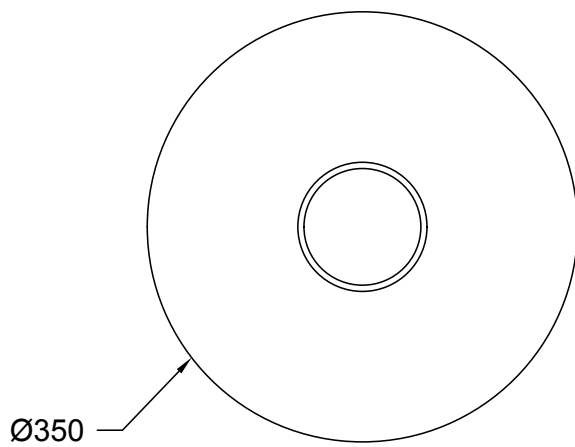

ROLO COLLECTION
WALL SCONCE FACING BACKWARD

ROLO COLLECTION

ARTICOLOSTUDIOS.COM

WALL SCONCE FACING BACKWARD

24V1

ABOUT ROLO

Rolo is an elegant extended family of twelve variations on a sculptural form reminiscent of 1980s Milanese design, yet markedly contemporary. A range of finishes effects warm or cool accents as desired.

LEAD TIME

6 - 8 Weeks

LIGHT SOURCE

7.8W LED Board
700mA 11.1Vf CC
2700K
1000 total lumen output
Dimmable

INSTALLATION

Supplied with an external driver

WEIGHT

5kg