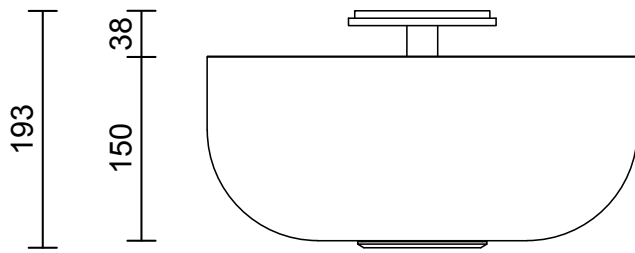

ROLO COLLECTION
WALL SCONCE FACING BACKWARD

ROLO COLLECTION

ARTICOLOSTUDIOS.COM

WALL SCONCE FACING BACKWARD

24V1

ABOUT ROLO

Rolo is an elegant extended family of twelve variations on a sculptural form reminiscent of 1980s Milanese design, yet markedly contemporary. A range of finishes effects warm or cool accents as desired.

LEAD TIME

6 - 8 Weeks

LIGHT SOURCE

7.8W LED Board
700mA 11.1Vf CC
2700K
1000 total lumen output
Dimmable

INSTALLATION

Supplied with an external driver

WEIGHT

5kg