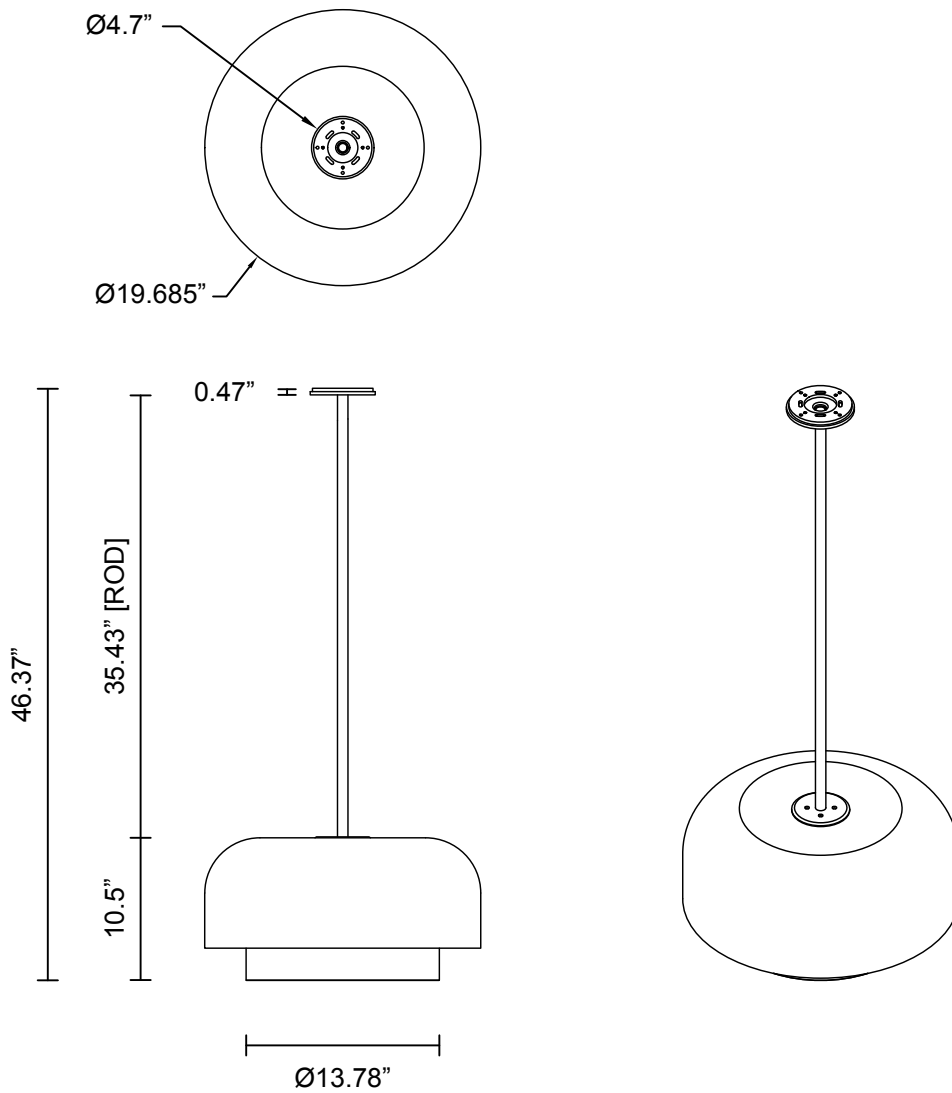

ROLO COLLECTION

EXTRA LARGE DOUBLE DOWN PENDANT

ROLO COLLECTION
EXTRA LARGE DOUBLE DOWN PENDANT

2445

ABOUT ROLO

Rolo is an elegant extended family of twelve variations on a sculptural form reminiscent of 1980s Milanese design, yet markedly contemporary. A range of finishes effects warm or cool accents as desired.

LEAD TIME

8 - 10 weeks

LIGHT SOURCE (SNOW SHADES)

3 x 6.1W LED Board
 650mA 11.1Vf CC
 2700K
 3000 total lumen output
 Dimmable

LIGHT SOURCE (SMOKE SHADES)

2 x 7.8W LED Board
 700mA 11.1Vf CC
 2700K
 3000 total lumen output
 Dimmable

INSTALLATION

Supplied with an external driver and mounting plate to fit 4.0 square Jbox

ROD LENGTH

Available rod lengths: 27.6" (700mm),
 35.4" (900mm) & 43.3" (1100mm)
 Custom lengths by request

FITTING FINISHES