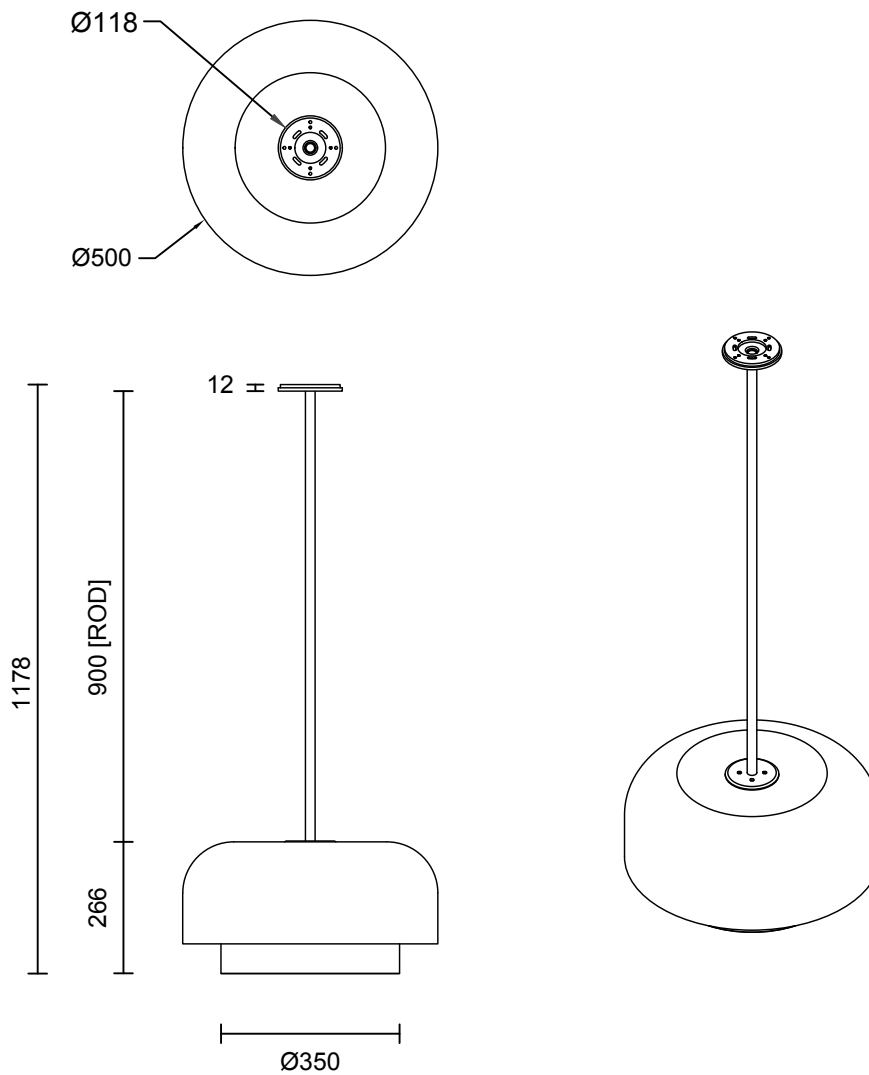

ROLO COLLECTION

EXTRA LARGE DOUBLE DOWN PENDANT

ROLO COLLECTION

ARTICOLOSTUDIOS.COM

EXTRA LARGE DOUBLE DOWN PENDANT

24/4

ABOUT ROLO

Rolo is an elegant extended family of twelve variations on a sculptural form reminiscent of 1980s Milanese design, yet markedly contemporary. A range of finishes effects warm or cool accents as desired.

LEAD TIME

6 - 8 weeks

LIGHT SOURCE (SNOW SHADES)

3 x 6.6W LED Board
650mA 11.1Vf CC
2700K
3000 total lumen output
Dimmable

LIGHT SOURCE (SMOKE SHADES)

2 x 7.8W LED Board
700mA 11.1Vf CC
2700K
3000 total lumen output
Dimmable

INSTALLATION

Supplied with an external driver

ROD LENGTH

Available rod lengths: 700mm,
900mm & 1100mm
Custom lengths by request

WEIGHT

17kg

CERTIFICATION STANDARD

CE/AU