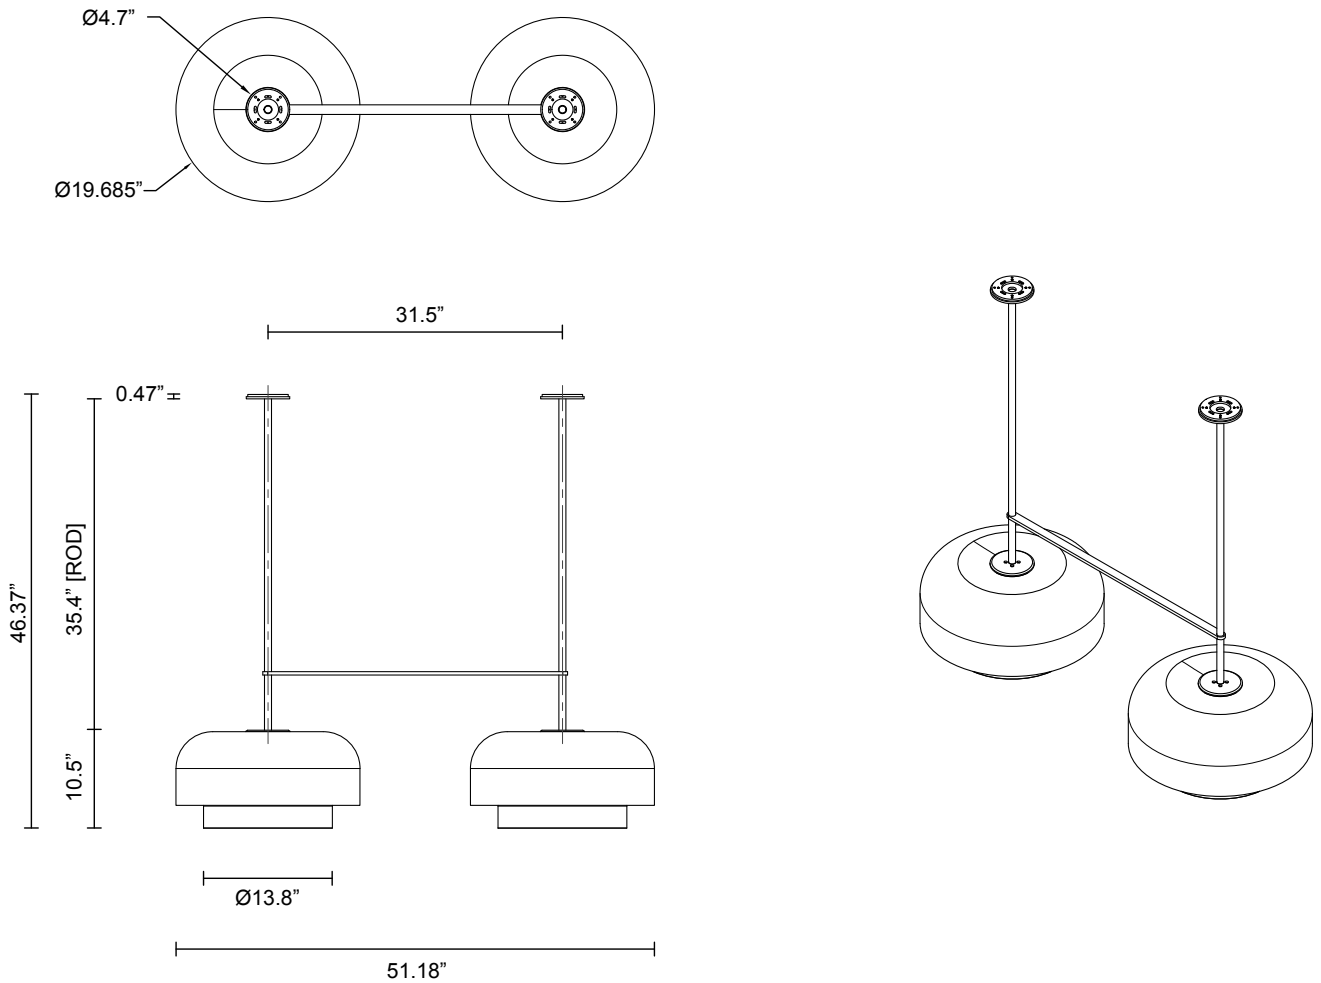

ROLO COLLECTION

EXTRA LARGE DOUBLE DOWN DOUBLE PENDANT

ROLO COLLECTION

ARTICOLOSTUDIOS.COM

EXTRA LARGE DOUBLE DOWN DOUBLE PENDANT

2445

ABOUT ROLO

Rolo is an elegant extended family of twelve variations on a sculptural form reminiscent of 1980s Milanese design, yet markedly contemporary. A range of finishes effects warm or cool accents as desired.

INSTALLATION

Supplied with an external driver and mounting plate to fit 4.0 square Jbox

ROD LENGTH

Available rod lengths: 27.6" (700mm), 35.4" (900mm) & 43.3" (1100mm)
Custom lengths by request

CUSTOMISATION

WEIGHT

77.5 lb

CERTIFICATION STANDARD

UL

WARRANTY

3 years