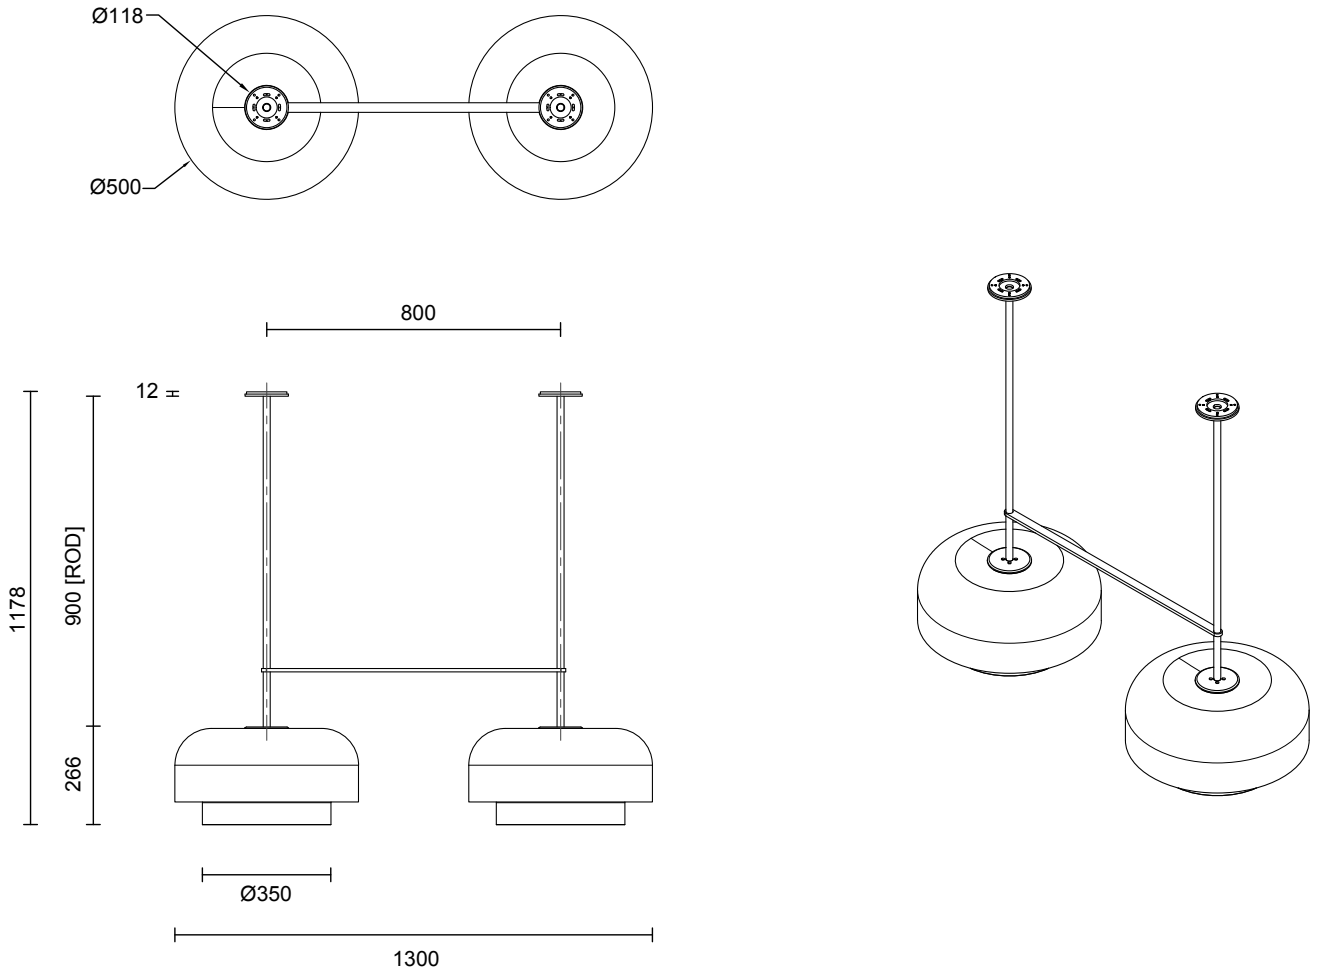

## EXTRA LARGE DOUBLE DOWN DOUBLE PENDANT

24/4

### ROD LENGTH

Available rod lengths: 700mm,  
900mm & 1100mm  
Custom lengths by request