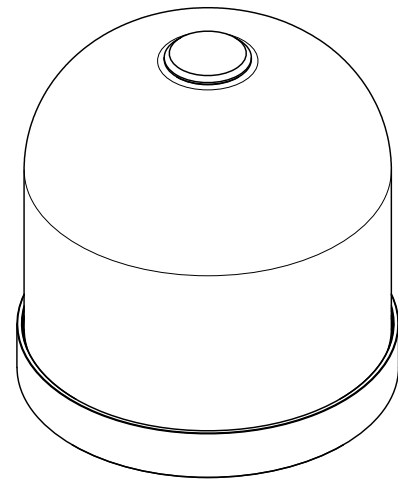

ROLO COLLECTION
MINI TABLE LAMP

ROLO COLLECTION

ARTICOLOSTUDIOS.COM

MINI TABLE LAMP

24V2

ABOUT ROLO

Rolo is an elegant extended family of twelve variations on a sculptural form reminiscent of 1980s Milanese design, yet markedly contemporary. A range of finishes effects warm or cool accents as desired.

LEAD TIME

8 - 10 weeks

LIGHT SOURCE

7.8W LED Board
700mA 11.1Vf CC
2700K
1000 total lumen output
Dimmable

WEIGHT

13 lb

CERTIFICATION STANDARD

UL