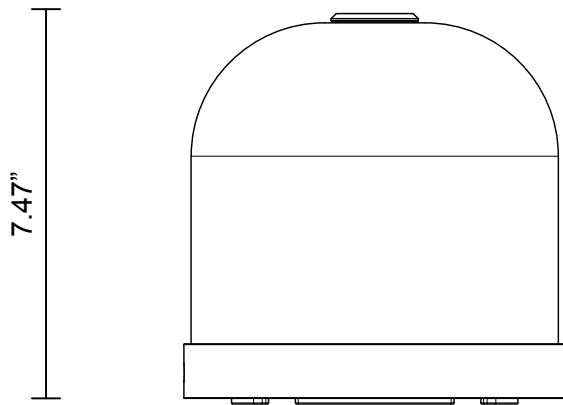

ROLO COLLECTION
MINI TABLE LAMP

ROLO COLLECTION

ARTICOLOSTUDIOS.COM

MINI TABLE LAMP

24V2

ABOUT ROLO

Rolo is an elegant extended family of twelve variations on a sculptural form reminiscent of 1980s Milanese design, yet markedly contemporary. A range of finishes effects warm or cool accents as desired.

LEAD TIME

8 - 10 weeks

LIGHT SOURCE

7.8W LED Board
700mA 11.1Vf CC
2700K
1000 total lumen output
Dimmable

WEIGHT

13 lb

CERTIFICATION STANDARD

UL