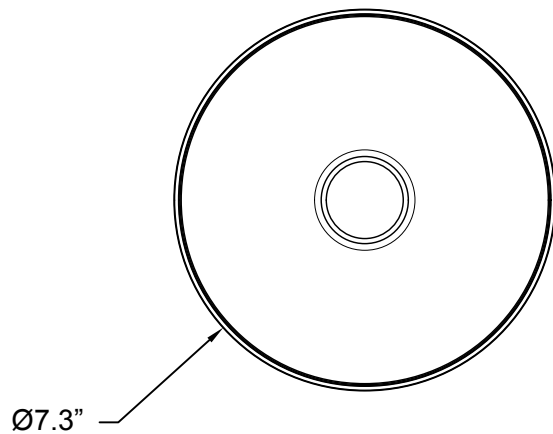

ROLO COLLECTION
MINI TABLE LAMP

ROLO COLLECTION

ARTICOLOSTUDIOS.COM

MINI TABLE LAMP

24V2

ABOUT ROLO

Rolo is an elegant extended family of twelve variations on a sculptural form reminiscent of 1980s Milanese design, yet markedly contemporary. A range of finishes effects warm or cool accents as desired.

LEAD TIME

8 - 10 weeks

LIGHT SOURCE

7.8W LED Board
700mA 11.1Vf CC
2700K
1000 total lumen output
Dimmable

WEIGHT

13 lb

CERTIFICATION STANDARD

UL