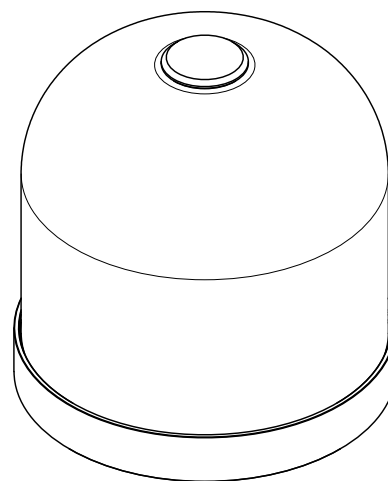

ROLO COLLECTION
MINI TABLE LAMP

ROLO COLLECTION

ARTICOLOSTUDIOS.COM

MINI TABLE LAMP

24V1

ABOUT ROLO

Rolo is an elegant extended family of twelve variations on a sculptural form reminiscent of 1980s Milanese design, yet markedly contemporary. A range of finishes effects warm or cool accents as desired.

LEAD TIME

8 - 10 weeks

LIGHT SOURCE

7.8W LED Board
700mA 11.1Vf CC
2700K
1000 total lumen output
Dimmable

WEIGHT

13 lb

CERTIFICATION STANDARD

UL