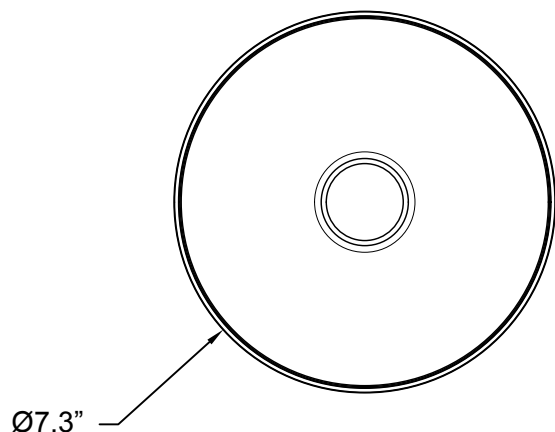

ROLO COLLECTION
MINI TABLE LAMP

ROLO COLLECTION

ARTICOLOSTUDIOS.COM

MINI TABLE LAMP

24V1

ABOUT ROLO

Rolo is an elegant extended family of twelve variations on a sculptural form reminiscent of 1980s Milanese design, yet markedly contemporary. A range of finishes effects warm or cool accents as desired.

LEAD TIME

8 - 10 weeks

LIGHT SOURCE

7.8W LED Board
700mA 11.1Vf CC
2700K
1000 total lumen output
Dimmable

WEIGHT

13 lb

CERTIFICATION STANDARD

UL