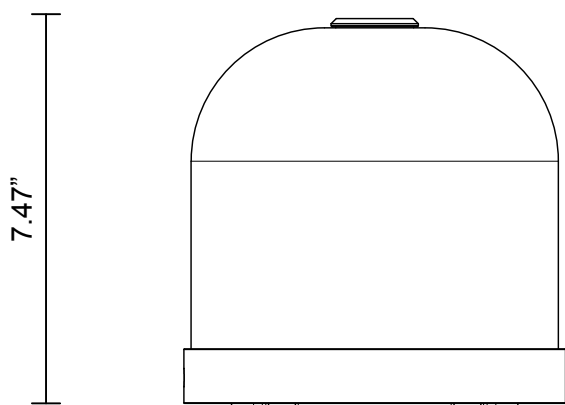

ROLO COLLECTION
MINI TABLE LAMP

ROLO COLLECTION

ARTICOLOSTUDIOS.COM

MINI TABLE LAMP

24V1

ABOUT ROLO

Rolo is an elegant extended family of twelve variations on a sculptural form reminiscent of 1980s Milanese design, yet markedly contemporary. A range of finishes effects warm or cool accents as desired.

LEAD TIME

8 - 10 weeks

LIGHT SOURCE

7.8W LED Board
700mA 11.1Vf CC
2700K
1000 total lumen output
Dimmable

WEIGHT

13 lb

CERTIFICATION STANDARD

UL