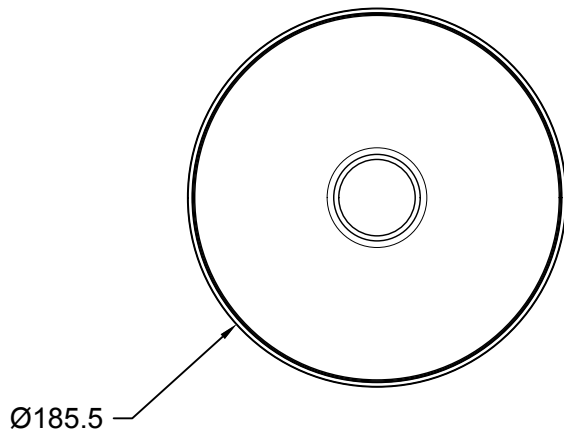

ROLO COLLECTION
MINI TABLE LAMP

ROLO COLLECTION

ARTICOLOSTUDIOS.COM

MINI TABLE LAMP

24/23

ABOUT ROLO

Rolo is an elegant extended family of twelve variations on a sculptural form reminiscent of 1980s Milanese design, yet markedly contemporary. A range of finishes effects warm or cool accents as desired.

LEAD TIME

6 - 8 weeks

LIGHT SOURCE

7.8W LED Board
700mA 11.1Vf CC
2700K
1000 total lumen output
Dimmable

WEIGHT

6kg

CERTIFICATION STANDARD

CE/AU