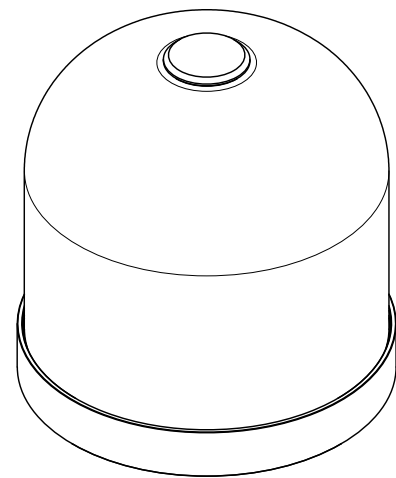

ROLO COLLECTION
MINI TABLE LAMP

ROLO COLLECTION

ARTICOLOSTUDIOS.COM

MINI TABLE LAMP

24/23

ABOUT ROLO

Rolo is an elegant extended family of twelve variations on a sculptural form reminiscent of 1980s Milanese design, yet markedly contemporary. A range of finishes effects warm or cool accents as desired.

LEAD TIME

6 - 8 weeks

LIGHT SOURCE

7.8W LED Board
700mA 11.1Vf CC
2700K
1000 total lumen output
Dimmable

WEIGHT

6kg

CERTIFICATION STANDARD

CE/AU