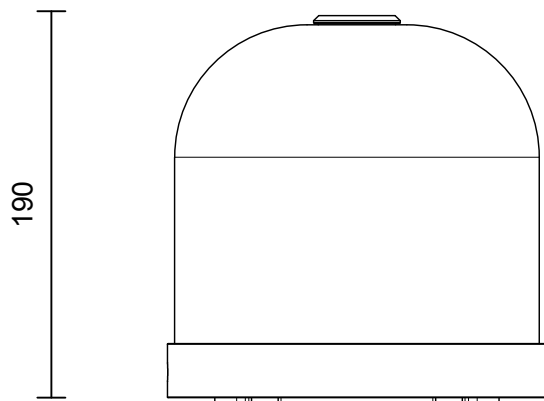

ROLO COLLECTION
MINI TABLE LAMP

ROLO COLLECTION

ARTICOLOSTUDIOS.COM

MINI TABLE LAMP

24/23

ABOUT ROLO

Rolo is an elegant extended family of twelve variations on a sculptural form reminiscent of 1980s Milanese design, yet markedly contemporary. A range of finishes effects warm or cool accents as desired.

LEAD TIME

6 - 8 weeks

LIGHT SOURCE

7.8W LED Board
700mA 11.1Vf CC
2700K
1000 total lumen output
Dimmable

WEIGHT

6kg

CERTIFICATION STANDARD

CE/AU