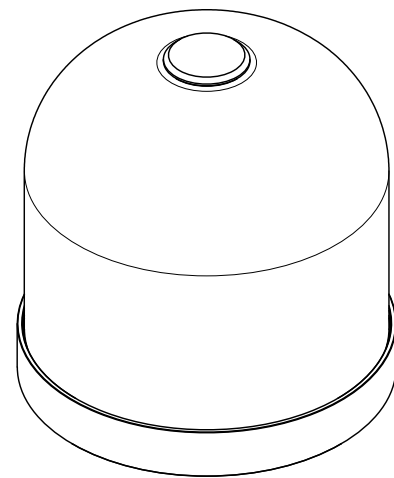

ROLO COLLECTION
MINI TABLE LAMP

ROLO COLLECTION

ARTICOLOSTUDIOS.COM

MINI TABLE LAMP

24/2

ABOUT ROLO

Rolo is an elegant extended family of twelve variations on a sculptural form reminiscent of 1980s Milanese design, yet markedly contemporary. A range of finishes effects warm or cool accents as desired.

LEAD TIME

6 - 8 weeks

LIGHT SOURCE

7.8W LED Board
700mA 11.1Vf CC
2700K
1000 total lumen output
Dimmable

WEIGHT

6kg

CERTIFICATION STANDARD

CE/AU