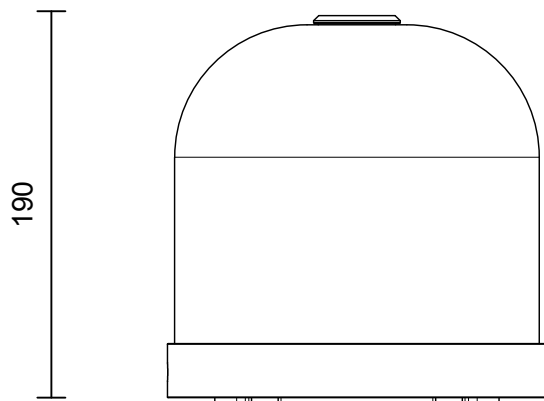

ROLO COLLECTION
MINI TABLE LAMP

ROLO COLLECTION

ARTICOLOSTUDIOS.COM

MINI TABLE LAMP

24/2

ABOUT ROLO

Rolo is an elegant extended family of twelve variations on a sculptural form reminiscent of 1980s Milanese design, yet markedly contemporary. A range of finishes effects warm or cool accents as desired.

LEAD TIME

6 - 8 weeks

LIGHT SOURCE

7.8W LED Board
700mA 11.1Vf CC
2700K
1000 total lumen output
Dimmable

WEIGHT

6kg

CERTIFICATION STANDARD

CE/AU