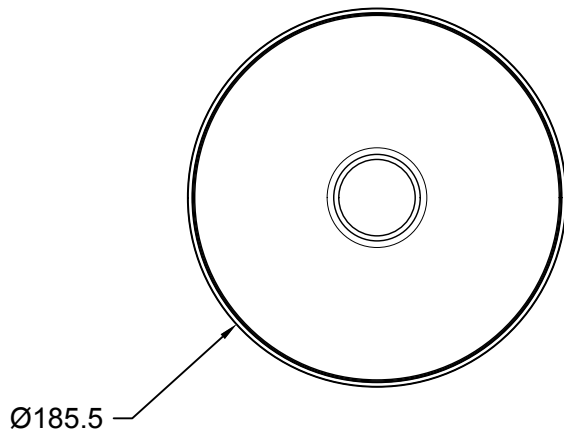

ROLO COLLECTION
MINI TABLE LAMP

ROLO COLLECTION

ARTICOLOSTUDIOS.COM

MINI TABLE LAMP

24/2

ABOUT ROLO

Rolo is an elegant extended family of twelve variations on a sculptural form reminiscent of 1980s Milanese design, yet markedly contemporary. A range of finishes effects warm or cool accents as desired.

LEAD TIME

6 - 8 weeks

LIGHT SOURCE

7.8W LED Board
700mA 11.1Vf CC
2700K
1000 total lumen output
Dimmable

WEIGHT

6kg

CERTIFICATION STANDARD

CE/AU