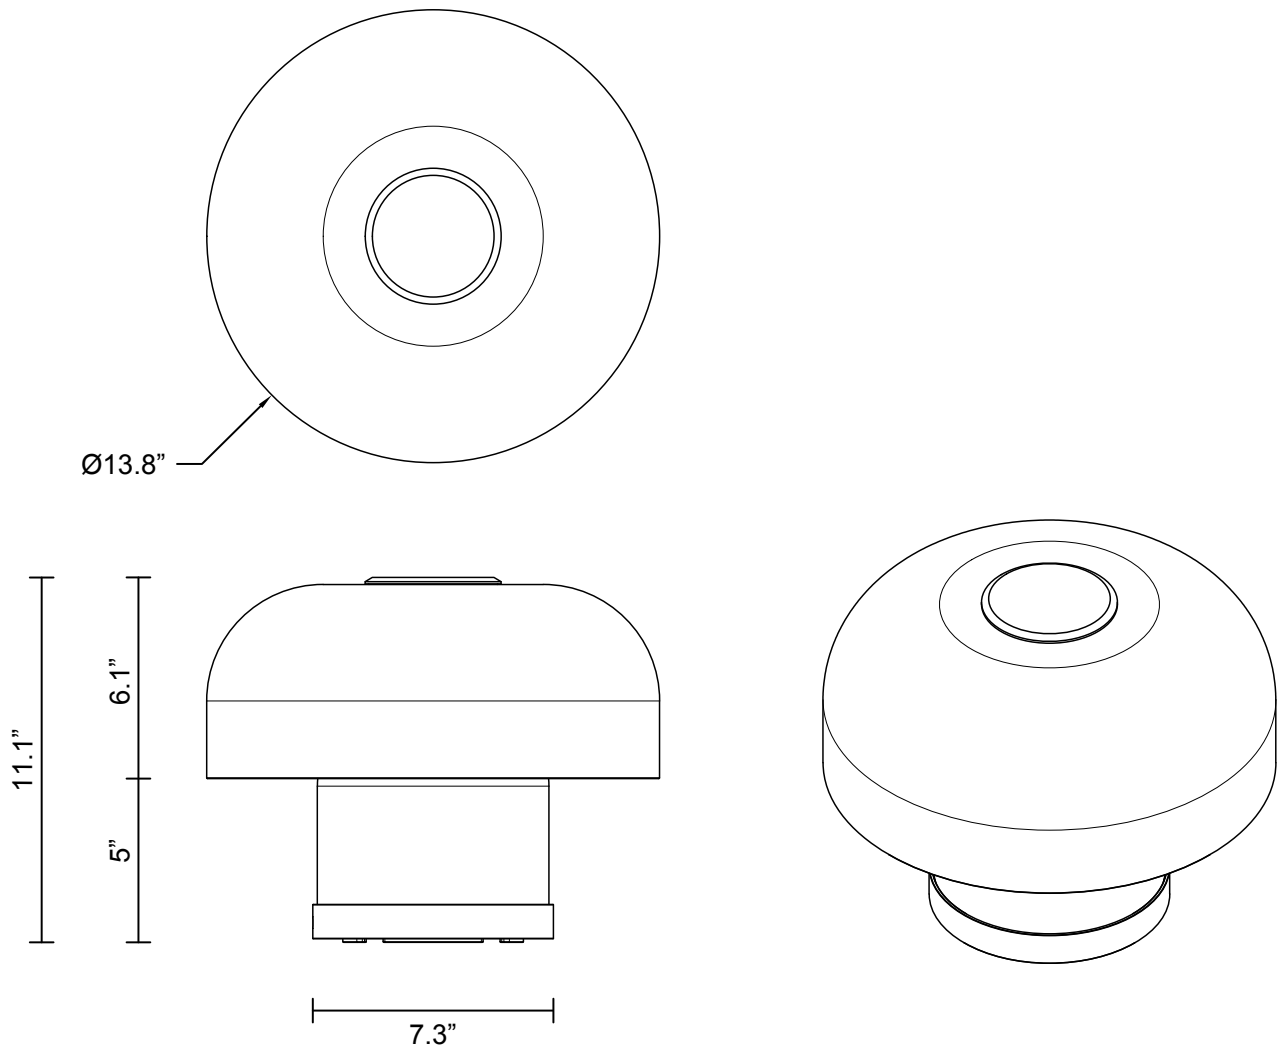

ROLO COLLECTION
MEDIUM TABLE LAMP

ROLO COLLECTION

ARTICOLOSTUDIOS.COM

MEDIUM TABLE LAMP

24/4

ABOUT ROLO

Rolo is an elegant extended family of twelve variations on a sculptural form reminiscent of 1980s Milanese design, yet markedly contemporary. A range of finishes effects warm or cool accents as desired.

LEAD TIME

8 - 10 weeks

LIGHT SOURCE

Snow Shade:

2 x 7.2W LED Board
550mA 11.1Vf CC
2700K
2000 total lumen output
Dimmable

Smoke Shade:

1 x 7.8W LED Board
700mA 11.1Vf CC
2700K
2000 total lumen output
Dimmable