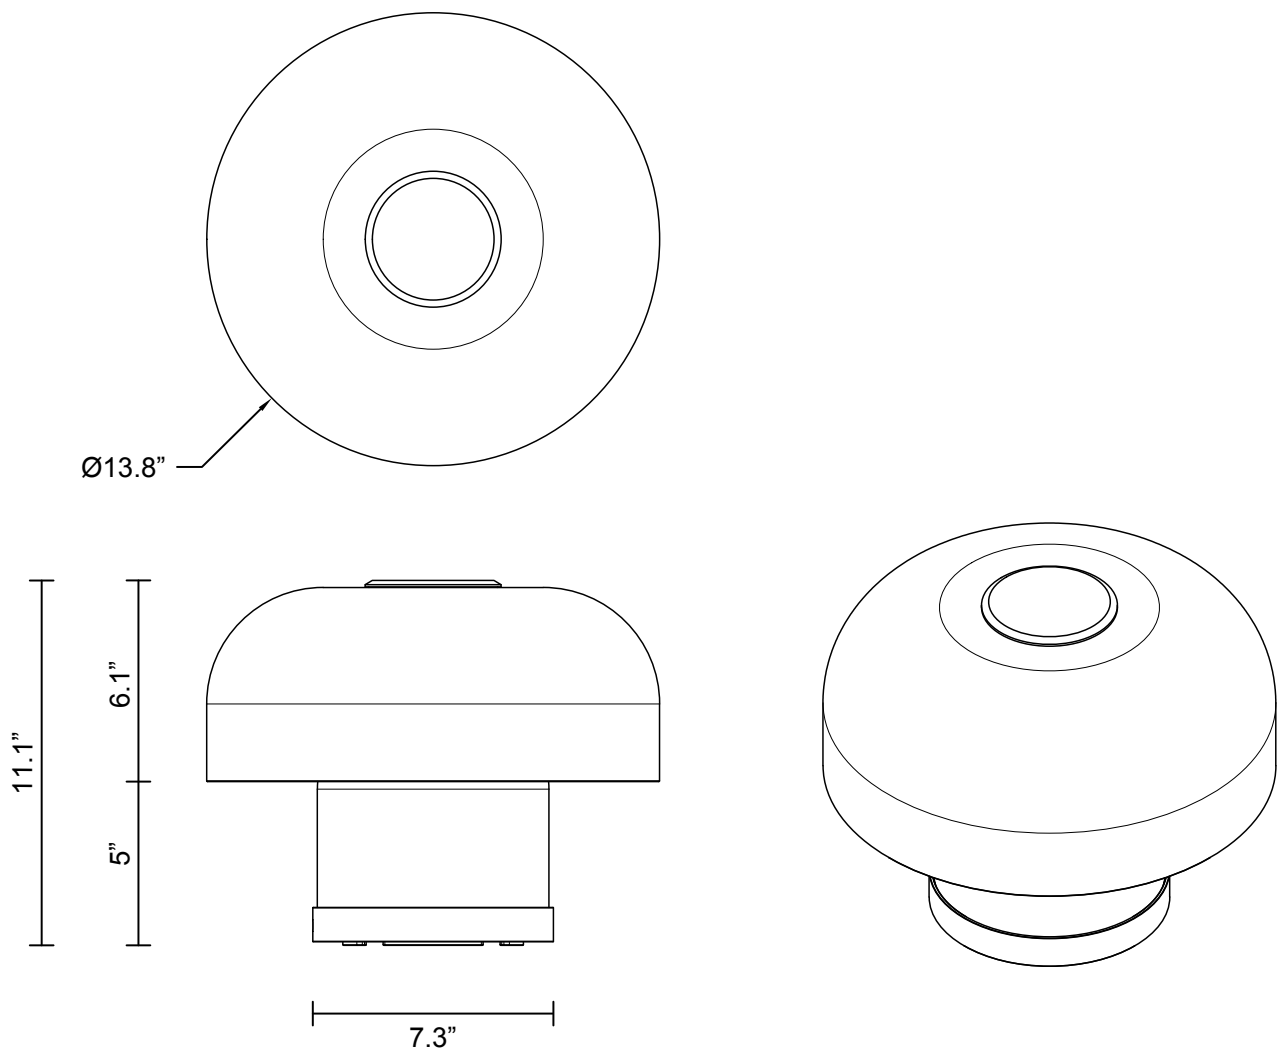

ROLO COLLECTION
MEDIUM TABLE LAMP

ROLO COLLECTION

ARTICOLOSTUDIOS.COM

MEDIUM TABLE LAMP

24V3

ABOUT ROLO

Rolo is an elegant extended family of twelve variations on a sculptural form reminiscent of 1980s Milanese design, yet markedly contemporary. A range of finishes effects warm or cool accents as desired.

LEAD TIME

8 - 10 weeks

LIGHT SOURCE

Snow Shade:

2 x 7.2W LED Board
550mA 11.1Vf CC
2700K
2000 total lumen output
Dimmable

Smoke Shade:

1 x 7.8W LED Board
700mA 11.1Vf CC
2700K
2000 total lumen output
Dimmable