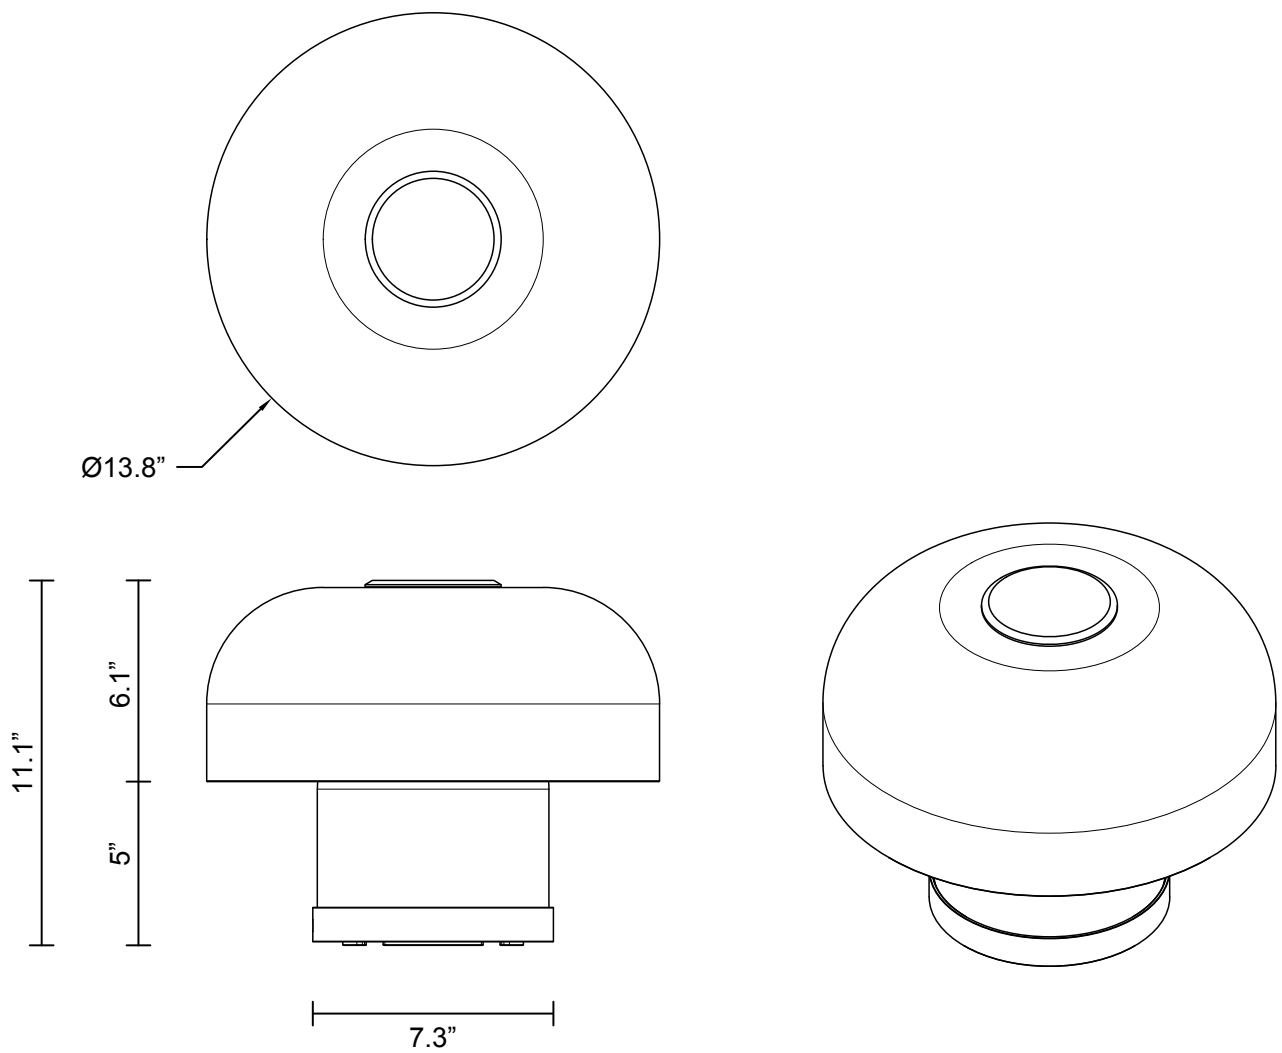

ROLO COLLECTION
MEDIUM TABLE LAMP

ROLO COLLECTION

ARTICOLOSTUDIOS.COM

MEDIUM TABLE LAMP

2442

ABOUT ROLO

Rolo is an elegant extended family of twelve variations on a sculptural form reminiscent of 1980s Milanese design, yet markedly contemporary. A range of finishes effects warm or cool accents as desired.

LEAD TIME

8 - 10 weeks

LIGHT SOURCE

2 x 7.8W LED Board
700mA 11.1Vf CC
2700K
2000 total lumen output
Dimmable

WEIGHT

20 lb

CERTIFICATION STANDARD

UL