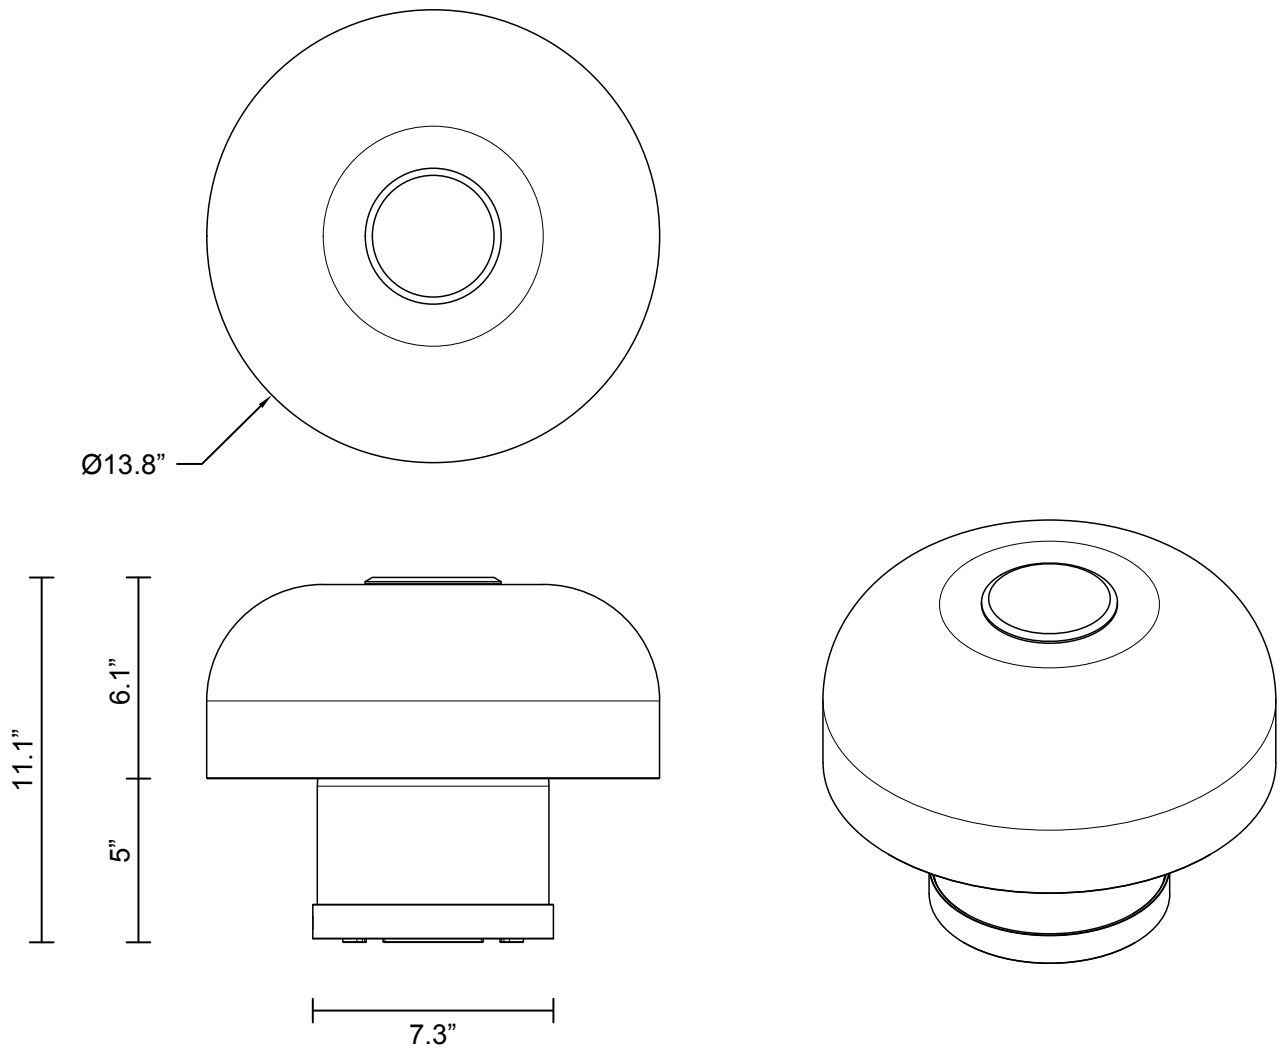

ROLO COLLECTION
MEDIUM TABLE LAMP

ROLO COLLECTION

ARTICOLOSTUDIOS.COM

MEDIUM TABLE LAMP

24V1

ABOUT ROLO

Rolo is an elegant extended family of twelve variations on a sculptural form reminiscent of 1980s Milanese design, yet markedly contemporary. A range of finishes effects warm or cool accents as desired.

LEAD TIME

8 - 10 weeks

LIGHT SOURCE

2 x 7.8W LED Board
700mA 11.1Vf CC
2700K
2000 total lumen output
Dimmable

WEIGHT

20 lb

CERTIFICATION STANDARD

UL