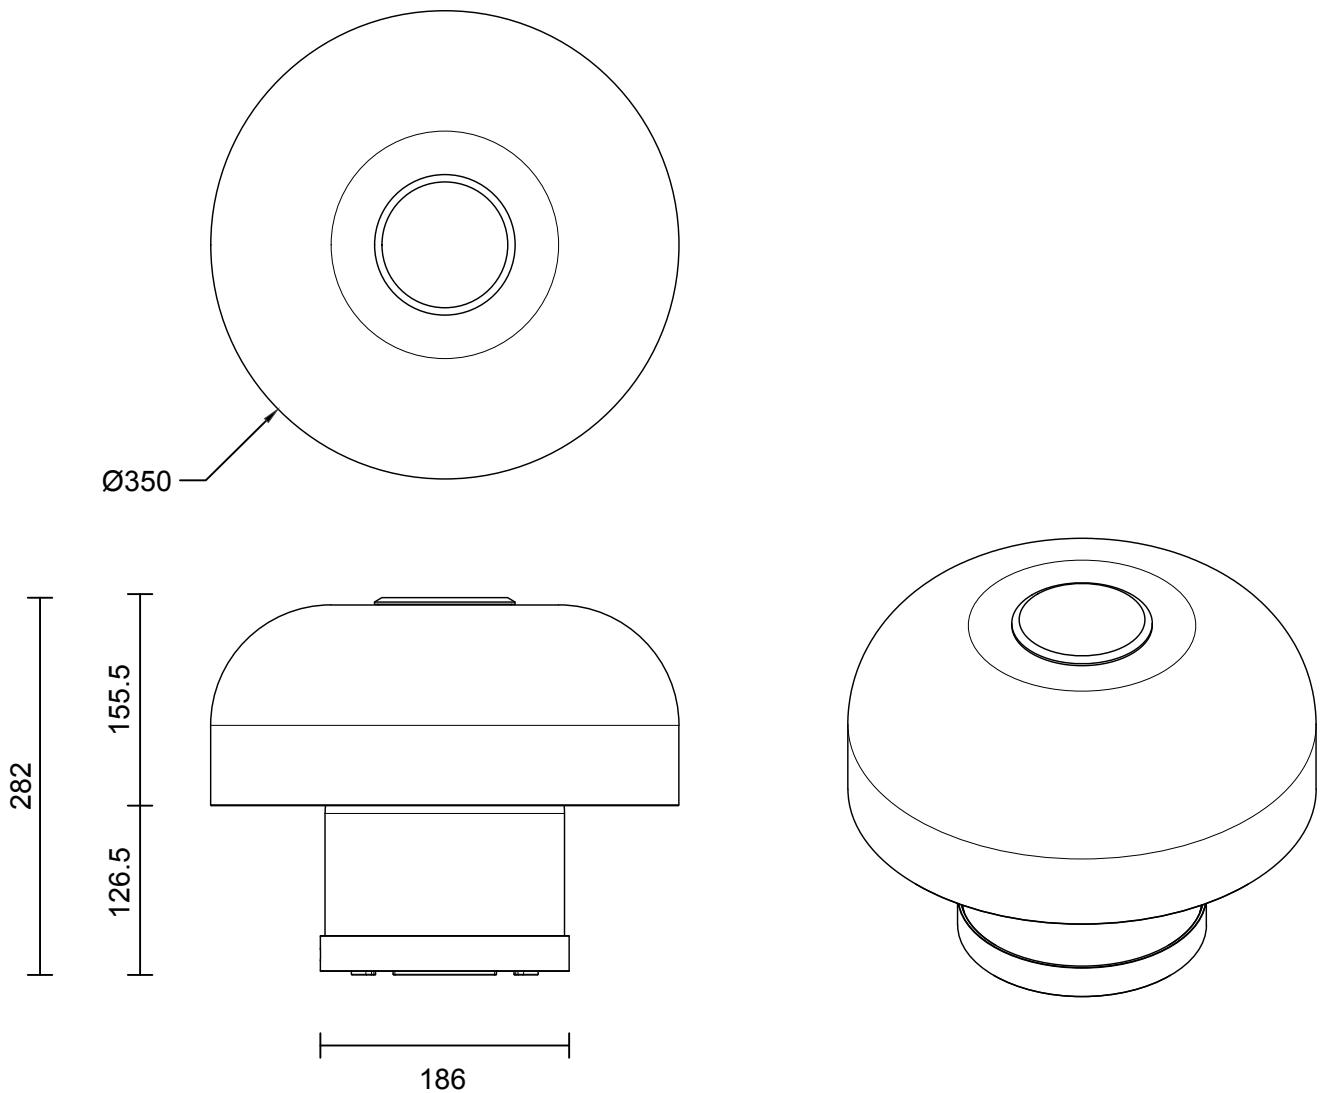

ROLO COLLECTION
MEDIUM TABLE LAMP

ROLO COLLECTION

ARTICOLOSTUDIOS.COM

MEDIUM TABLE LAMP

24/4

ABOUT ROLO

Rolo is an elegant extended family of twelve variations on a sculptural form reminiscent of 1980s Milanese design, yet markedly contemporary. A range of finishes effects warm or cool accents as desired.

LEAD TIME

6 - 8 weeks

LIGHT SOURCE

Snow Shade:

2 x 7.2W LED Board
550mA 11.1Vf CC
2700K
2000 total lumen output
Dimmable

Smoke Shade:

1 x 7.8W LED Board
700mA 11.1Vf CC
2700K
2000 total lumen output
Dimmable