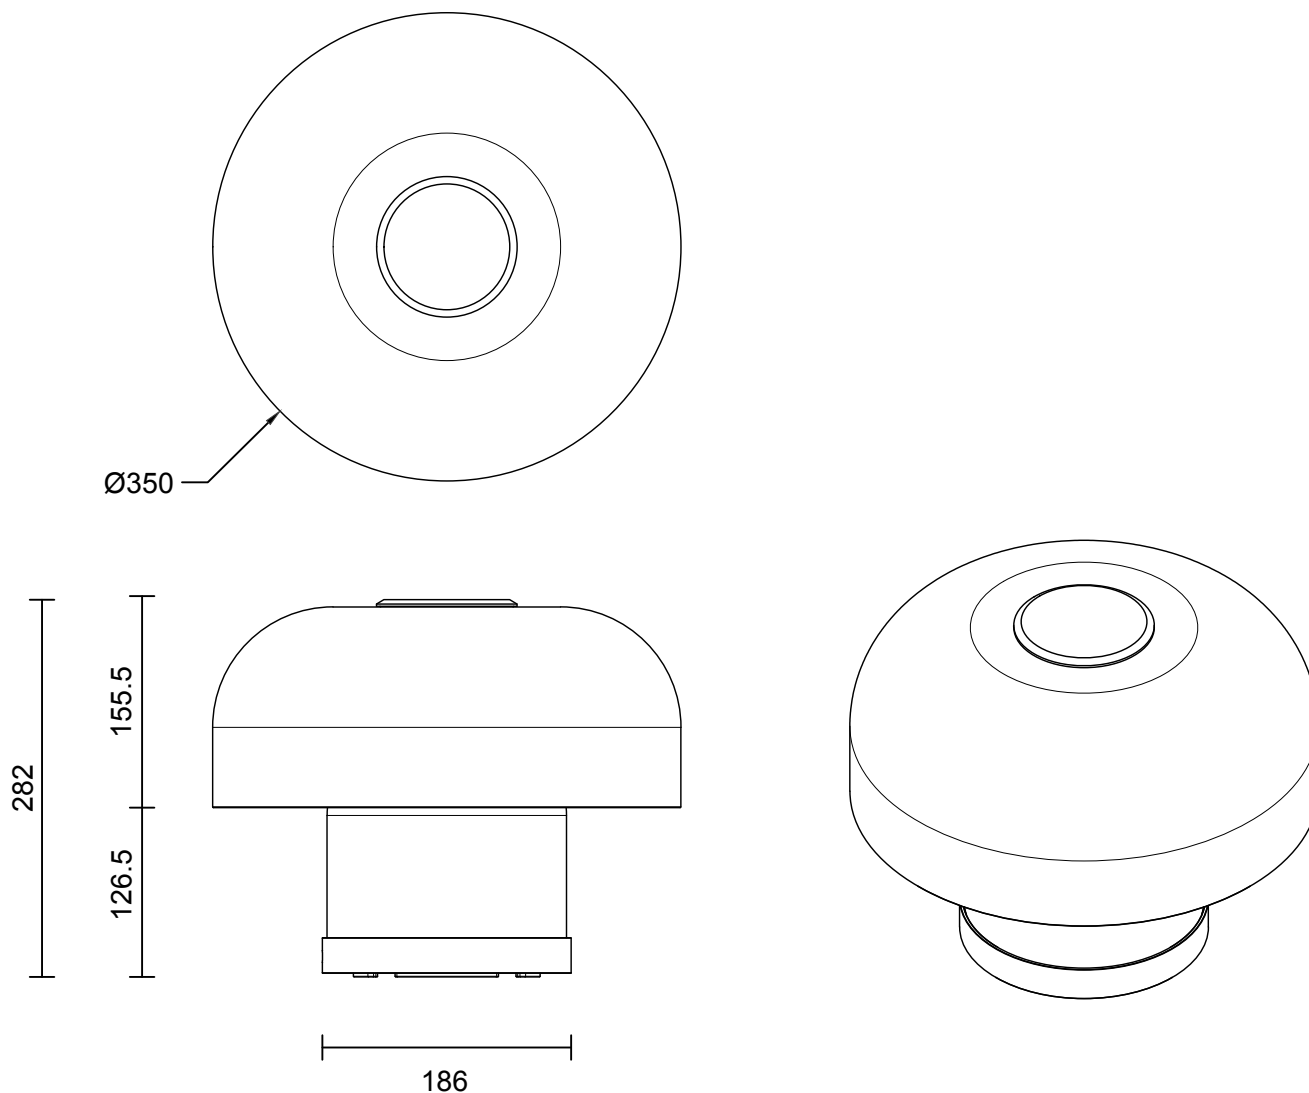

ROLO COLLECTION
MEDIUM TABLE LAMP

ROLO COLLECTION

ARTICOLOSTUDIOS.COM

MEDIUM TABLE LAMP

24V2

ABOUT ROLO

Rolo is an elegant extended family of twelve variations on a sculptural form reminiscent of 1980s Milanese design, yet markedly contemporary. A range of finishes effects warm or cool accents as desired.

LEAD TIME

6 - 8 weeks

LIGHT SOURCE

2 x 7.8W LED Board
700mA 11.1Vf CC
2700K
2000 total lumen output
Dimmable

WEIGHT

9kg

CERTIFICATION STANDARD

CE/AU