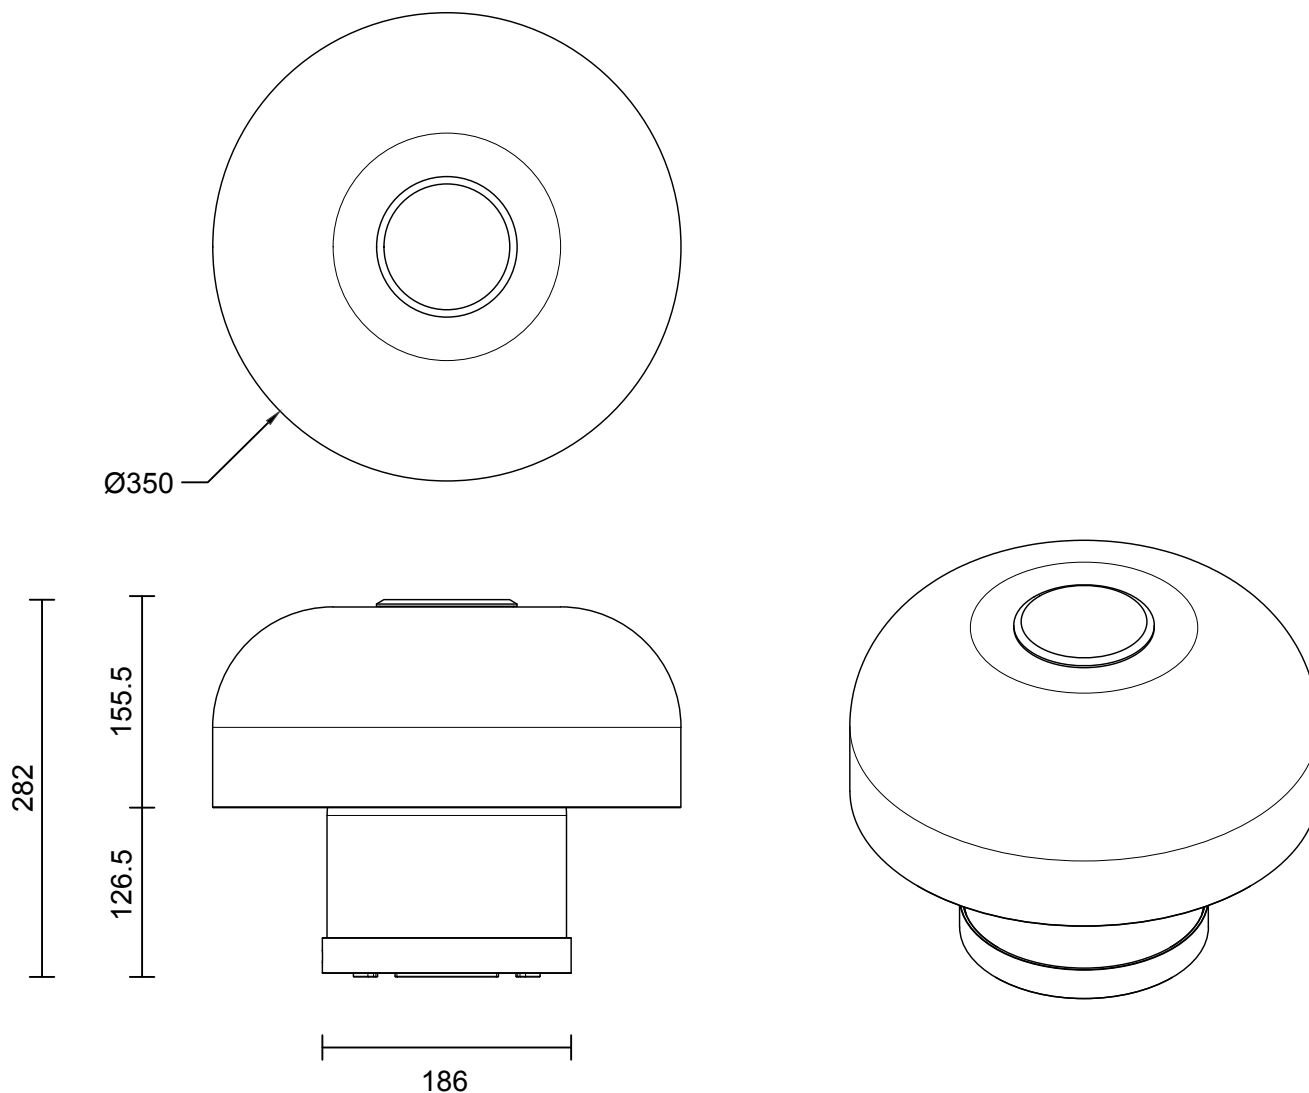

ROLO COLLECTION
MEDIUM TABLE LAMP

ROLO COLLECTION

ARTICOLOSTUDIOS.COM

MEDIUM TABLE LAMP

24V1

ABOUT ROLO

Rolo is an elegant extended family of twelve variations on a sculptural form reminiscent of 1980s Milanese design, yet markedly contemporary. A range of finishes effects warm or cool accents as desired.

LEAD TIME

6 - 8 weeks

LIGHT SOURCE

2 x 7.8W LED Board
700mA 11.1Vf CC
2700K
2000 total lumen output
Dimmable

WEIGHT

9kg

CERTIFICATION STANDARD

CE/AU