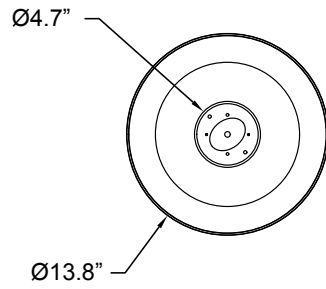

ROLO COLLECTION
LARGE UP DOWN PENDANT

ARTICOLOSTUDIOS.COM

2442

ABOUT ROLO

Rolo is an elegant extended family of twelve variations on a sculptural form reminiscent of 1980s Milanese design, yet markedly contemporary. A range of finishes effects warm or cool accents as desired.

LEAD TIME

8 - 10 weeks

LIGHT SOURCE

2 x 7.8W LED Board
700mA 11.1Vf CC
2700K
2000 total lumen output
Dimmable

INSTALLATION

Supplied with an external driver and mounting plate to fit 4.0 square Jbox

ROD LENGTH

Rod lengths range from 15.75" (400mm) - 63" (1600mm), in increments of 3.94" (100mm)

FITTING FINISHES

Brass
Bronze*
Black Powder Coat

*As Bronze is a hand applied finish, the depth of colour will vary

SHADE COLOURS

Snow
Smoke

WEIGHT

22 lb

CERTIFICATION STANDARD

UL

WARRANTY

3 years