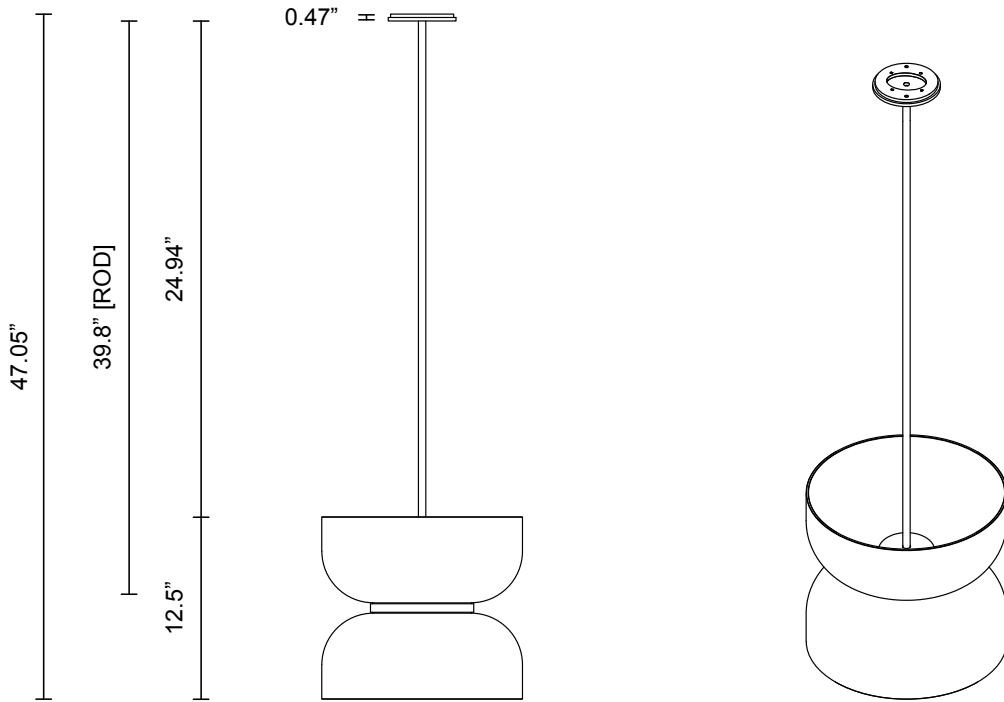

ROLO COLLECTION
LARGE UP DOWN PENDANT

ROLO COLLECTION
LARGE UP DOWN PENDANT

ARTICOLOSTUDIOS.COM

2442

ABOUT ROLO

Rolo is an elegant extended family of twelve variations on a sculptural form reminiscent of 1980s Milanese design, yet markedly contemporary. A range of finishes effects warm or cool accents as desired.

LEAD TIME

8 - 10 weeks

LIGHT SOURCE

2 x 7.8W LED Board
700mA 11.1Vf CC
2700K
2000 total lumen output
Dimmable

INSTALLATION

Supplied with an external driver and mounting plate to fit 4.0 square Jbox

ROD LENGTH

Rod lengths range from 15.75" (400mm) - 63" (1600mm), in increments of 3.94" (100mm)

FITTING FINISHES

Brass
Bronze*
Black Powder Coat

*As Bronze is a hand applied finish, the depth of colour will vary

SHADE COLOURS