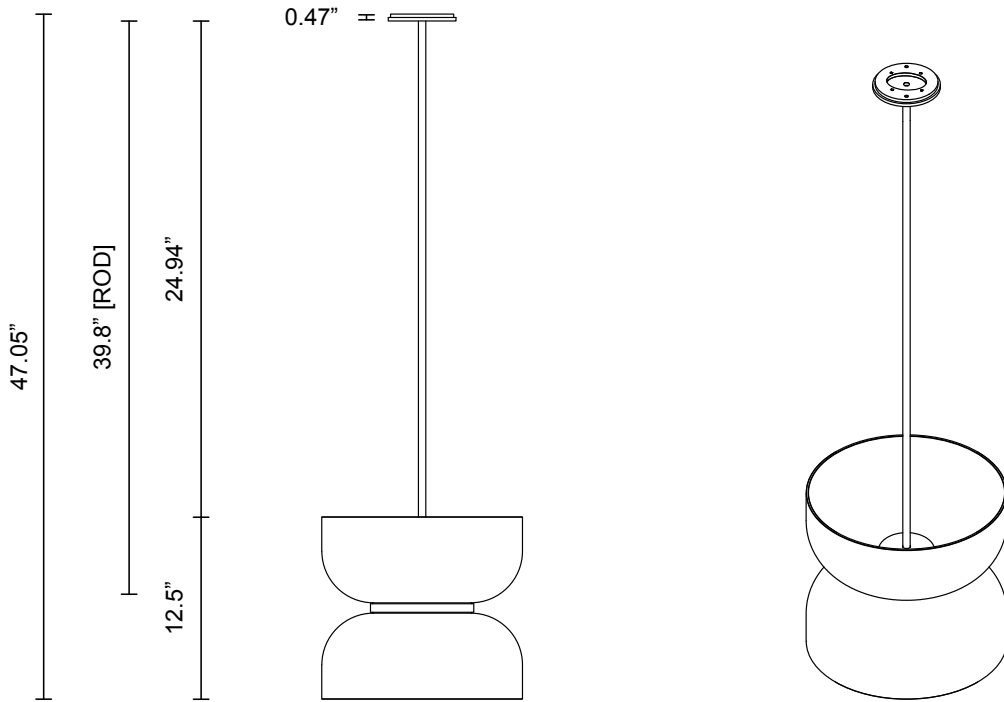

ROLO COLLECTION
LARGE UP DOWN PENDANT

ROLO COLLECTION
LARGE UP DOWN PENDANT

24411

ABOUT ROLO

Rolo is an elegant extended family of twelve variations on a sculptural form reminiscent of 1980s Milanese design, yet markedly contemporary. A range of finishes effects warm or cool accents as desired.

LEAD TIME

8 - 10 weeks

LIGHT SOURCE

2 x 7.8W LED Board
700mA 11.1Vf CC
2700K
2000 total lumen output
Dimmable

INSTALLATION

Supplied with an external driver and mounting plate to fit 4.0 square Jbox

ROD LENGTH

Rod lengths range from 15.75" (400mm) - 63" (1600mm), in increments of 3.94" (100mm)

FITTING FINISHES

Brass
Mid Bronze
Black Powder Coat
White (Shoji) Gloss Powder Coat

SHADE COLOURS

Snow
Smoke

WEIGHT

22 lb