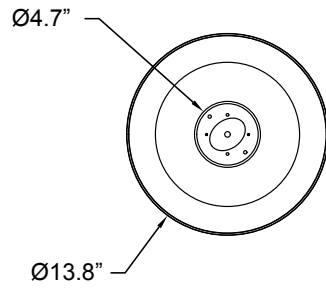

ROLO COLLECTION
LARGE UP DOWN PENDANT

24411

ABOUT ROLO

Rolo is an elegant extended family of twelve variations on a sculptural form reminiscent of 1980s Milanese design, yet markedly contemporary. A range of finishes effects warm or cool accents as desired.

LEAD TIME

8 - 10 weeks

LIGHT SOURCE

2 x 7.8W LED Board
700mA 11.1Vf CC
2700K
2000 total lumen output
Dimmable

INSTALLATION

Supplied with an external driver and mounting plate to fit 4.0 square Jbox

ROD LENGTH

Rod lengths range from 15.75" (400mm) - 63" (1600mm), in increments of 3.94" (100mm)

FITTING FINISHES

Brass
Mid Bronze
Black Powder Coat
White (Shoji) Gloss Powder Coat

SHADE COLOURS

Snow
Smoke

WEIGHT

22 lb

CERTIFICATION STANDARD

UL

WARRANTY

3 years