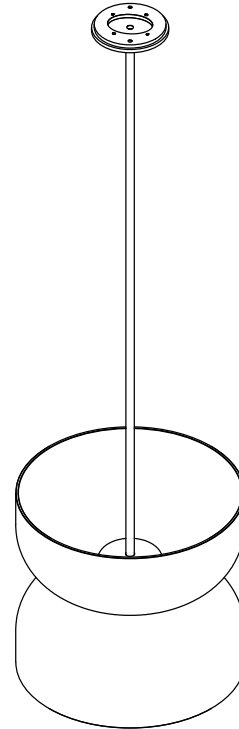

ROLO COLLECTION  
LARGE UP DOWN PENDANT

ROLO COLLECTION  
LARGE UP DOWN PENDANT

ARTICOLOSTUDIOS.COM

24/2

**ABOUT ROLO**

Rolo is an elegant extended family of twelve variations on a sculptural form reminiscent of 1980s Milanese design, yet markedly contemporary. A range of finishes effects warm or cool accents as desired.

**LEAD TIME**

6 - 8 weeks

**LIGHT SOURCE**

2 x 7.8W LED Board  
700mA 11.1Vf CC  
2700K  
2000 total lumen output  
Dimmable

**INSTALLATION**

Supplied with an external driver

**ROD LENGTH**

Rod lengths range between 400mm - 1600mm, in increments of 100mm