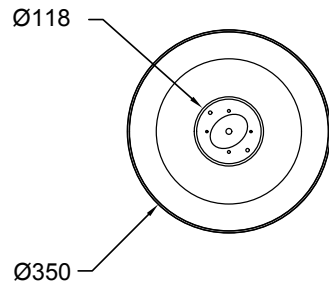

ROLO COLLECTION
LARGE UP DOWN PENDANT

ARTICOLOSTUDIOS.COM

24/2

ABOUT ROLO

Rolo is an elegant extended family of twelve variations on a sculptural form reminiscent of 1980s Milanese design, yet markedly contemporary. A range of finishes effects warm or cool accents as desired.

LEAD TIME

6 - 8 weeks

LIGHT SOURCE

2 x 7.8W LED Board
700mA 11.1Vf CC
2700K
2000 total lumen output
Dimmable

INSTALLATION

Supplied with an external driver

ROD LENGTH

Rod lengths range between 400mm - 1600mm, in increments of 100mm

WEIGHT

10kg

CERTIFICATION STANDARD

CE/AU

WARRANTY

3 years

FITTING FINISHES

Brass
Bronze*
Black Powder Coat

*As Bronze is a hand applied finish, the depth of colour will vary

SHADE COLOURS

Snow
Smoke