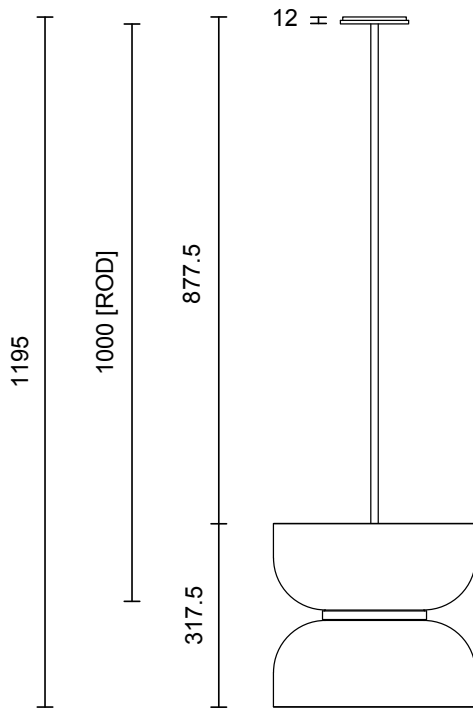

ROLO COLLECTION  
LARGE UP DOWN PENDANT

ROLO COLLECTION  
LARGE UP DOWN PENDANT

ARTICOLOSTUDIOS.COM

24/2

**ABOUT ROLO**

Rolo is an elegant extended family of twelve variations on a sculptural form reminiscent of 1980s Milanese design, yet markedly contemporary. A range of finishes effects warm or cool accents as desired.

**LEAD TIME**

6 - 8 weeks

**LIGHT SOURCE**

2 x 7.8W LED Board  
700mA 11.1Vf CC  
2700K  
2000 total lumen output  
Dimmable

**INSTALLATION**

Supplied with an external driver

**ROD LENGTH**

Rod lengths range between 400mm - 1600mm, in increments of 100mm