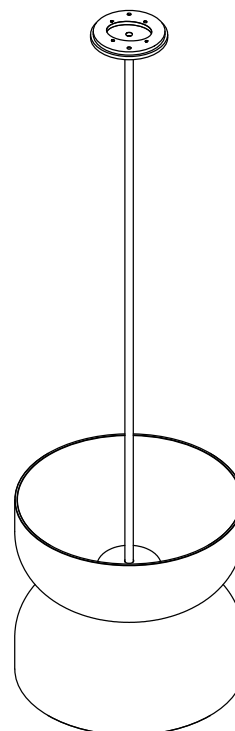

ROLO COLLECTION  
LARGE UP DOWN PENDANT

## LARGE UP DOWN PENDANT

ARTICOLOSTUDIOS.COM

24V1

### ABOUT ROLO

Rolo is an elegant extended family of twelve variations on a sculptural form reminiscent of 1980s Milanese design, yet markedly contemporary. A range of finishes effects warm or cool accents as desired.

### ROD LENGTH

Rod lengths range between 400mm - 1600mm, in increments of 100mm