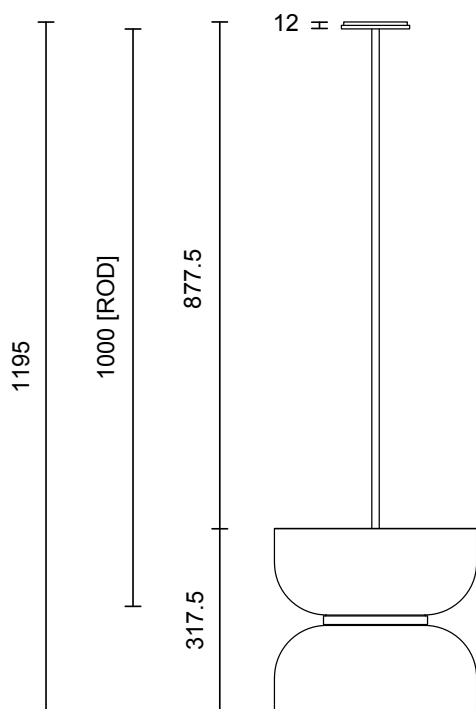

ROLO COLLECTION

LARGE UP DOWN PENDANT

ARTICOLOSTUDIOS.COM

24V1

ABOUT ROLO

Rolo is an elegant extended family of twelve variations on a sculptural form reminiscent of 1980s Milanese design, yet markedly contemporary. A range of finishes effects warm or cool accents as desired.

LEAD TIME

6 - 8 weeks

LIGHT SOURCE

2 x 7.8W LED Board
700mA 11.1Vf CC
2700K
2000 total lumen output
Dimmable

INSTALLATION

Supplied with an external driver

ROD LENGTH

Rod lengths range between 400mm - 1600mm, in increments of 100mm

WEIGHT

10kg

CERTIFICATION STANDARD

CE/AU

WARRANTY

3 years

FITTING FINISHES

Brass
Mid Bronze
Black Powder Coat
White (Shoji) Gloss Powder Coat

SHADE COLOURS

Snow
Smoke