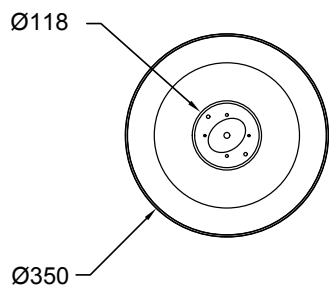

ROLO COLLECTION

LARGE UP DOWN PENDANT

ARTICOLOSTUDIOS.COM

24V1

ABOUT ROLO

Rolo is an elegant extended family of twelve variations on a sculptural form reminiscent of 1980s Milanese design, yet markedly contemporary. A range of finishes effects warm or cool accents as desired.

LEAD TIME

6 - 8 weeks

LIGHT SOURCE

2 x 7.8W LED Board
700mA 11.1Vf CC
2700K
2000 total lumen output
Dimmable

INSTALLATION

Supplied with an external driver

ROD LENGTH

Rod lengths range between 400mm - 1600mm, in increments of 100mm

WEIGHT

10kg

CERTIFICATION STANDARD

CE/AU

WARRANTY

3 years

FITTING FINISHES

Brass
Mid Bronze
Black Powder Coat
White (Shoji) Gloss Powder Coat

SHADE COLOURS

Snow
Smoke