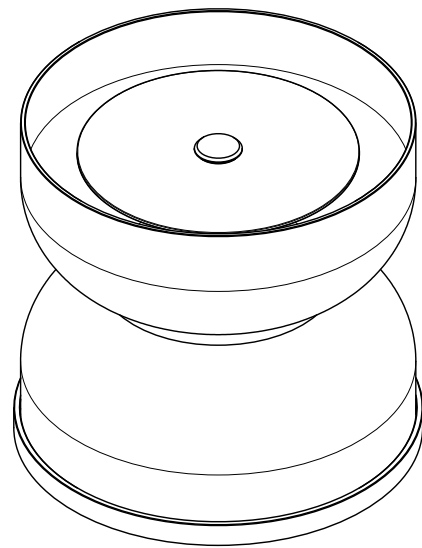

ROLO COLLECTION
LARGE TABLE LAMP

ROLO COLLECTION

ARTICOLOSTUDIOS.COM

LARGE TABLE LAMP

24/4

ABOUT ROLO

Rolo is an elegant extended family of twelve variations on a sculptural form reminiscent of 1980s Milanese design, yet markedly contemporary. A range of finishes effects warm or cool accents as desired.

LEAD TIME

8 - 10 weeks

LIGHT SOURCE

1x 8.4W LED Board
700mA 11.1Vf CC +
1x 12.6W LED Board
1x 1050mA 11.1Vf CC
2700K
2000 total lumen output
Dimmable

WEIGHT

31 lb

CERTIFICATION STANDARD

UL