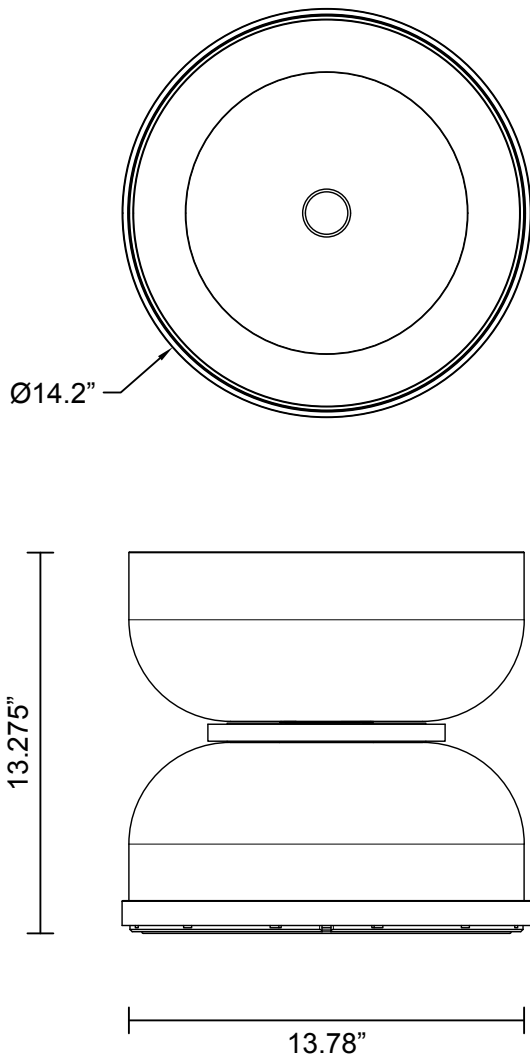

ROLO COLLECTION
LARGE TABLE LAMP

ROLO COLLECTION

ARTICOLOSTUDIOS.COM

LARGE TABLE LAMP

24/4

ABOUT ROLO

Rolo is an elegant extended family of twelve variations on a sculptural form reminiscent of 1980s Milanese design, yet markedly contemporary. A range of finishes effects warm or cool accents as desired.

LEAD TIME

8 - 10 weeks

LIGHT SOURCE

1x 8.4W LED Board
700mA 11.1Vf CC +
1x 12.6W LED Board
1x 1050mA 11.1Vf CC
2700K
2000 total lumen output
Dimmable

WEIGHT

31 lb

CERTIFICATION STANDARD

UL