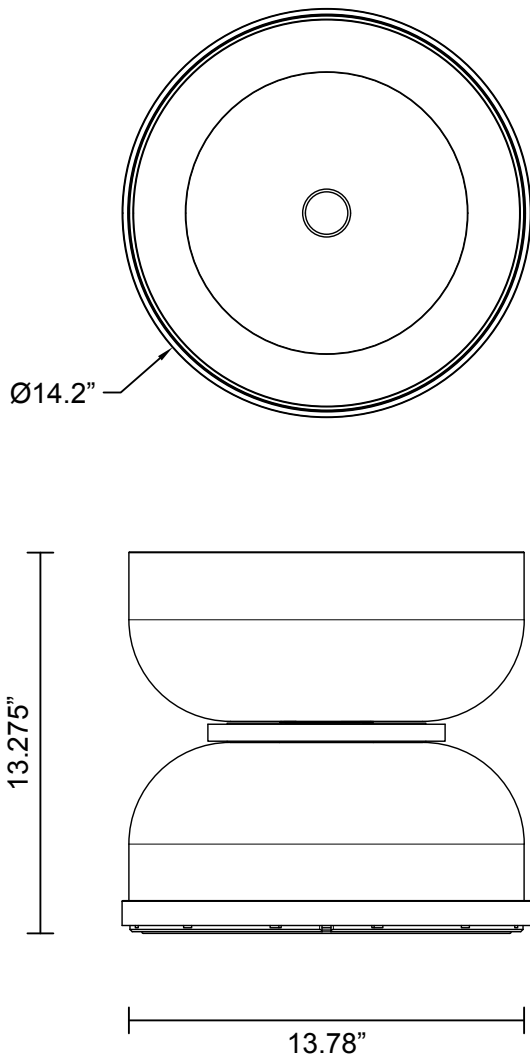

ROLO COLLECTION
LARGE TABLE LAMP

ROLO COLLECTION

ARTICOLOSTUDIOS.COM

LARGE TABLE LAMP

24V3

ABOUT ROLO

Rolo is an elegant extended family of twelve variations on a sculptural form reminiscent of 1980s Milanese design, yet markedly contemporary. A range of finishes effects warm or cool accents as desired.

LEAD TIME

8 - 10 weeks

LIGHT SOURCE

2 x 7.8W LED Board
700mA 11.1Vf CC
2700K
2000 total lumen output
Dimmable

WEIGHT

31 lb

CERTIFICATION STANDARD

UL