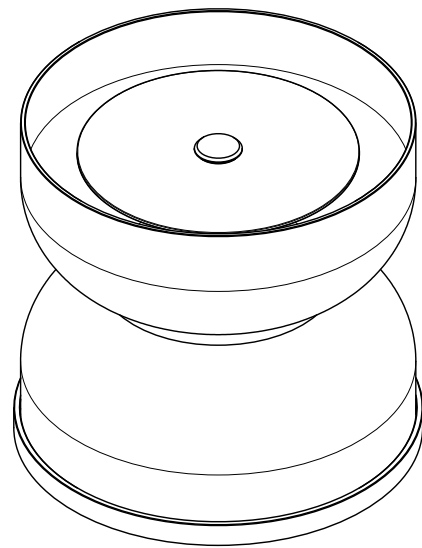

ROLO COLLECTION
LARGE TABLE LAMP

ROLO COLLECTION

ARTICOLOSTUDIOS.COM

LARGE TABLE LAMP

24V3

ABOUT ROLO

Rolo is an elegant extended family of twelve variations on a sculptural form reminiscent of 1980s Milanese design, yet markedly contemporary. A range of finishes effects warm or cool accents as desired.

LEAD TIME

8 - 10 weeks

LIGHT SOURCE

2 x 7.8W LED Board
700mA 11.1Vf CC
2700K
2000 total lumen output
Dimmable

WEIGHT

31 lb

CERTIFICATION STANDARD

UL