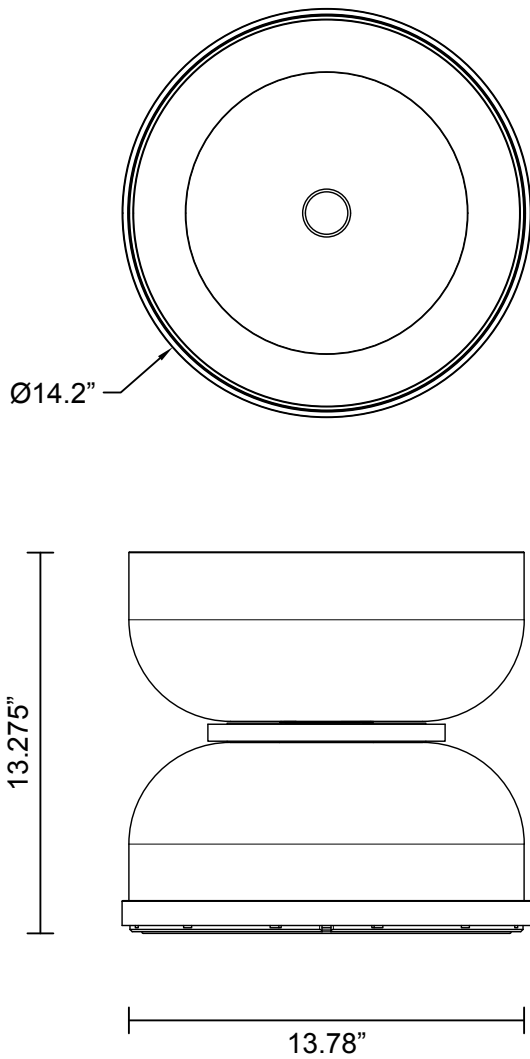

ROLO COLLECTION
LARGE TABLE LAMP

ROLO COLLECTION

ARTICOLOSTUDIOS.COM

LARGE TABLE LAMP

24V1

ABOUT ROLO

Rolo is an elegant extended family of twelve variations on a sculptural form reminiscent of 1980s Milanese design, yet markedly contemporary. A range of finishes effects warm or cool accents as desired.

LEAD TIME

8 - 10 weeks

LIGHT SOURCE

2 x 7.8W LED Board
700mA 11.1Vf CC
2700K
2000 total lumen output
Dimmable

WEIGHT

31 lb

CERTIFICATION STANDARD

UL