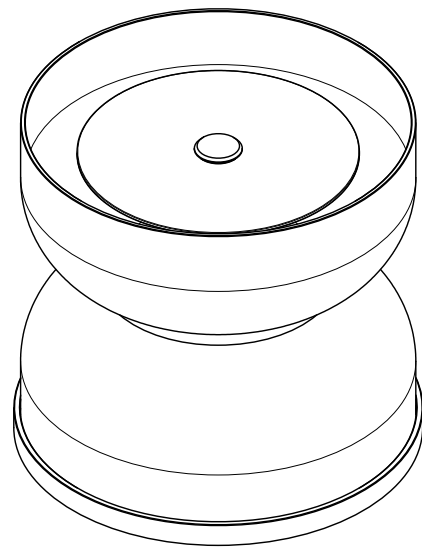

ROLO COLLECTION
LARGE TABLE LAMP

ROLO COLLECTION

ARTICOLOSTUDIOS.COM

LARGE TABLE LAMP

24V1

ABOUT ROLO

Rolo is an elegant extended family of twelve variations on a sculptural form reminiscent of 1980s Milanese design, yet markedly contemporary. A range of finishes effects warm or cool accents as desired.

LEAD TIME

8 - 10 weeks

LIGHT SOURCE

2 x 7.8W LED Board
700mA 11.1Vf CC
2700K
2000 total lumen output
Dimmable

WEIGHT

31 lb

CERTIFICATION STANDARD

UL