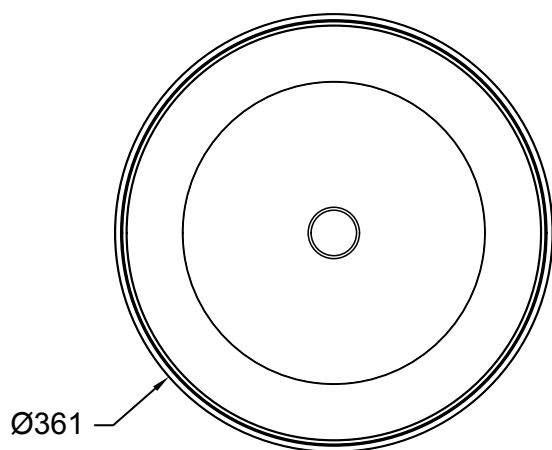

ROLO COLLECTION
LARGE TABLE LAMP

ROLO COLLECTION

ARTICOLOSTUDIOS.COM

LARGE TABLE LAMP

24/4

ABOUT ROLO

Rolo is an elegant extended family of twelve variations on a sculptural form reminiscent of 1980s Milanese design, yet markedly contemporary. A range of finishes effects warm or cool accents as desired.

LEAD TIME

6 - 8 weeks

LIGHT SOURCE

1x 8.4W LED Board
700mA 11.1Vf CC +
1x 12.6W LED Board
1x 1050mA 11.1Vf CC
2700K
2000 total lumen output
Dimmable

WEIGHT

14kg

CERTIFICATION STANDARD

CE/AU