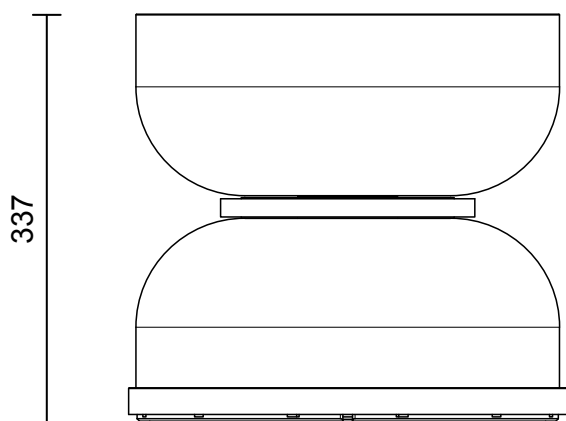

ROLO COLLECTION
LARGE TABLE LAMP

ROLO COLLECTION

ARTICOLOSTUDIOS.COM

LARGE TABLE LAMP

24/4

ABOUT ROLO

Rolo is an elegant extended family of twelve variations on a sculptural form reminiscent of 1980s Milanese design, yet markedly contemporary. A range of finishes effects warm or cool accents as desired.

LEAD TIME

6 - 8 weeks

LIGHT SOURCE

1x 8.4W LED Board
700mA 11.1Vf CC +
1x 12.6W LED Board
1x 1050mA 11.1Vf CC
2700K
2000 total lumen output
Dimmable

WEIGHT

14kg

CERTIFICATION STANDARD

CE/AU