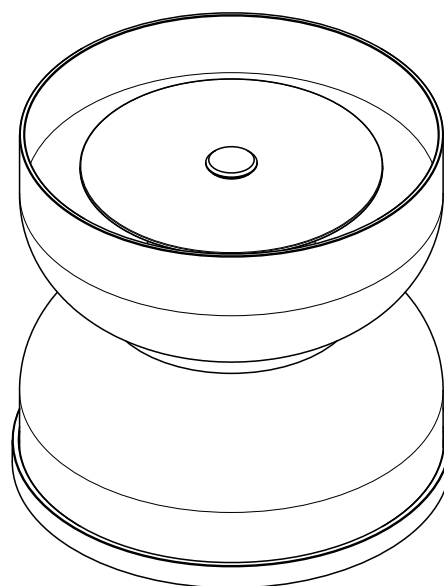

ROLO COLLECTION
LARGE TABLE LAMP

ROLO COLLECTION

ARTICOLOSTUDIOS.COM

LARGE TABLE LAMP

24/4

ABOUT ROLO

Rolo is an elegant extended family of twelve variations on a sculptural form reminiscent of 1980s Milanese design, yet markedly contemporary. A range of finishes effects warm or cool accents as desired.