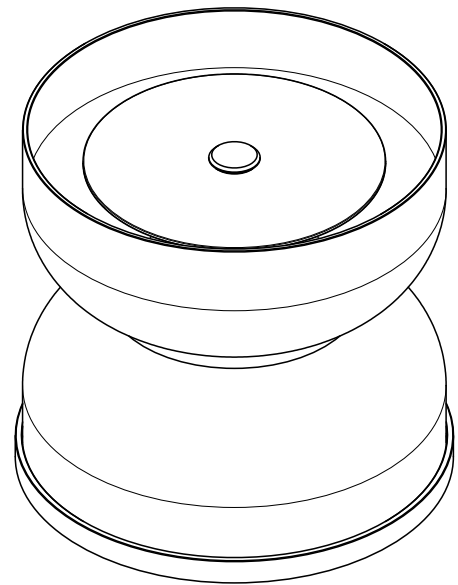

ROLO COLLECTION
LARGE TABLE LAMP

ROLO COLLECTION

ARTICOLOSTUDIOS.COM

LARGE TABLE LAMP

24V3

ABOUT ROLO

Rolo is an elegant extended family of twelve variations on a sculptural form reminiscent of 1980s Milanese design, yet markedly contemporary. A range of finishes effects warm or cool accents as desired.

LEAD TIME

6 - 8 weeks

LIGHT SOURCE

2 x 7.8W LED Board
700mA 11.1Vf CC
2700K
2000 total lumen output
Dimmable

WEIGHT

14kg

CERTIFICATION STANDARD

CE/AU