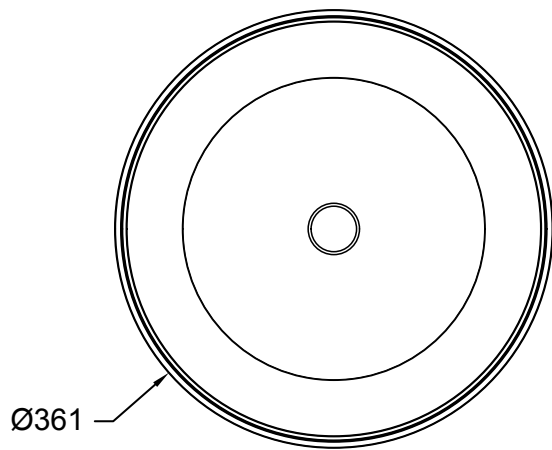

ROLO COLLECTION
LARGE TABLE LAMP

ROLO COLLECTION

ARTICOLOSTUDIOS.COM

LARGE TABLE LAMP

24V3

ABOUT ROLO

Rolo is an elegant extended family of twelve variations on a sculptural form reminiscent of 1980s Milanese design, yet markedly contemporary. A range of finishes effects warm or cool accents as desired.

LEAD TIME

6 - 8 weeks

LIGHT SOURCE

2 x 7.8W LED Board
700mA 11.1Vf CC
2700K
2000 total lumen output
Dimmable

WEIGHT

14kg

CERTIFICATION STANDARD

CE/AU