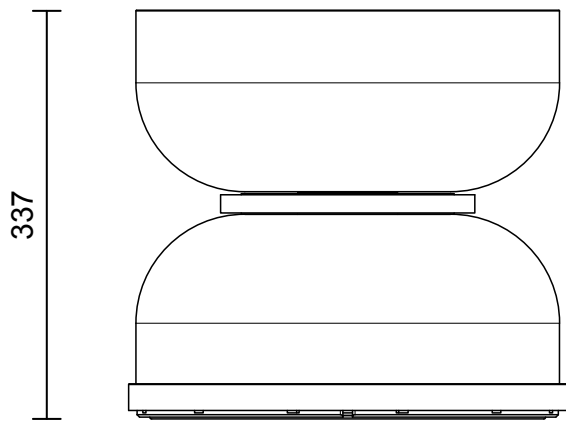

ROLO COLLECTION
LARGE TABLE LAMP

ROLO COLLECTION

ARTICOLOSTUDIOS.COM

LARGE TABLE LAMP

24V3

ABOUT ROLO

Rolo is an elegant extended family of twelve variations on a sculptural form reminiscent of 1980s Milanese design, yet markedly contemporary. A range of finishes effects warm or cool accents as desired.

LEAD TIME

6 - 8 weeks

LIGHT SOURCE

2 x 7.8W LED Board
700mA 11.1Vf CC
2700K
2000 total lumen output
Dimmable

WEIGHT

14kg

CERTIFICATION STANDARD

CE/AU