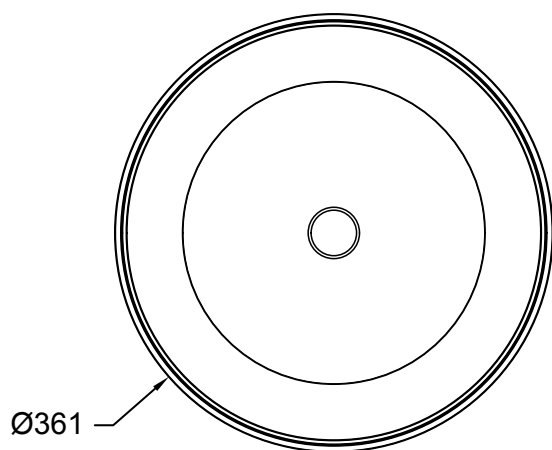

ROLO COLLECTION
LARGE TABLE LAMP

ROLO COLLECTION

ARTICOLOSTUDIOS.COM

LARGE TABLE LAMP

24V1

ABOUT ROLO

Rolo is an elegant extended family of twelve variations on a sculptural form reminiscent of 1980s Milanese design, yet markedly contemporary. A range of finishes effects warm or cool accents as desired.

LEAD TIME

6 - 8 weeks

LIGHT SOURCE

2 x 7.8W LED Board
700mA 11.1Vf CC
2700K
2000 total lumen output
Dimmable

WEIGHT

14kg

CERTIFICATION STANDARD

CE/AU