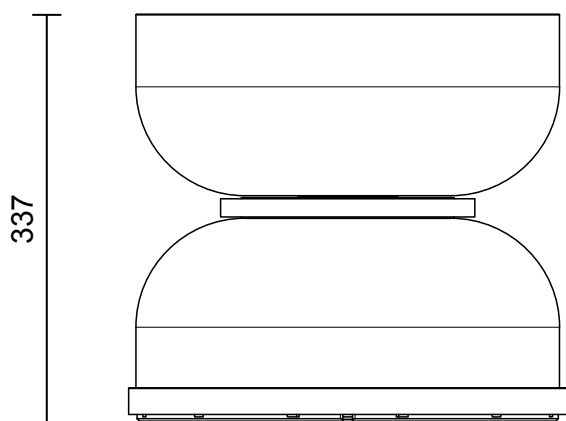

ROLO COLLECTION
LARGE TABLE LAMP

ROLO COLLECTION

ARTICOLOSTUDIOS.COM

LARGE TABLE LAMP

24V1

ABOUT ROLO

Rolo is an elegant extended family of twelve variations on a sculptural form reminiscent of 1980s Milanese design, yet markedly contemporary. A range of finishes effects warm or cool accents as desired.

LEAD TIME

6 - 8 weeks

LIGHT SOURCE

2 x 7.8W LED Board
700mA 11.1Vf CC
2700K
2000 total lumen output
Dimmable

WEIGHT

14kg

CERTIFICATION STANDARD

CE/AU