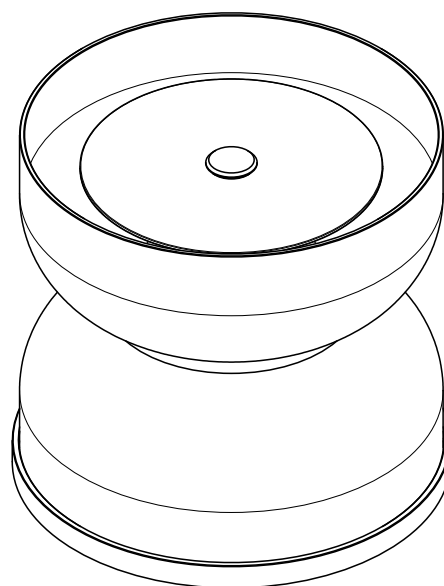

ROLO COLLECTION
LARGE TABLE LAMP

ROLO COLLECTION

ARTICOLOSTUDIOS.COM

LARGE TABLE LAMP

24V1

ABOUT ROLO

Rolo is an elegant extended family of twelve variations on a sculptural form reminiscent of 1980s Milanese design, yet markedly contemporary. A range of finishes effects warm or cool accents as desired.

LEAD TIME

6 - 8 weeks

LIGHT SOURCE

2 x 7.8W LED Board
700mA 11.1Vf CC
2700K
2000 total lumen output
Dimmable

WEIGHT

14kg

CERTIFICATION STANDARD

CE/AU