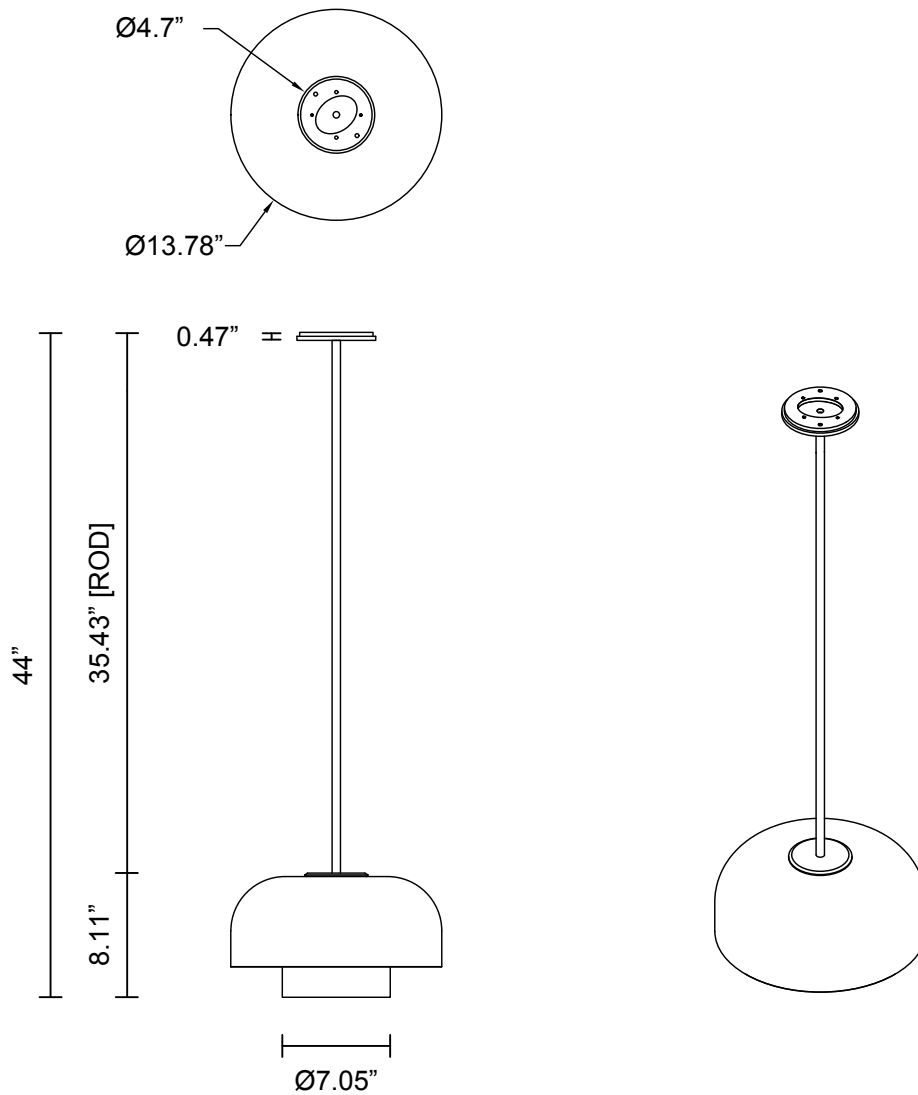

ROLO COLLECTION
LARGE DOUBLE DOWN PENDANT

ROLO COLLECTION
LARGE DOUBLE DOWN PENDANT

ARTICOLOSTUDIOS.COM

2442

ABOUT ROLO

Rolo is an elegant extended family of twelve variations on a sculptural form reminiscent of 1980s Milanese design, yet markedly contemporary. A range of finishes effects warm or cool accents as desired.

LEAD TIME

8 - 10 weeks

LIGHT SOURCE

7.8W LED Board
700mA 11.1Vf CC
2700K
1000 total lumen output
Dimmable

INSTALLATION

Supplied with an external driver and mounting plate to fit 4.0 square Jbox

ROD LENGTH

Rod lengths range from 15.75" (400mm) - 63" (1600mm), in increments of 3.94" (100mm)

FITTING FINISHES

Brass
Bronze*
Black Powder Coat

*As Bronze is a hand applied finish, the depth of colour will vary

SHADE COLOURS

Snow
Smoke

WEIGHT

17.5 lb

CERTIFICATION STANDARD