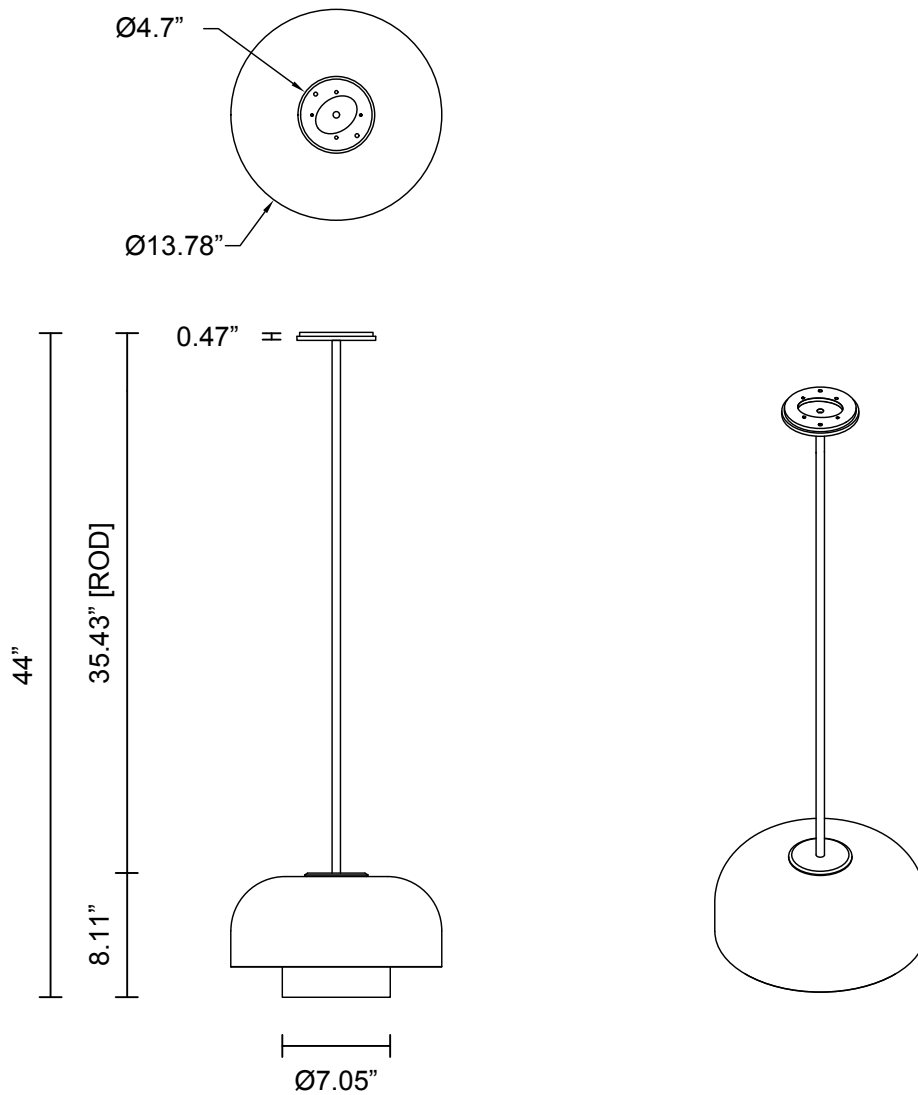

ROLO COLLECTION
LARGE DOUBLE DOWN PENDANT

ROLO COLLECTION
LARGE DOUBLE DOWN PENDANT

ARTICOLOSTUDIOS.COM

2441

ABOUT ROLO

Rolo is an elegant extended family of twelve variations on a sculptural form reminiscent of 1980s Milanese design, yet markedly contemporary. A range of finishes effects warm or cool accents as desired.

LEAD TIME

8 - 10 weeks

LIGHT SOURCE

7.8W LED Board
700mA 11.1Vf CC
2700K
1000 total lumen output
Dimmable

INSTALLATION

Supplied with an external driver and mounting plate to fit 4.0 square Jbox

ROD LENGTH

Rod lengths range from 15.75" (400mm) - 63" (1600mm), in increments of 3.94" (100mm)

FITTING FINISHES

Brass
Mid Bronze
Black Powder Coat
White (Shoji) Gloss Powder Coat

SHADE COLOURS

Snow
Smoke

WEIGHT

17.5 lb

CERTIFICATION STANDARD

UL