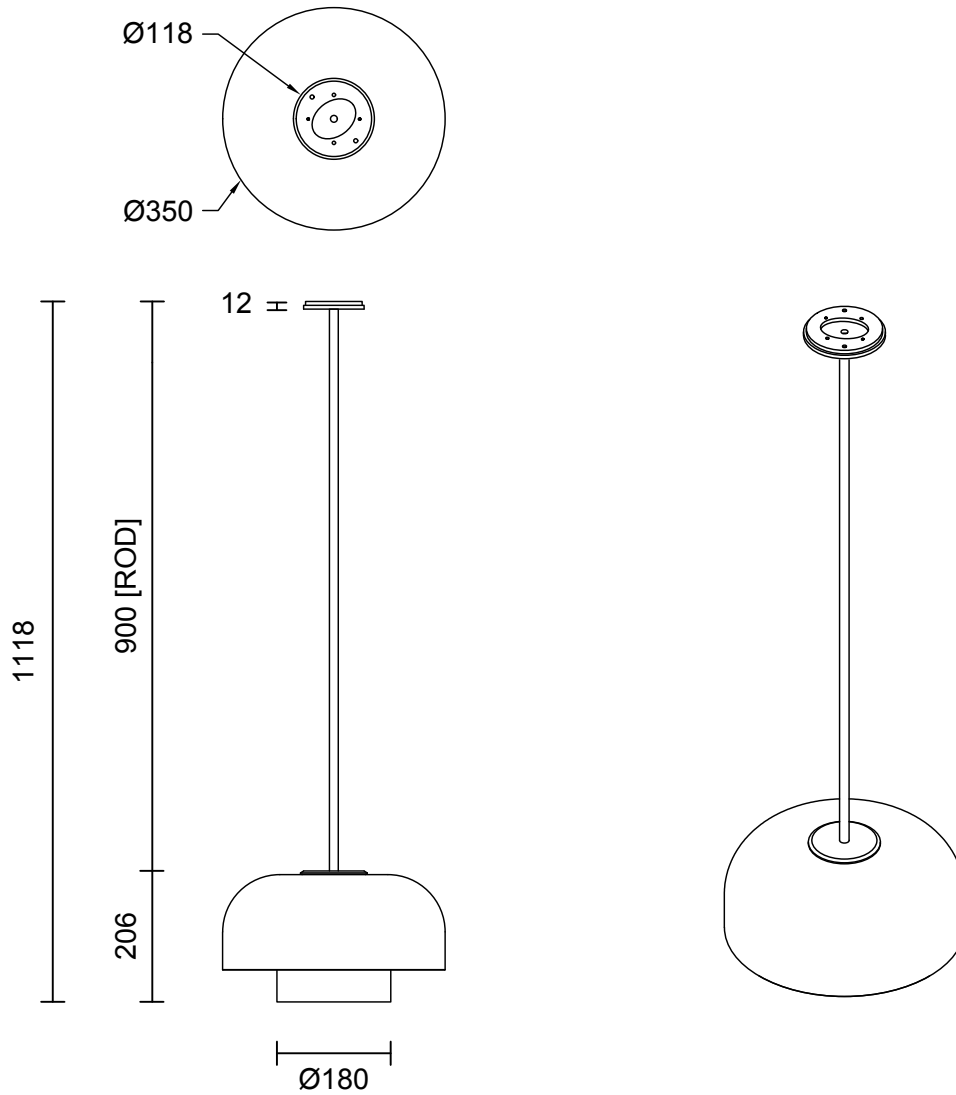

## LARGE DOUBLE DOWN PENDANT

24V2

### LEAD TIME

6 - 8 weeks

### ROD LENGTH

Rod lengths range between 400mm - 1600mm, in increments of 100mm