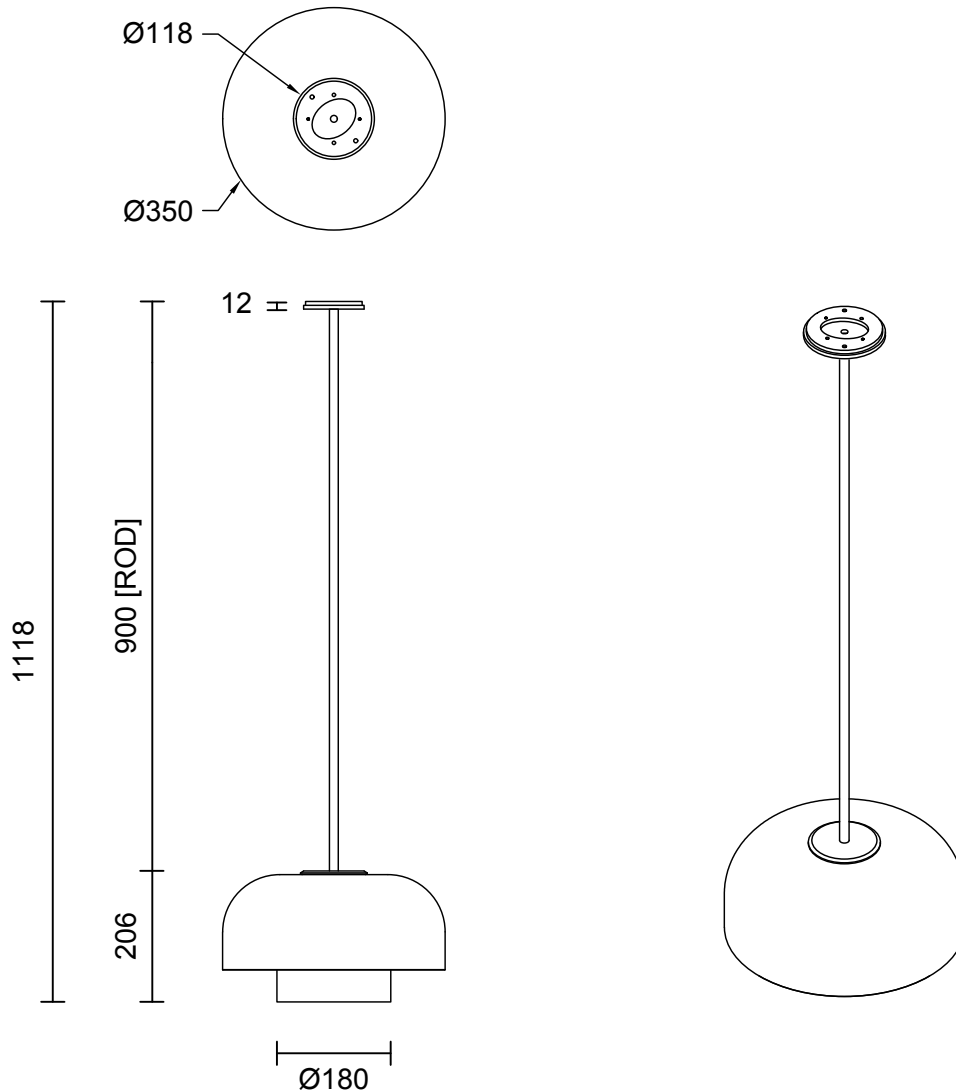

## LARGE DOUBLE DOWN PENDANT

24V1

### LEAD TIME

6 - 8 weeks

### ROD LENGTH

Rod lengths range between 400mm - 1600mm, in increments of 100mm