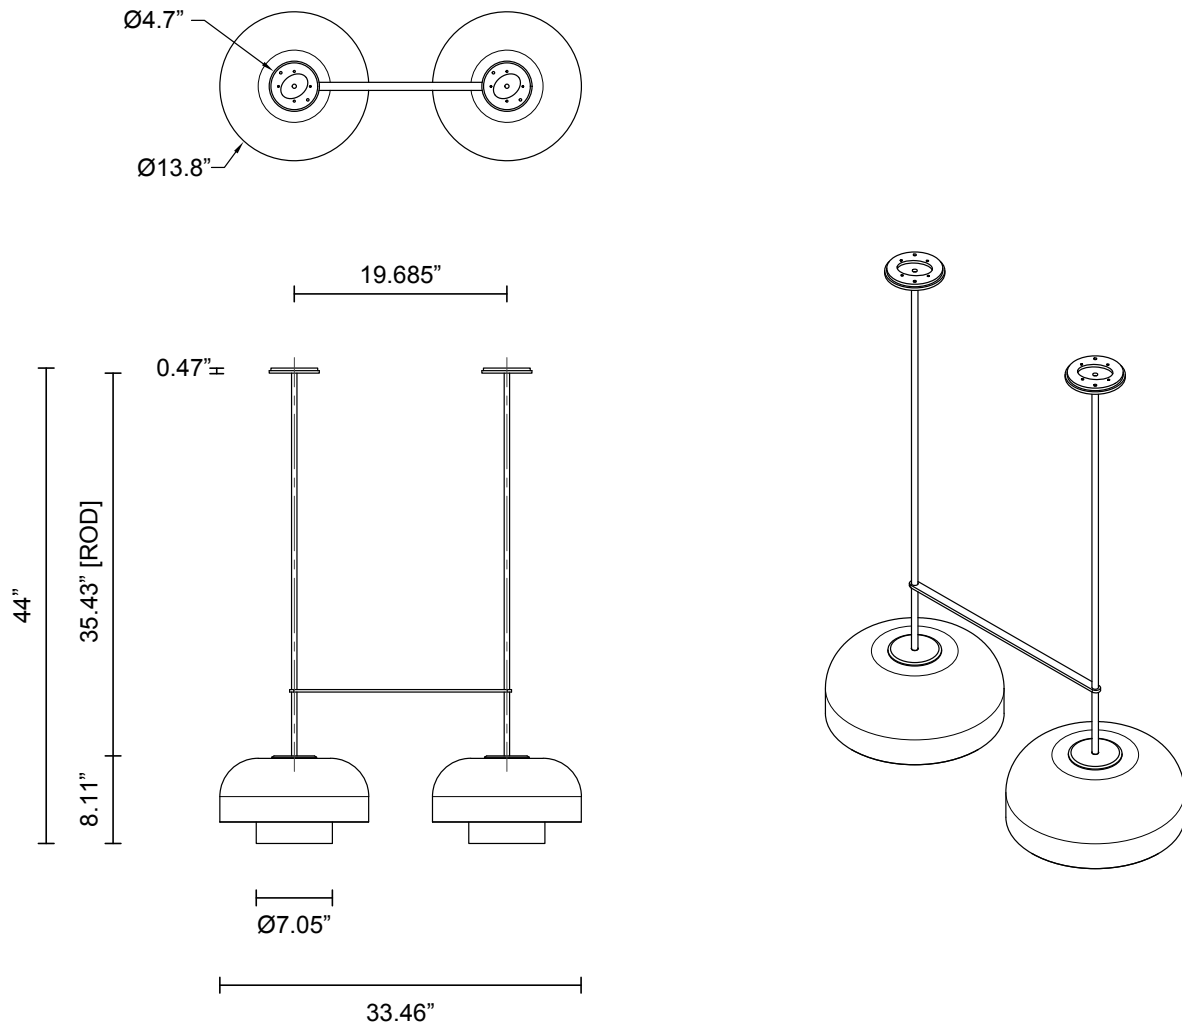

## LARGE DOUBLE DOWN DOUBLE PENDANT

24V2

### ROD LENGTH

Rod lengths range from 15.75" (400mm) - 63" (1600mm), in increments of 3.94" (100mm)

### WEIGHT

37.5 lb