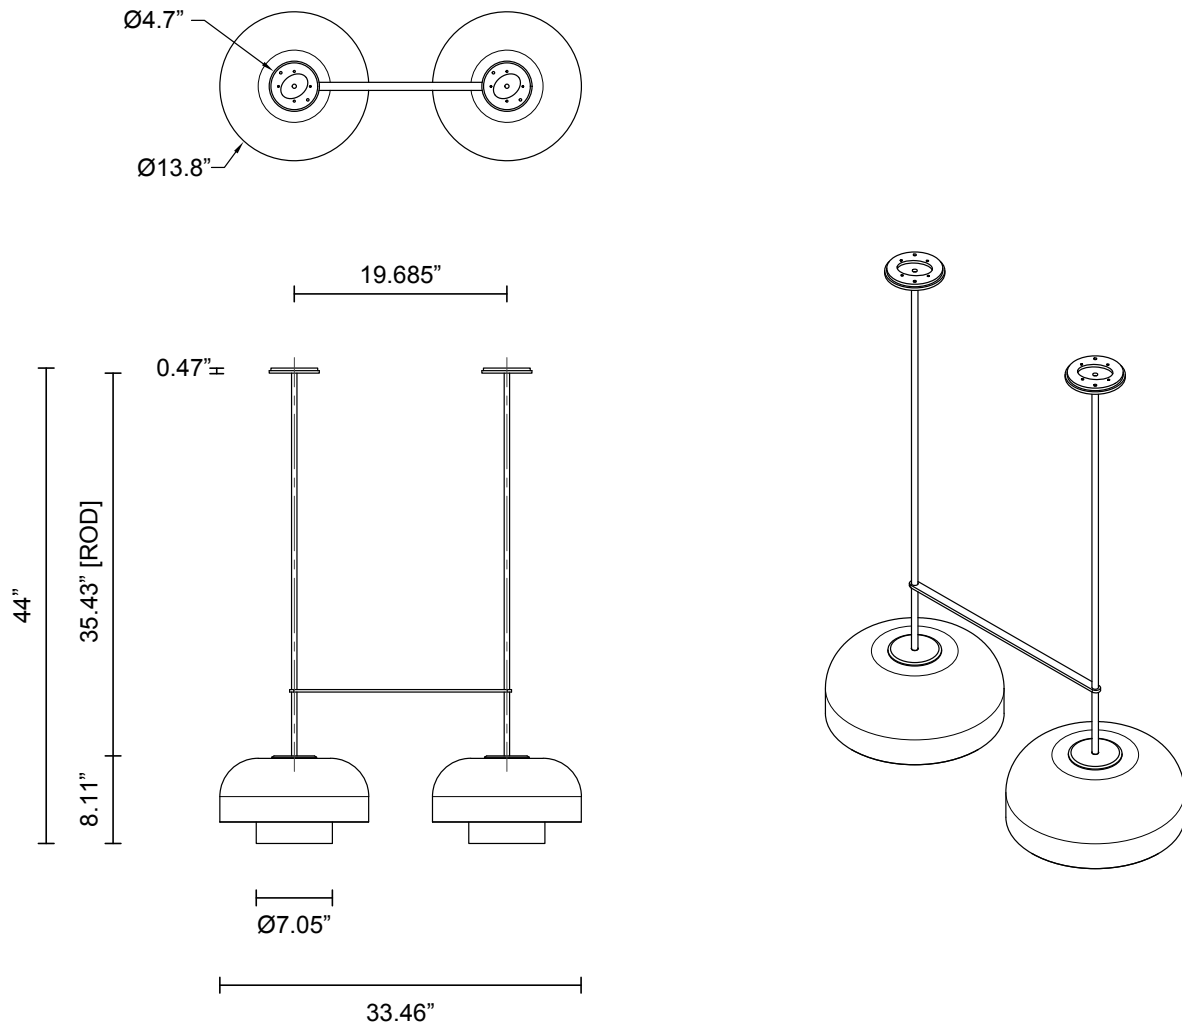

ROLO COLLECTION

LARGE DOUBLE DOWN DOUBLE PENDANT

ROLO COLLECTION

ARTICOLOSTUDIOS.COM

LARGE DOUBLE DOWN DOUBLE PENDANT

24V1

ABOUT ROLO

Rolo is an elegant extended family of twelve variations on a sculptural form reminiscent of 1980s Milanese design, yet markedly contemporary. A range of finishes effects warm or cool accents as desired.

LEAD TIME

8 - 10 weeks

LIGHT SOURCE (PER PENDANT)

7.8W LED Board
700mA 11.1Vf CC
2700K
1000 total lumen output
Dimmable

INSTALLATION

Supplied with an external driver and mounting plate to fit 4.0 square Jbox

ROD LENGTH

Rod lengths range from 15.75" (400mm) - 63" (1600mm), in increments of 3.94" (100mm)

CUSTOMISATION

Variations to spacing bar can be specified at time of order placement

FITTING FINISHES

Brass
Mid Bronze
Black Powder Coat
White (Shoji) Gloss Powder Coat

SHADE COLOURS

Snow
Smoke

WEIGHT

37.5 lb

CERTIFICATION STANDARD

UL

WARRANTY

3 years