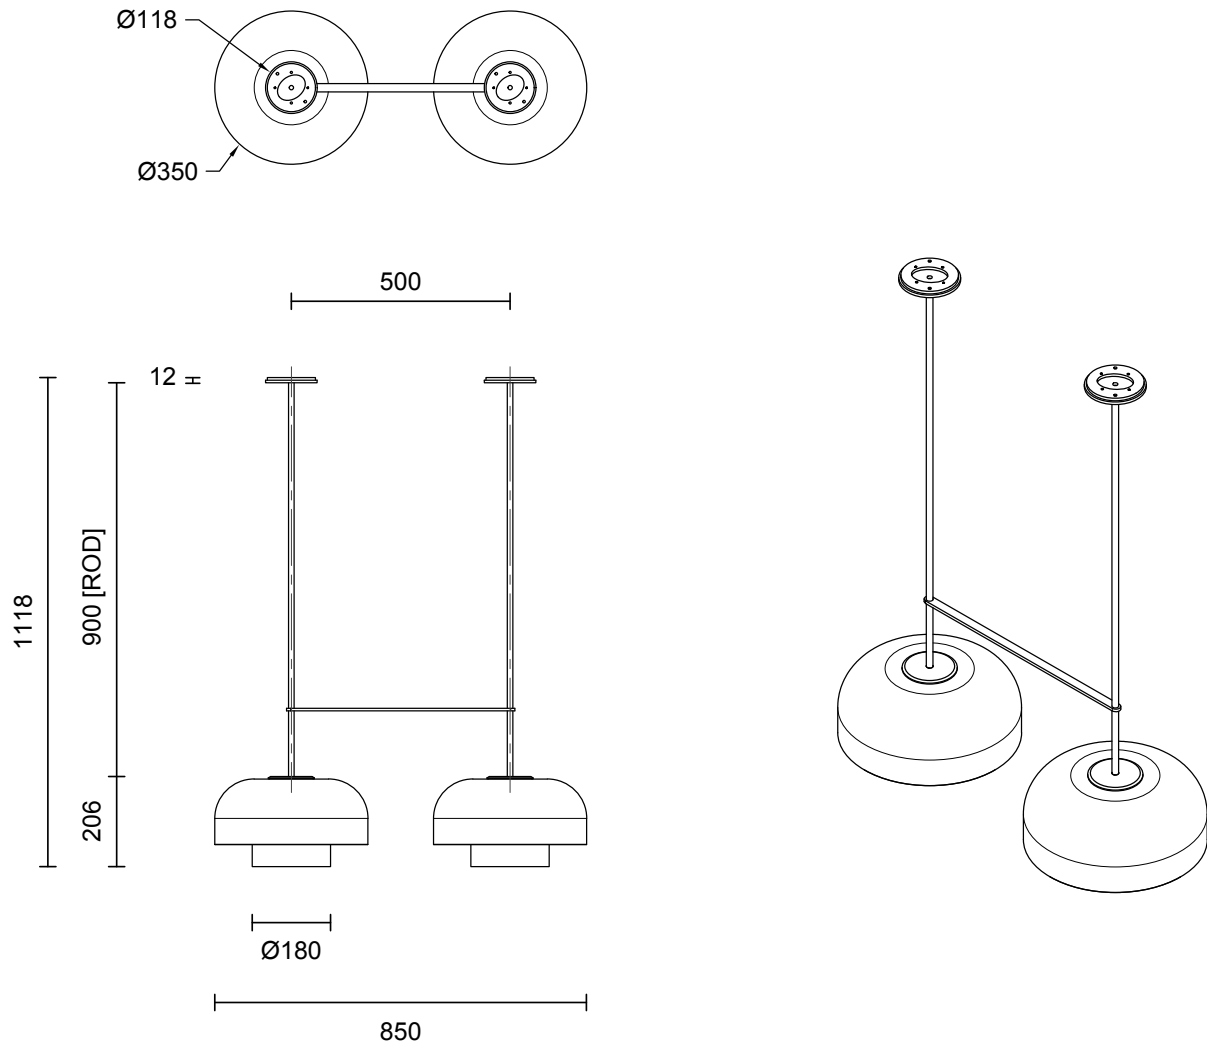

ROLO COLLECTION

LARGE DOUBLE DOWN DOUBLE PENDANT

ROLO COLLECTION

ARTICOLOSTUDIOS.COM

LARGE DOUBLE DOWN DOUBLE PENDANT

24V2

ABOUT ROLO

Rolo is an elegant extended family of twelve variations on a sculptural form reminiscent of 1980s Milanese design, yet markedly contemporary. A range of finishes effects warm or cool accents as desired.

LEAD TIME

6 - 8 weeks

LIGHT SOURCE (PER PENDANT)

7.8W LED Board
700mA 11.1Vf CC
2700K
2000 total lumen output
Dimmable

INSTALLATION

Supplied with an external driver

ROD LENGTH

Rod lengths range between 400mm - 1600mm, in increments of 100mm