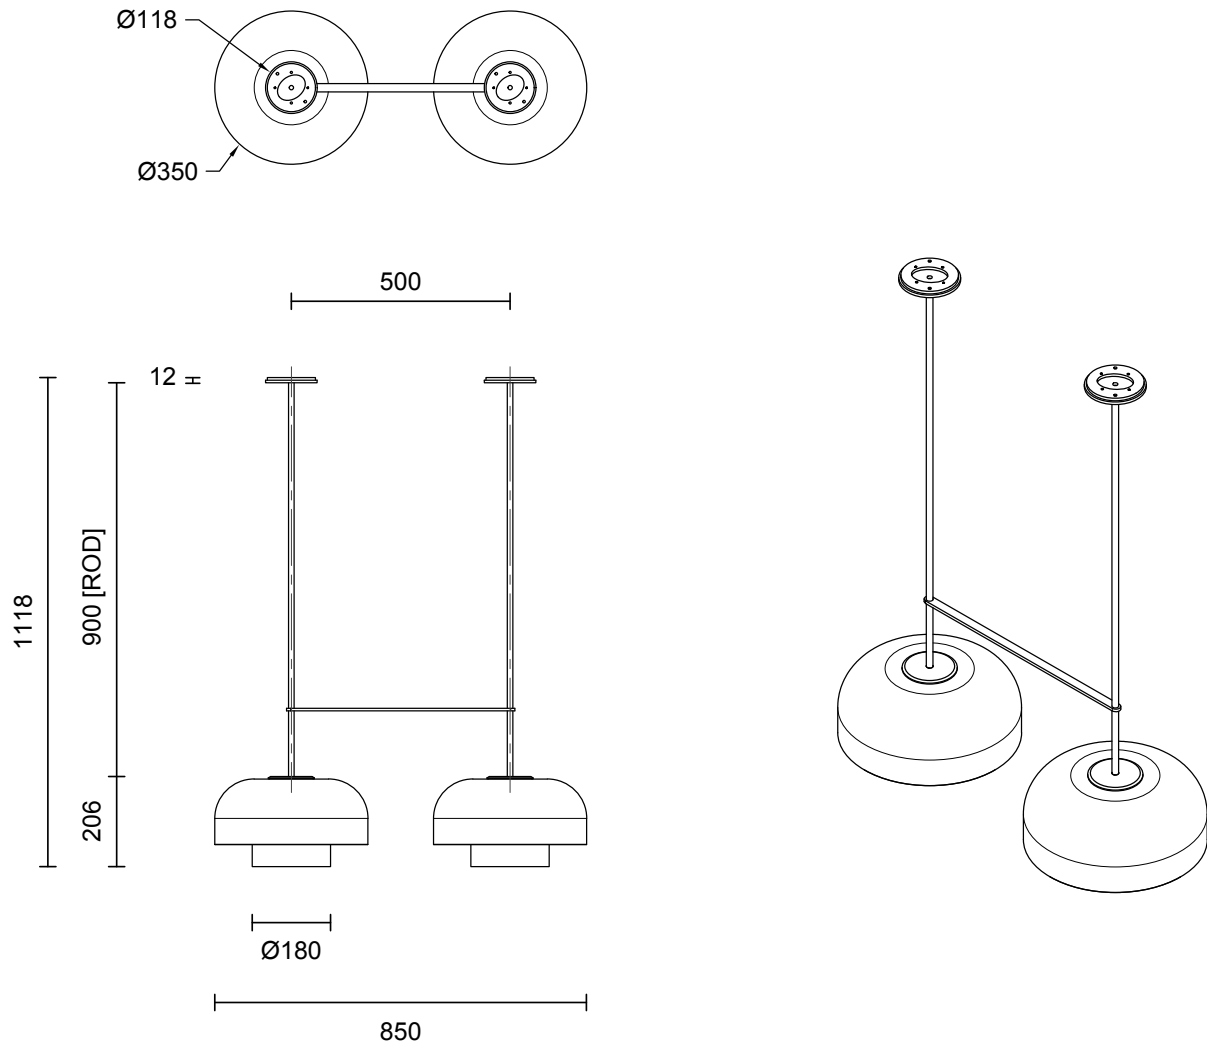

ROLO COLLECTION

LARGE DOUBLE DOWN DOUBLE PENDANT

ROLO COLLECTION

ARTICOLOSTUDIOS.COM

LARGE DOUBLE DOWN DOUBLE PENDANT

24V1

ABOUT ROLO

Rolo is an elegant extended family of twelve variations on a sculptural form reminiscent of 1980s Milanese design, yet markedly contemporary. A range of finishes effects warm or cool accents as desired.

LEAD TIME

6 - 8 weeks

LIGHT SOURCE (PER PENDANT)

7.8W LED Board
700mA 11.1Vf CC
2700K
2000 total lumen output
Dimmable

INSTALLATION

Supplied with an external driver

ROD LENGTH

Rod lengths range between 400mm - 1600mm, in increments of 100mm

CUSTOMISATION

Variations to spacing bar can be specified at time of order placement

FITTING FINISHES

Brass
Mid Bronze
Black Powder Coat
White (Shoji) Gloss Powder Coat

SHADE COLOURS

Snow
Smoke

WEIGHT

17kg