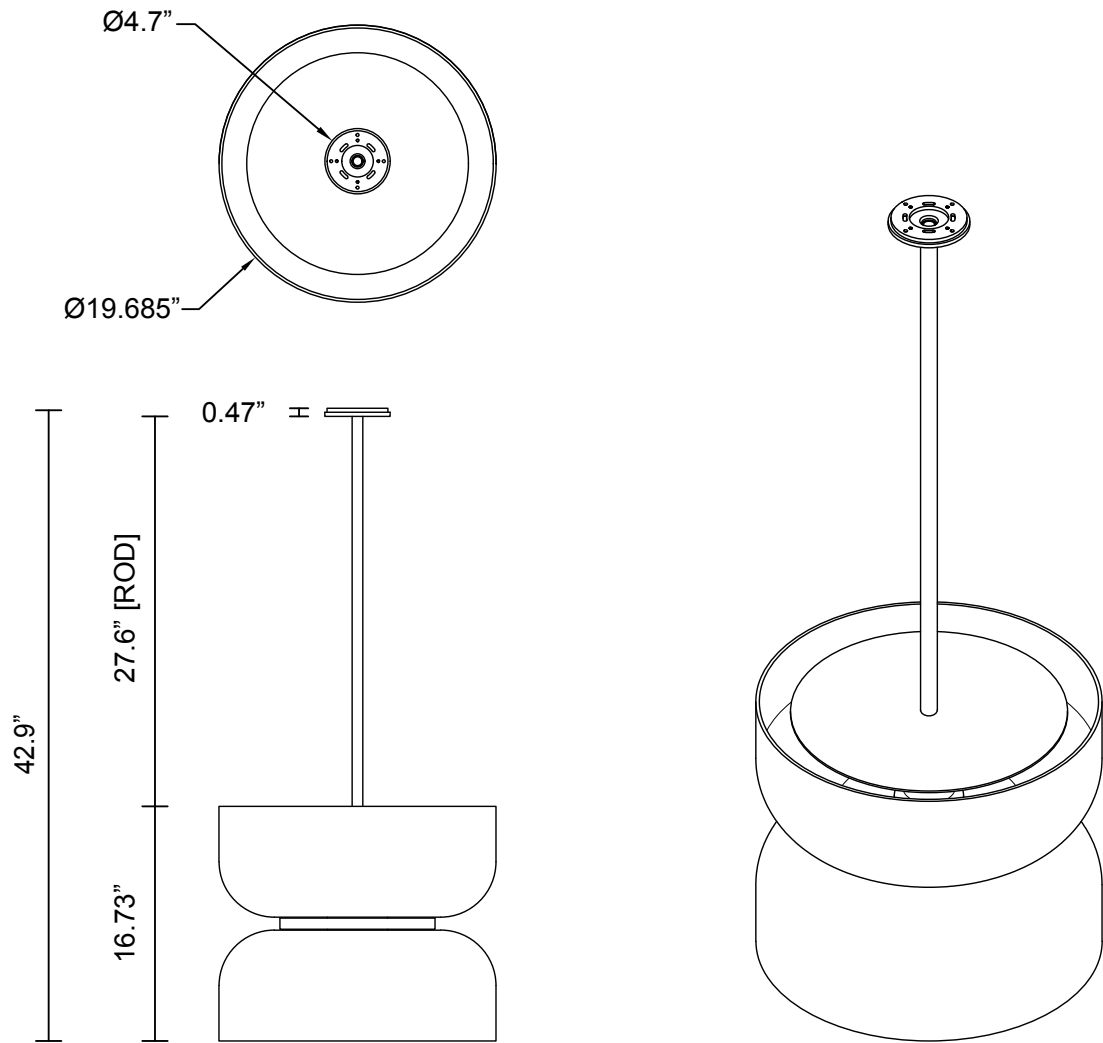

ROLO COLLECTION  
EXTRA LARGE UP DOWN PENDANT

ROLO COLLECTION  
EXTRA LARGE UP DOWN PENDANT

ARTICOLOSTUDIOS.COM

2442

**ABOUT ROLO**

Rolo is an elegant extended family of twelve variations on a sculptural form reminiscent of 1980s Milanese design, yet markedly contemporary. A range of finishes effects warm or cool accents as desired.

**LEAD TIME**

8 - 10 weeks

**LIGHT SOURCE**

2 x 7.8W LED Board  
700mA 11.1Vf CC  
2700K  
2000 total lumen output  
Dimmable

**INSTALLATION**

Supplied with an external driver and mounting plate to fit 4.0 square Jbox

**ROD LENGTH**

Available rod lengths: 27.6" (700mm),  
35.4" (900mm) & 43.3" (1100mm)  
Custom lengths by request

**FITTING FINISHES**

Brass  
Bronze\*  
Black Powder Coat

\*As Bronze is a hand applied finish, the depth of colour will vary

**SHADE COLOURS**

Snow  
Smoke

**WEIGHT**

59.5 lb

**CERTIFICATION STANDARD**

UL

**WARRANTY**

3 years