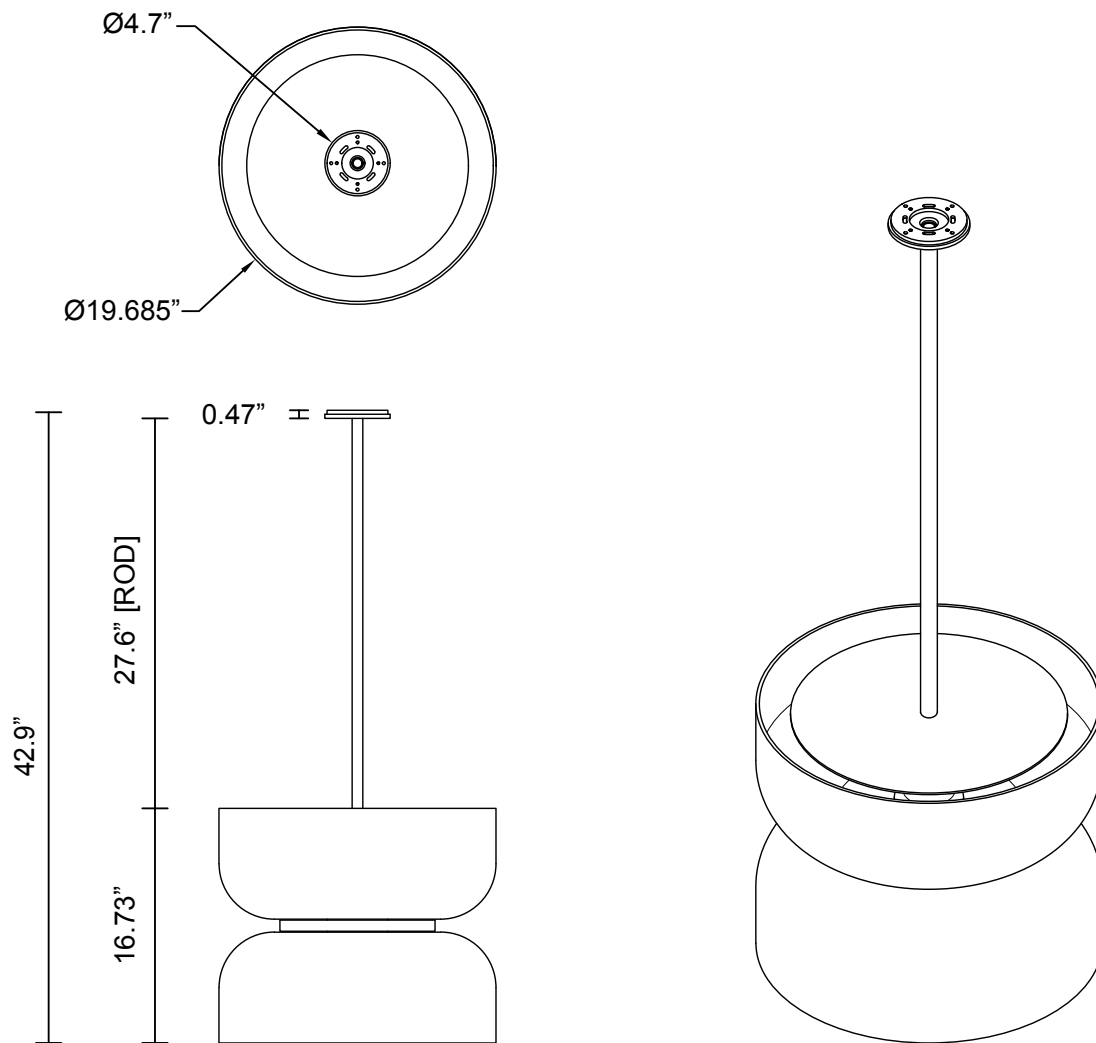

ROLO COLLECTION  
EXTRA LARGE UP DOWN PENDANT

ROLO COLLECTION  
EXTRA LARGE UP DOWN PENDANT

ARTICOLOSTUDIOS.COM

24V1

ABOUT ROLO

Rolo is an elegant extended family of twelve variations on a sculptural form reminiscent of 1980s Milanese design, yet markedly contemporary. A range of finishes effects warm or cool accents as desired.

LEAD TIME

8 - 10 weeks

LIGHT SOURCE

2 x 7.8W LED Board  
700mA 11.1Vf CC  
2700K  
2000 total lumen output  
Dimmable

INSTALLATION

Supplied with an external driver and mounting plate to fit 4.0 square Jbox

ROD LENGTH

Available rod lengths: 27.6" (700mm), 35.4" (900mm) & 43.3" (1100mm)  
Custom lengths by request

FITTING FINISHES

Brass  
Mid Bronze  
Black Powder Coat  
White (Shoji) Gloss Powder Coat

SHADE COLOURS

Snow  
Smoke

WEIGHT

59.5 lb

CERTIFICATION STANDARD

UL

WARRANTY

3 years