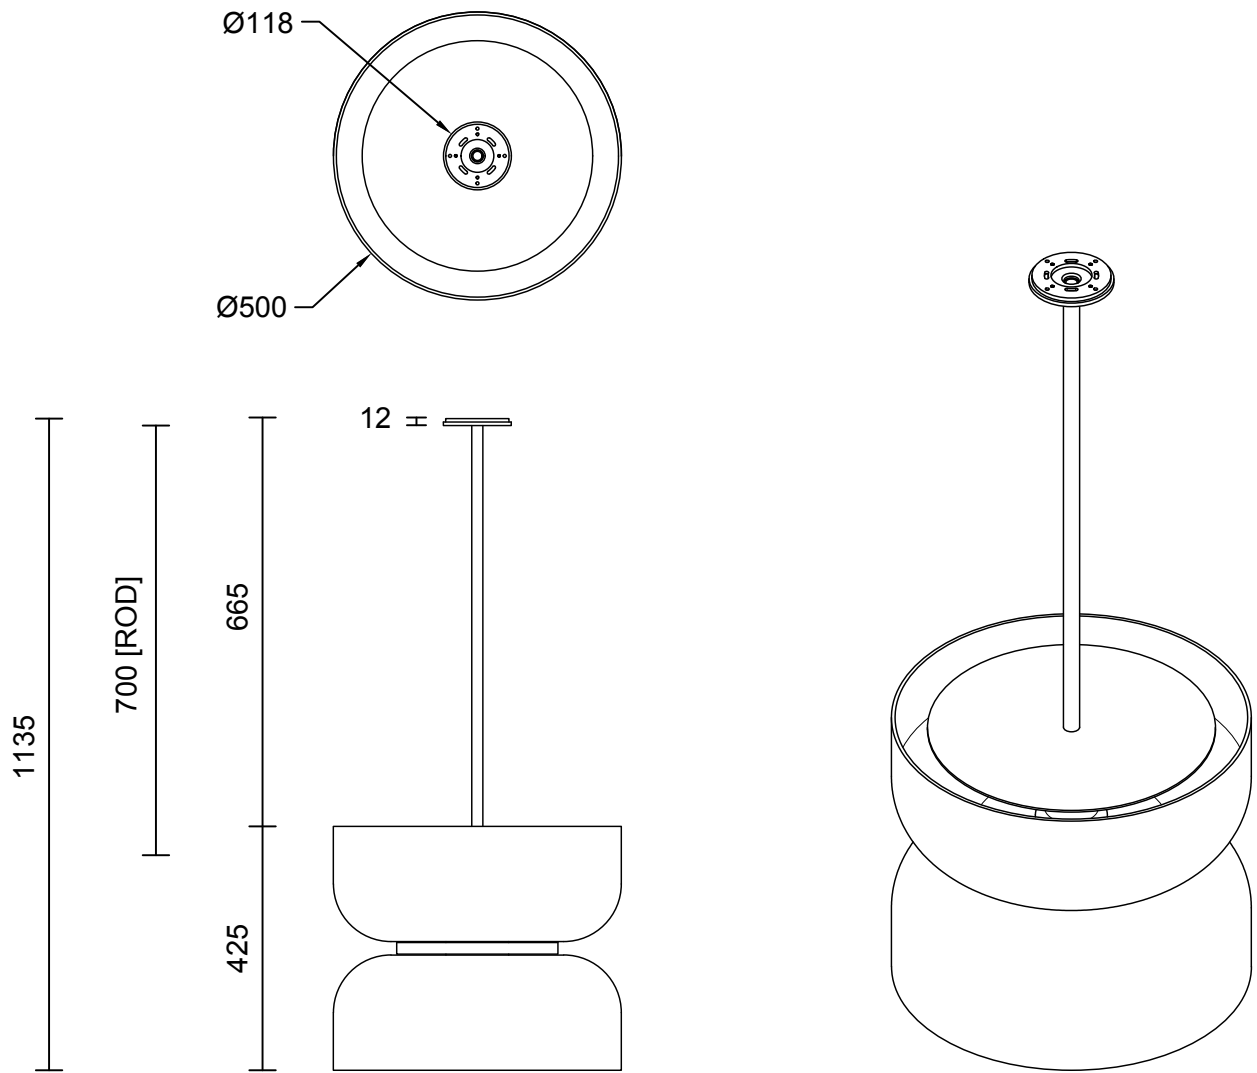

ROLO COLLECTION  
EXTRA LARGE UP DOWN PENDANT

ROLO COLLECTION  
EXTRA LARGE UP DOWN PENDANT

ARTICOLOSTUDIOS.COM

24/13

**ABOUT ROLO**

Rolo is an elegant extended family of twelve variations on a sculptural form reminiscent of 1980s Milanese design, yet markedly contemporary. A range of finishes effects warm or cool accents as desired.

**LEAD TIME**

6 - 8 weeks

**LIGHT SOURCE**

2 x 7.8W LED Board  
700mA 11.1Vf CC  
2700K  
1400 total lumen output  
Dimmable

**INSTALLATION**

Supplied with an external driver

**ROD LENGTH**

Available rod lengths: 700mm,  
900mm & 1100mm  
Custom lengths by request

**WEIGHT**

27kg

**CERTIFICATION STANDARD**

CE/AU

**WARRANTY**

3 years

**FITTING FINISHES**

Brass  
Bronze\*  
Black Powder Coat